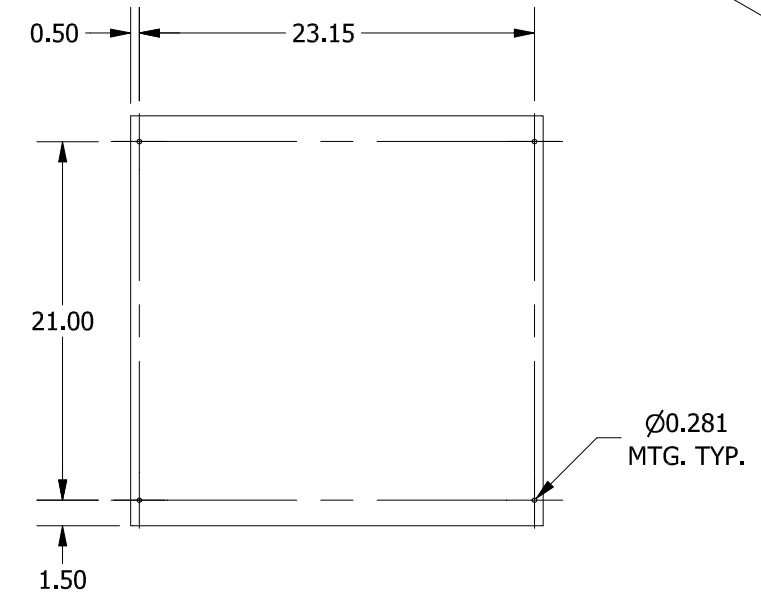

#10-32 X 3/8", TYPE 23,
SELF TAPPING
TRUSS HEAD SCREW (4 PL.)

RIGHT SIDE VIEW

LEFT SIDE VIEW

BOTTOM VIEW

PART#: SC242412GNK
(DATA SUBJECT TO CHANGE WITHOUT NOTICE)

THIS DRAWING IS PROPERTY OF HUBBELL INC. WIEGMANN
ALL INFORMATION IS PROPRIETARY AND NOT TO BE DUPLICATED