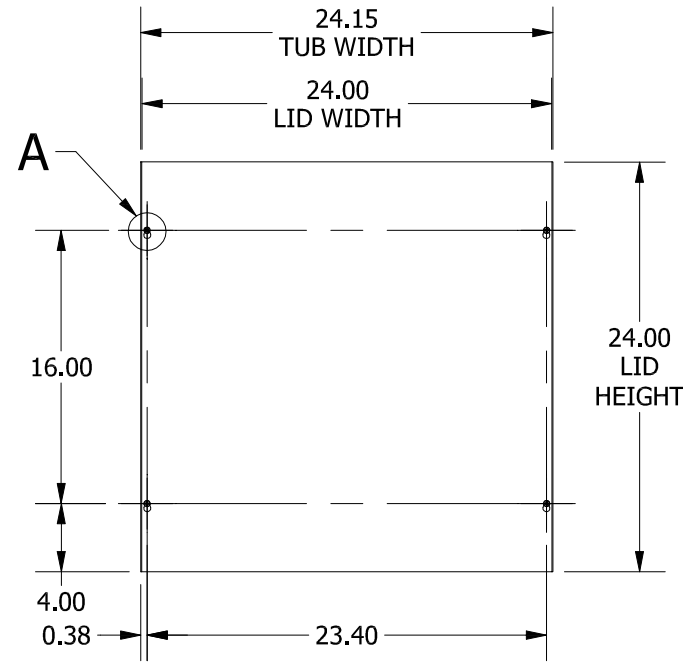

#10-32 X 3/8", TYPE 23,
SELF TAPPING
TRUSS HEAD SCREW (4 PL.)

RIGHT SIDE VIEW

LEFT SIDE VIEW

BOTTOM VIEW

PART#: SC242412GNK
(DATA SUBJECT TO CHANGE WITHOUT NOTICE)

THIS DRAWING IS PROPERTY OF HUBBELL INC. WIEGMANN
ALL INFORMATION IS PROPRIETARY AND NOT TO BE DUPLICATED