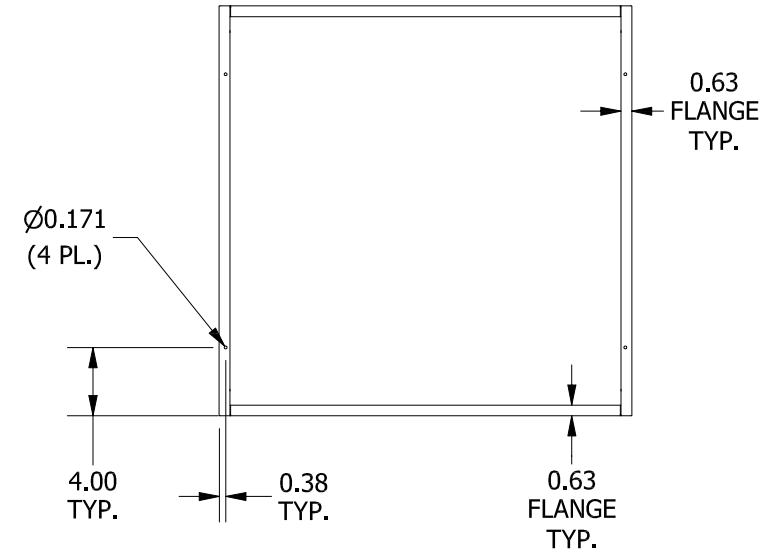

#10-32 X 3/8", TYPE 23,
SELF TAPPING
TRUSS HEAD SCREW (4 PL.)

RIGHT SIDE VIEW

LEFT SIDE VIEW

BOTTOM VIEW

PART#: SC242412GNK
(DATA SUBJECT TO CHANGE WITHOUT NOTICE)

THIS DRAWING IS PROPERTY OF HUBBELL INC. WIEGMANN
ALL INFORMATION IS PROPRIETARY AND NOT TO BE DUPLICATED