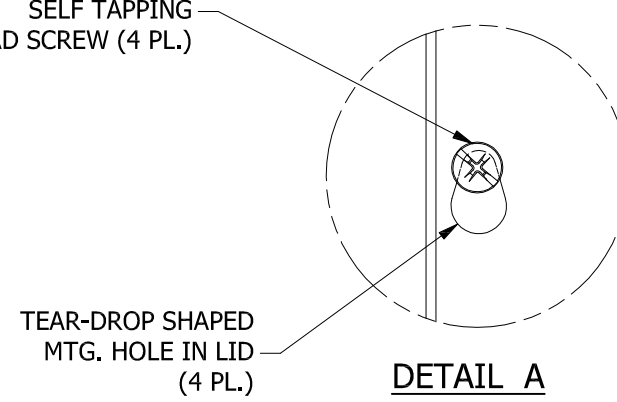

#10-32 X 3/8", TYPE 23,
SELF TAPPING
TRUSS HEAD SCREW (4 PL.)

RIGHT SIDE VIEW

LEFT SIDE VIEW

BOTTOM VIEW

PART#: SC242412GNK
(DATA SUBJECT TO CHANGE WITHOUT NOTICE)

THIS DRAWING IS PROPERTY OF HUBBELL INC. WIEGMANN
ALL INFORMATION IS PROPRIETARY AND NOT TO BE DUPLICATED