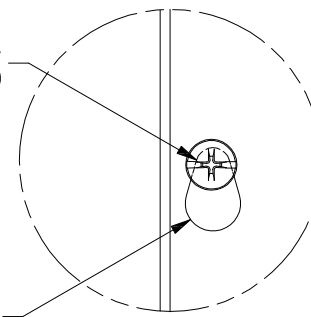

TOP VIEW

#10-32 X 3/8" ZINC PLATED,
SELF TAPPING SCREW (4 PL.)

TEAR-DROP SHAPED
MTG. HOLE IN LID
(4 PL.)

DETAIL A

LEFT SIDE VIEW

FRONT VIEW

RIGHT SIDE VIEW

FRONT VIEW LID REMOVED

BACK VIEW

BOTTOM VIEW

PART#: SC242412NK
(DATA SUBJECT TO CHANGE WITHOUT NOTICE)

THIS DRAWING IS PROPERTY OF HUBBELL INC. WIEGMANN
ALL INFORMATION IS PROPRIETARY AND NOT TO BE DUPLICATED