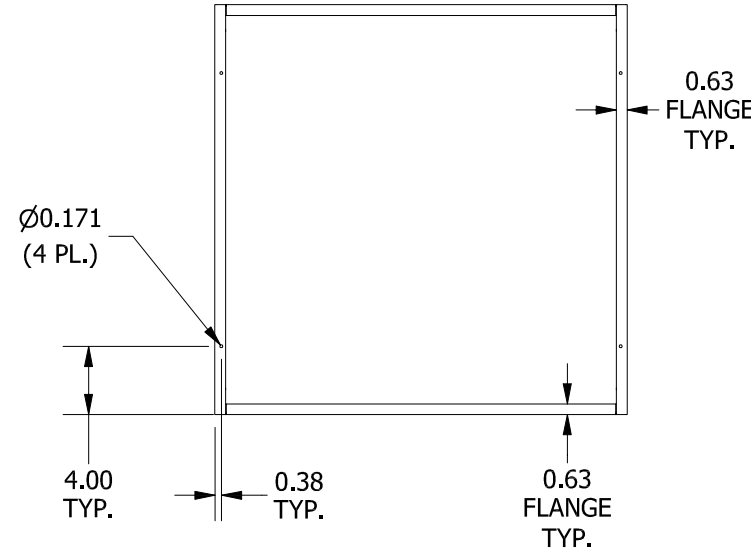

TOP VIEW

#10-32 X 3/8" ZINC PLATED,
SELF TAPPING SCREW (4 PL.)

TEAR-DROP SHAPED
MTG. HOLE IN LID
(4 PL.)

DETAIL A

LEFT SIDE VIEW

FRONT VIEW

RIGHT SIDE VIEW

FRONT VIEW LID REMOVED

BACK VIEW

BOTTOM VIEW

PART#: SC242412NK
(DATA SUBJECT TO CHANGE WITHOUT NOTICE)

THIS DRAWING IS PROPERTY OF HUBBELL INC. WIEGMANN
ALL INFORMATION IS PROPRIETARY AND NOT TO BE DUPLICATED