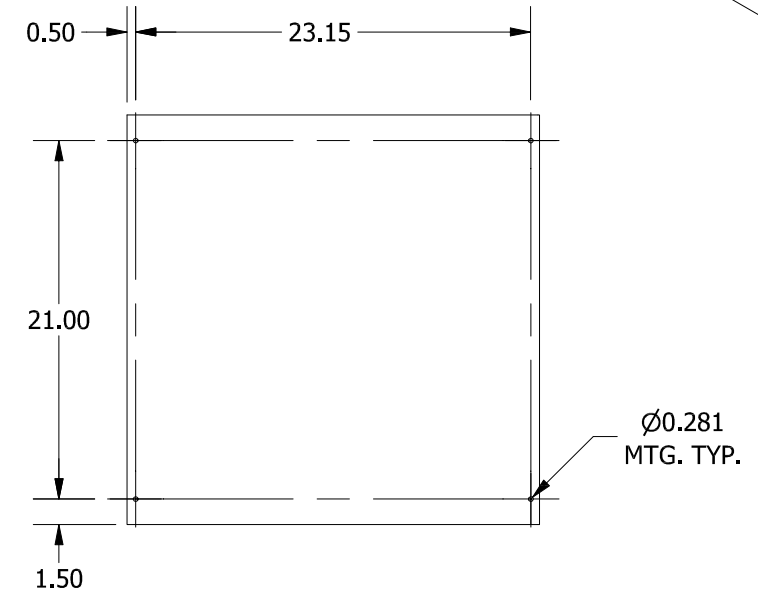

TOP VIEW

#10-32 X 3/8" ZINC PLATED,
SELF TAPPING SCREW (4 PL.)

TEAR-DROP SHAPED
MTG. HOLE IN LID
(4 PL.)

DETAIL A

LEFT SIDE VIEW

FRONT VIEW

RIGHT SIDE VIEW

FRONT VIEW LID REMOVED

BACK VIEW

BOTTOM VIEW

PART#: SC242412NK
(DATA SUBJECT TO CHANGE WITHOUT NOTICE)

THIS DRAWING IS PROPERTY OF HUBBELL INC. WIEGMANN
ALL INFORMATION IS PROPRIETARY AND NOT TO BE DUPLICATED