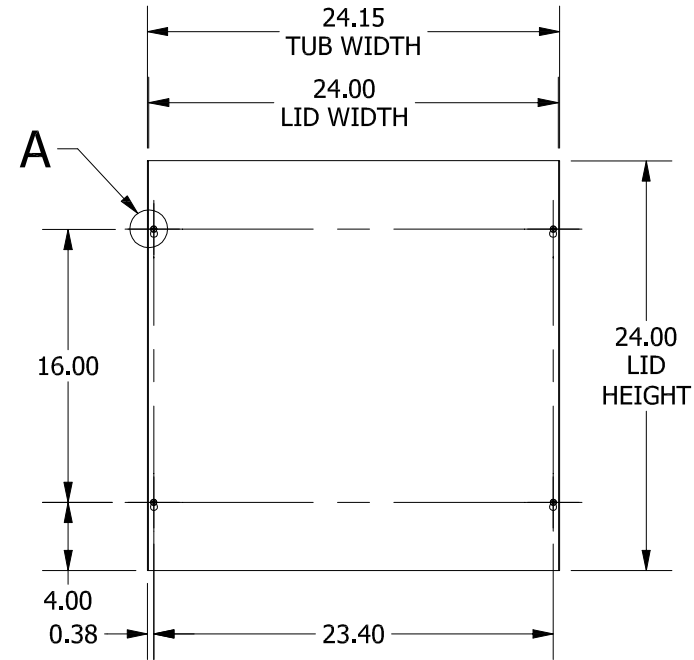

TOP VIEW

#10-32 X 3/8" ZINC PLATED,
SELF TAPPING SCREW (4 PL.)

TEAR-DROP SHAPED
MTG. HOLE IN LID
(4 PL.)

DETAIL A

LEFT SIDE VIEW

FRONT VIEW

RIGHT SIDE VIEW

FRONT VIEW LID REMOVED

BACK VIEW

BOTTOM VIEW

PART#: SC242412NK
(DATA SUBJECT TO CHANGE WITHOUT NOTICE)

THIS DRAWING IS PROPERTY OF HUBBELL INC. WIEGMANN
ALL INFORMATION IS PROPRIETARY AND NOT TO BE DUPLICATED