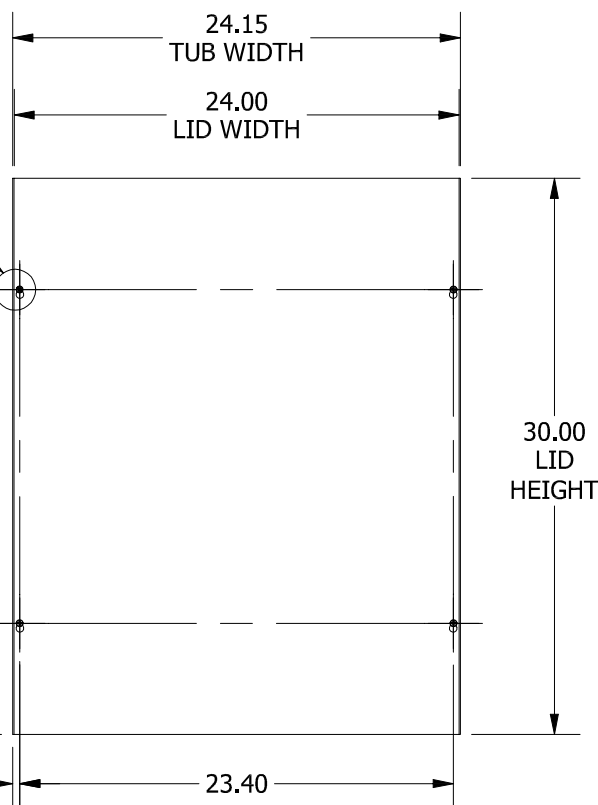

TOP VIEW

#10-32 X 3/8", TYPE 23,
SELF TAPPING
TRUSS HEAD SCREW (4 PL.)

DETAIL A

TEAR-DROP SHAPED
MTG. HOLE IN LID
(4 PL.)

FRONT VIEW

LEFT SIDE VIEW

RIGHT SIDE VIEW

FRONT VIEW LID REMOVED

Ø0.171
(4 PL.)

BACK VIEW

Ø0.281
MTG. TYP.

BOTTOM VIEW

PART#: SC243006GNK
(DATA SUBJECT TO CHANGE WITHOUT NOTICE)

THIS DRAWING IS PROPERTY OF HUBBELL INC. WIEGMANN
ALL INFORMATION IS PROPRIETARY AND NOT TO BE DUPLICATED