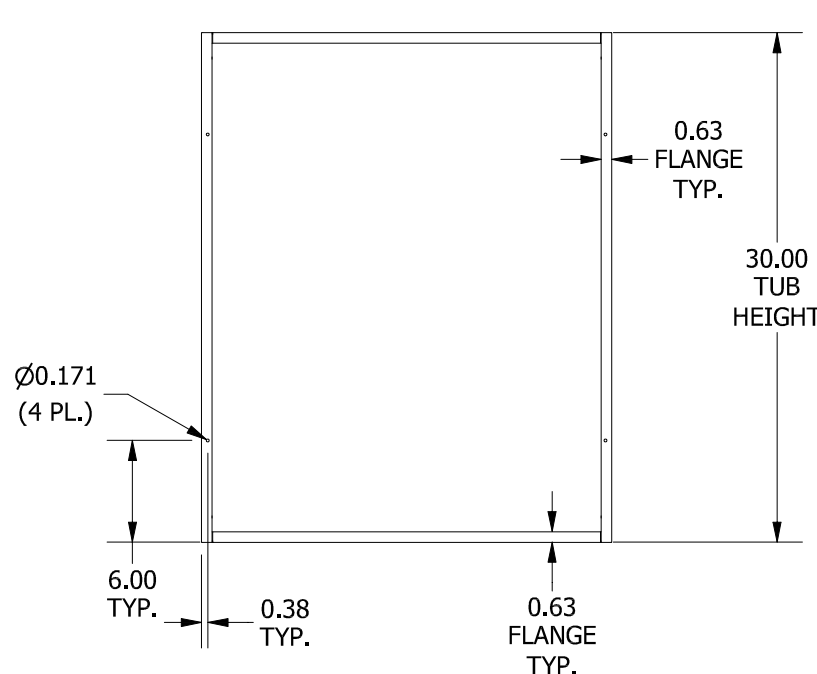

TOP VIEW

#10-32 X 3/8", TYPE 23,
SELF TAPPING
TRUSS HEAD SCREW (4 PL.)

DETAIL A

TEAR-DROP SHAPED
MTG. HOLE IN LID
(4 PL.)

FRONT VIEW

LEFT SIDE VIEW

RIGHT SIDE VIEW

FRONT VIEW LID REMOVED

Ø0.171
(4 PL.)

BACK VIEW

Ø0.281
MTG. TYP.

BOTTOM VIEW

PART#: SC243006GNK
(DATA SUBJECT TO CHANGE WITHOUT NOTICE)

THIS DRAWING IS PROPERTY OF HUBBELL INC. WIEGMANN
ALL INFORMATION IS PROPRIETARY AND NOT TO BE DUPLICATED