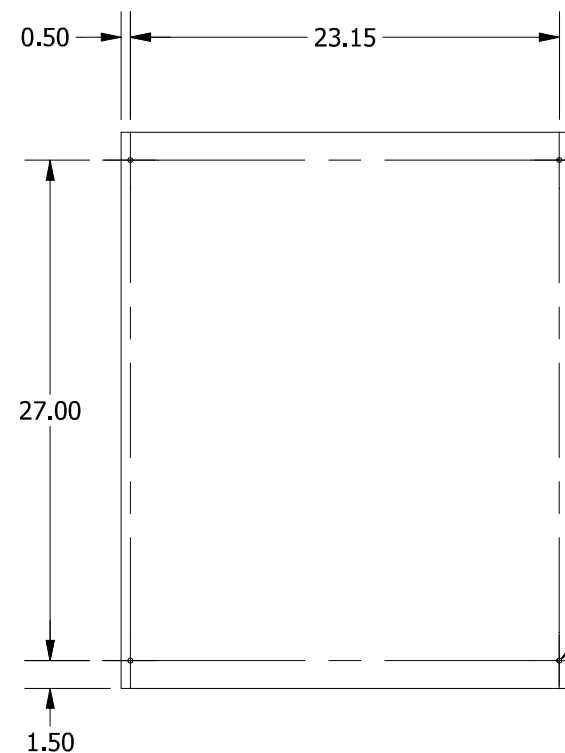

TOP VIEW

#10-32 X 3/8", TYPE 23,
SELF TAPPING
TRUSS HEAD SCREW (4 PL.)

DETAIL A

TEAR-DROP SHAPED
MTG. HOLE IN LID
(4 PL.)

FRONT VIEW

LEFT SIDE VIEW

RIGHT SIDE VIEW

FRONT VIEW LID REMOVED

Ø0.171
(4 PL.)

BACK VIEW

Ø0.281
MTG. TYP.

BOTTOM VIEW

PART#: SC243006GNK
(DATA SUBJECT TO CHANGE WITHOUT NOTICE)

THIS DRAWING IS PROPERTY OF HUBBELL INC. WIEGMANN
ALL INFORMATION IS PROPRIETARY AND NOT TO BE DUPLICATED