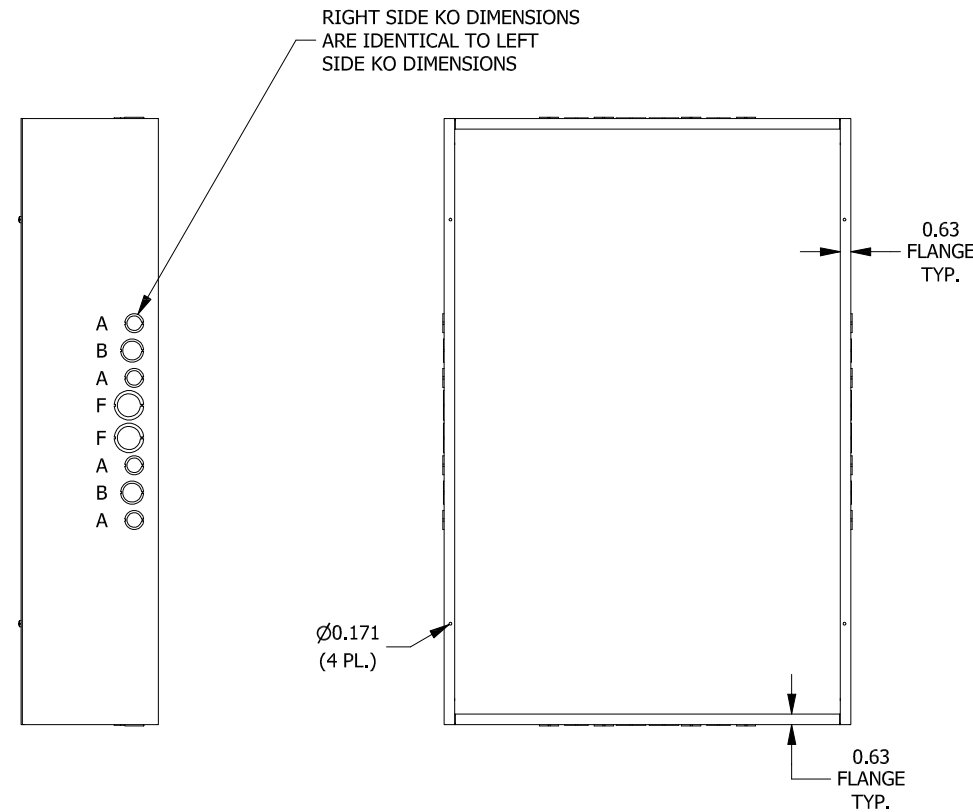

TOP VIEW

FRONT VIEW

FRONT VIEW LID REMOVED

BACK VIEW

LEFT SIDE VIEW

RIGHT SIDE VIEW

BOTTOM VIEW

KNOCKOUT TABLE	
SIZE	DESCRIPTION
A	1/2" TO 3/4"
B	3/4 TO 1"
F	1" TO 1-1/4"

PART#: SC 243608
 (DATA SUBJECT TO CHANGE WITHOUT NOTICE)

THIS DRAWING IS PROPERTY OF HUBBELL INC. WIEGMANN
 ALL INFORMATION IS PROPRIETARY AND NOT TO BE DUPLICATED