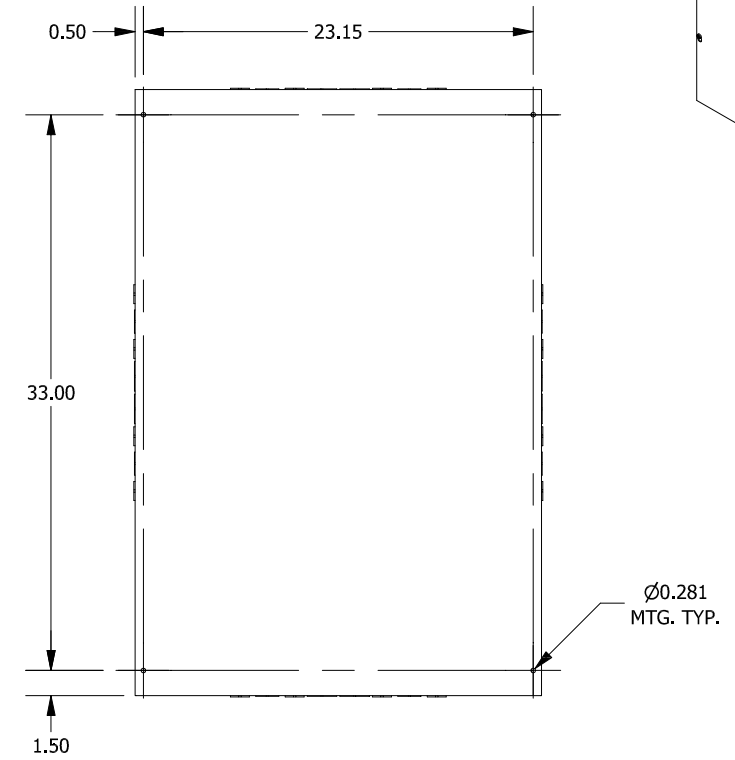

TOP VIEW

FRONT VIEW

FRONT VIEW LID REMOVED

BACK VIEW

LEFT SIDE VIEW

RIGHT SIDE VIEW

BOTTOM VIEW

KNOCKOUT TABLE	
SIZE	DESCRIPTION
A	1/2" TO 3/4"
B	3/4 TO 1"
F	1" TO 1-1/4"

PART#: SC 243608
 (DATA SUBJECT TO CHANGE WITHOUT NOTICE)

THIS DRAWING IS PROPERTY OF HUBBELL INC. WIEGMANN
 ALL INFORMATION IS PROPRIETARY AND NOT TO BE DUPLICATED