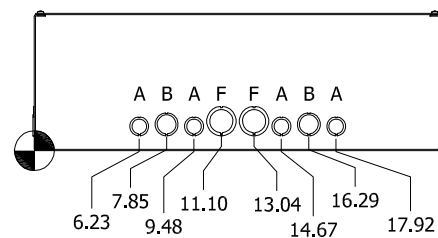

TOP VIEW

FRONT VIEW

FRONT VIEW LID REMOVED

BACK VIEW

LEFT SIDE VIEW

RIGHT SIDE VIEW

BOTTOM VIEW

KNOCKOUT TABLE	
SIZE	DESCRIPTION
A	1/2" TO 3/4"
B	3/4 TO 1"
F	1" TO 1-1/4"

PART#: SC 243608
 (DATA SUBJECT TO CHANGE WITHOUT NOTICE)

THIS DRAWING IS PROPERTY OF HUBBELL INC. WIEGMANN
 ALL INFORMATION IS PROPRIETARY AND NOT TO BE DUPLICATED