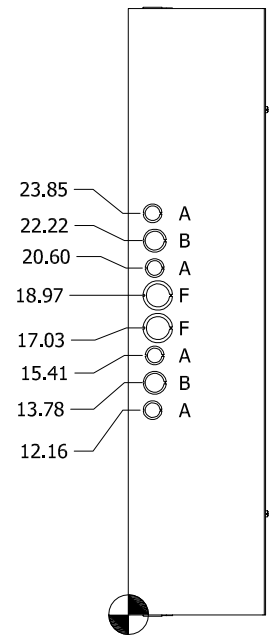

TOP VIEW

FRONT VIEW

FRONT VIEW LID REMOVED

BACK VIEW

LEFT SIDE VIEW

RIGHT SIDE VIEW

BOTTOM VIEW

KNOCKOUT TABLE	
SIZE	DESCRIPTION
A	1/2" TO 3/4"
B	3/4 TO 1"
F	1" TO 1-1/4"

PART#: SC 243608
 (DATA SUBJECT TO CHANGE WITHOUT NOTICE)

THIS DRAWING IS PROPERTY OF HUBBELL INC. WIEGMANN
 ALL INFORMATION IS PROPRIETARY AND NOT TO BE DUPLICATED