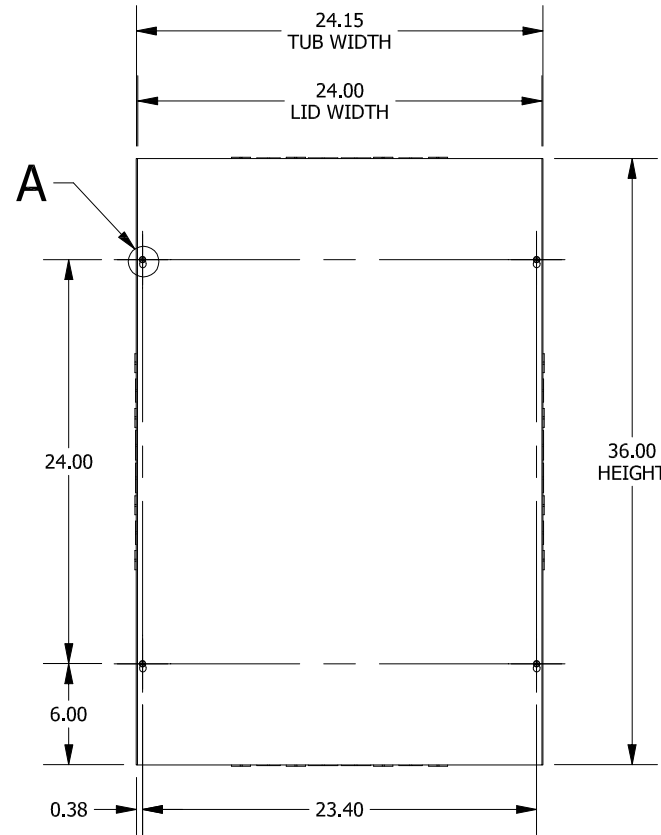

TOP VIEW

FRONT VIEW

FRONT VIEW LID REMOVED

BACK VIEW

LEFT SIDE VIEW

RIGHT SIDE VIEW

BOTTOM VIEW

KNOCKOUT TABLE	
SIZE	DESCRIPTION
A	1/2" TO 3/4"
B	3/4 TO 1"
F	1" TO 1-1/4"

PART#: SC 243608
 (DATA SUBJECT TO CHANGE WITHOUT NOTICE)

THIS DRAWING IS PROPERTY OF HUBBELL INC. WIEGMANN
 ALL INFORMATION IS PROPRIETARY AND NOT TO BE DUPLICATED