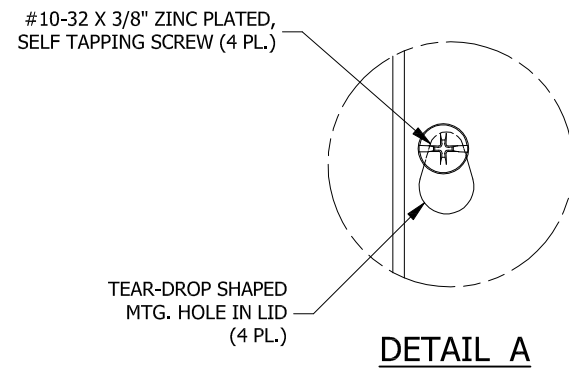

TOP VIEW

FRONT VIEW

FRONT VIEW LID REMOVED

BACK VIEW

LEFT SIDE VIEW

RIGHT SIDE VIEW

BOTTOM VIEW

KNOCKOUT TABLE	
SIZE	DESCRIPTION
A	1/2" TO 3/4"
B	3/4 TO 1"
F	1" TO 1-1/4"

PART#: SC 243608
 (DATA SUBJECT TO CHANGE WITHOUT NOTICE)

THIS DRAWING IS PROPERTY OF HUBBELL INC. WIEGMANN
 ALL INFORMATION IS PROPRIETARY AND NOT TO BE DUPLICATED