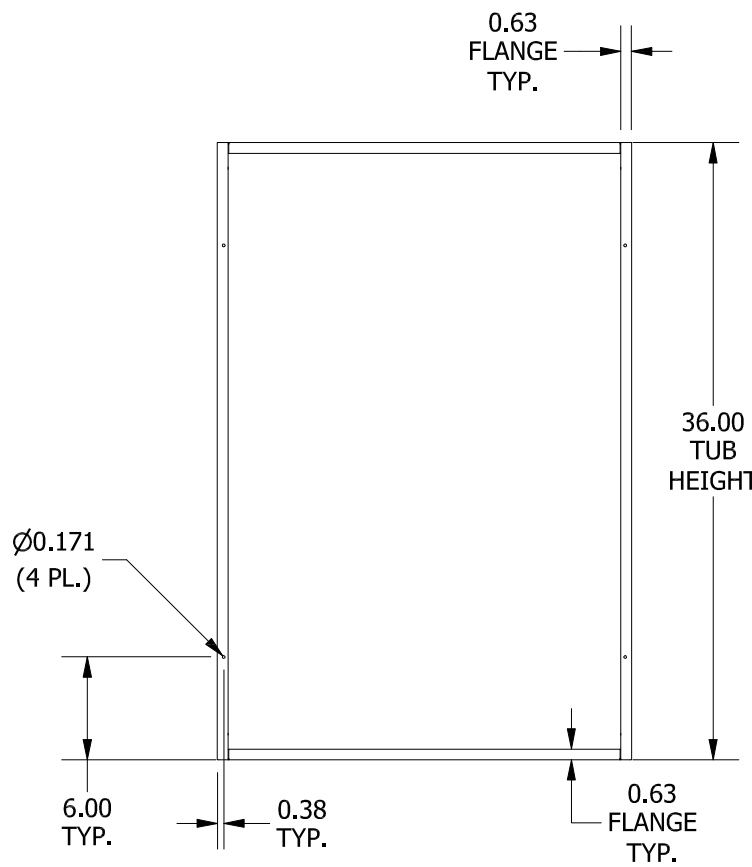

TOP VIEW

#10-32 X 3/8", TYPE 23,
SELF TAPPING
TRUSS HEAD SCREW (4 PL.)

TEAR-DROP SHAPED
MTG. HOLE IN LID
(4 PL.)

DETAIL A

FRONT VIEW

RIGHT SIDE VIEW

FRONT VIEW LID REMOVED

BACK VIEW

LEFT SIDE VIEW

BOTTOM VIEW

PART#: SC243610GNK
(DATA SUBJECT TO CHANGE WITHOUT NOTICE)

THIS DRAWING IS PROPERTY OF HUBBELL INC. WIEGMANN
ALL INFORMATION IS PROPRIETARY AND NOT TO BE DUPLICATED