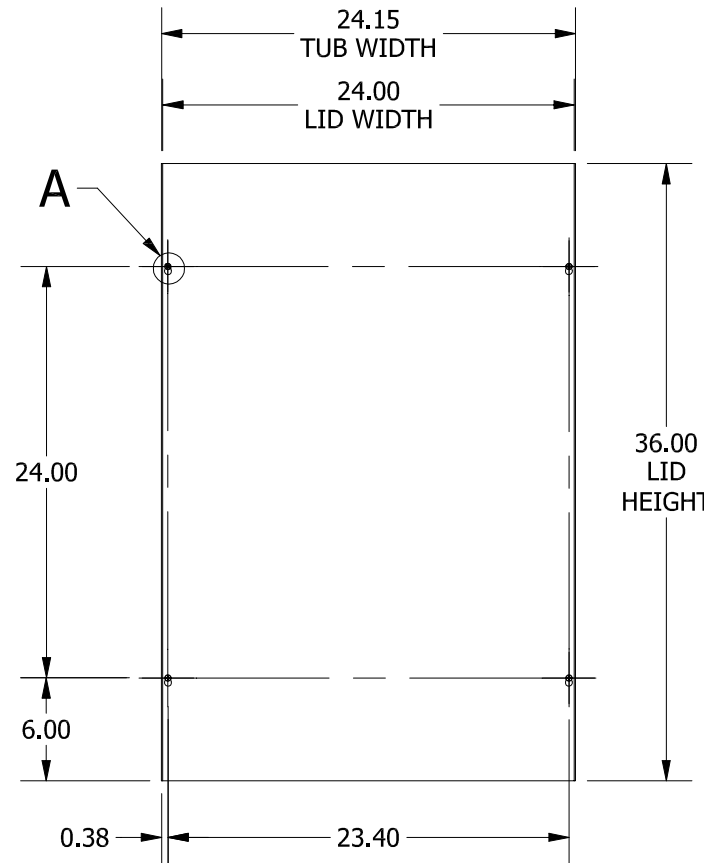

TOP VIEW

#10-32 X 3/8", TYPE 23,
SELF TAPPING
TRUSS HEAD SCREW (4 PL.)

TEAR-DROP SHAPED
MTG. HOLE IN LID
(4 PL.)

DETAIL A

FRONT VIEW

RIGHT SIDE VIEW

FRONT VIEW LID REMOVED

BACK VIEW

LEFT SIDE VIEW

BOTTOM VIEW

PART#: SC243610GNK
(DATA SUBJECT TO CHANGE WITHOUT NOTICE)

THIS DRAWING IS PROPERTY OF HUBBELL INC. WIEGMANN
ALL INFORMATION IS PROPRIETARY AND NOT TO BE DUPLICATED