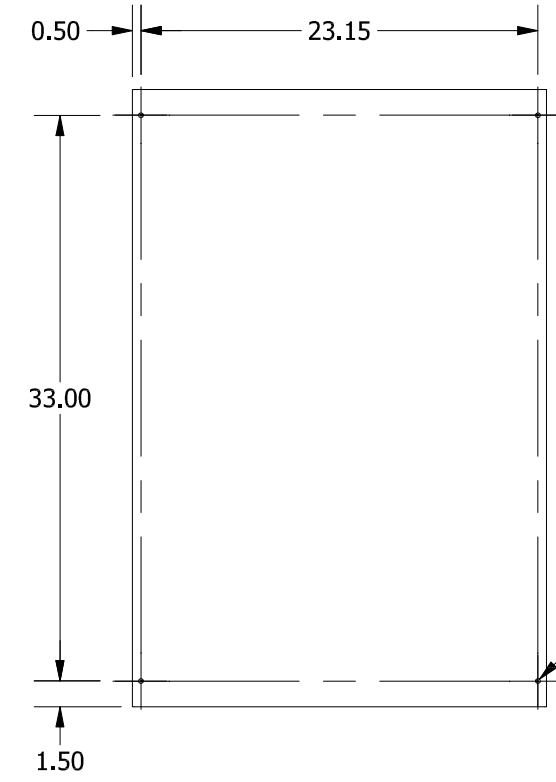

TOP VIEW

#10-32 X 3/8", TYPE 23,
SELF TAPPING
TRUSS HEAD SCREW (4 PL.)

TEAR-DROP SHAPED
MTG. HOLE IN LID
(4 PL.)

DETAIL A

FRONT VIEW

RIGHT SIDE VIEW

FRONT VIEW LID REMOVED

BACK VIEW

LEFT SIDE VIEW

BOTTOM VIEW

PART#: SC243610GNK
(DATA SUBJECT TO CHANGE WITHOUT NOTICE)

THIS DRAWING IS PROPERTY OF HUBBELL INC. WIEGMANN
ALL INFORMATION IS PROPRIETARY AND NOT TO BE DUPLICATED