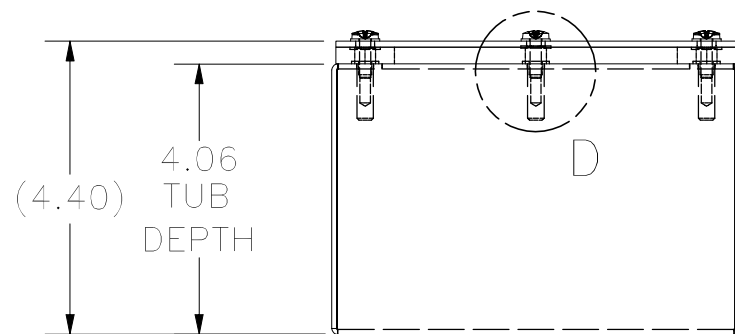

TOP VIEW

DETAIL D
(4 PL.)

LEFT SIDE VIEW

FRONT VIEW

RIGHT SIDE VIEW

FRONT VIEW TUB

BOTTOM VIEW

PART#: WA060604GSCG
(DATA SUBJECT TO CHANGE WITHOUT NOTICE)