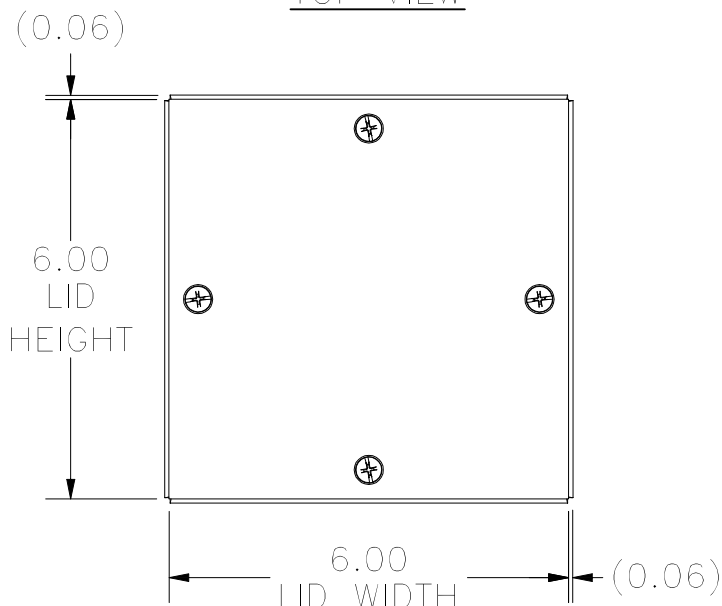

TOP VIEW

DETAIL D
(4 PL.)

LEFT SIDE VIEW

FRONT VIEW

RIGHT SIDE VIEW

FRONT VIEW TUB

BOTTOM VIEW

PART#: WA060604GSCG
(DATA SUBJECT TO CHANGE WITHOUT NOTICE)