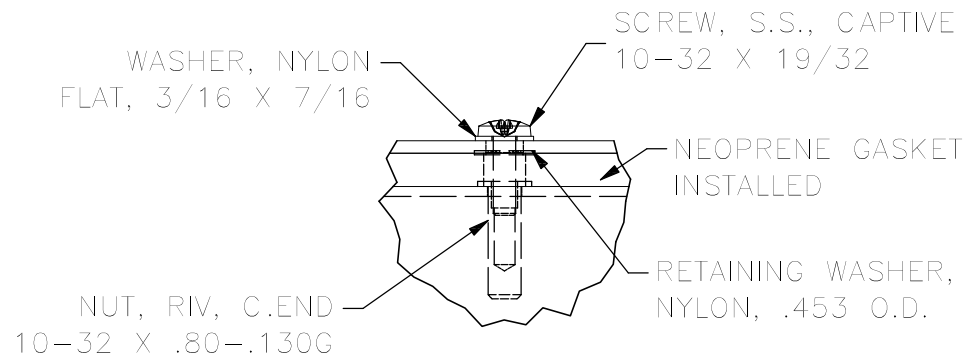

TOP VIEW

DETAIL D
(4 PL.)

LEFT SIDE VIEW

FRONT VIEW

RIGHT SIDE VIEW

FRONT VIEW TUB

BOTTOM VIEW

PART#: WA060604GSCG
(DATA SUBJECT TO CHANGE WITHOUT NOTICE)