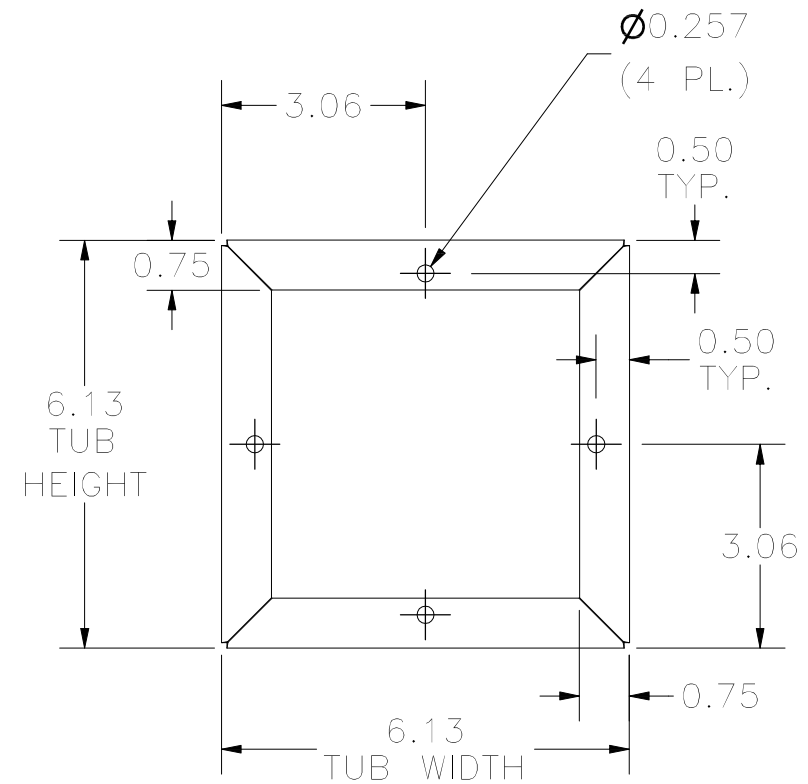

TOP VIEW

DETAIL D
(4 PL.)

LEFT SIDE VIEW

FRONT VIEW

RIGHT SIDE VIEW

FRONT VIEW TUB

BOTTOM VIEW

PART#: WA060604GSCG
(DATA SUBJECT TO CHANGE WITHOUT NOTICE)