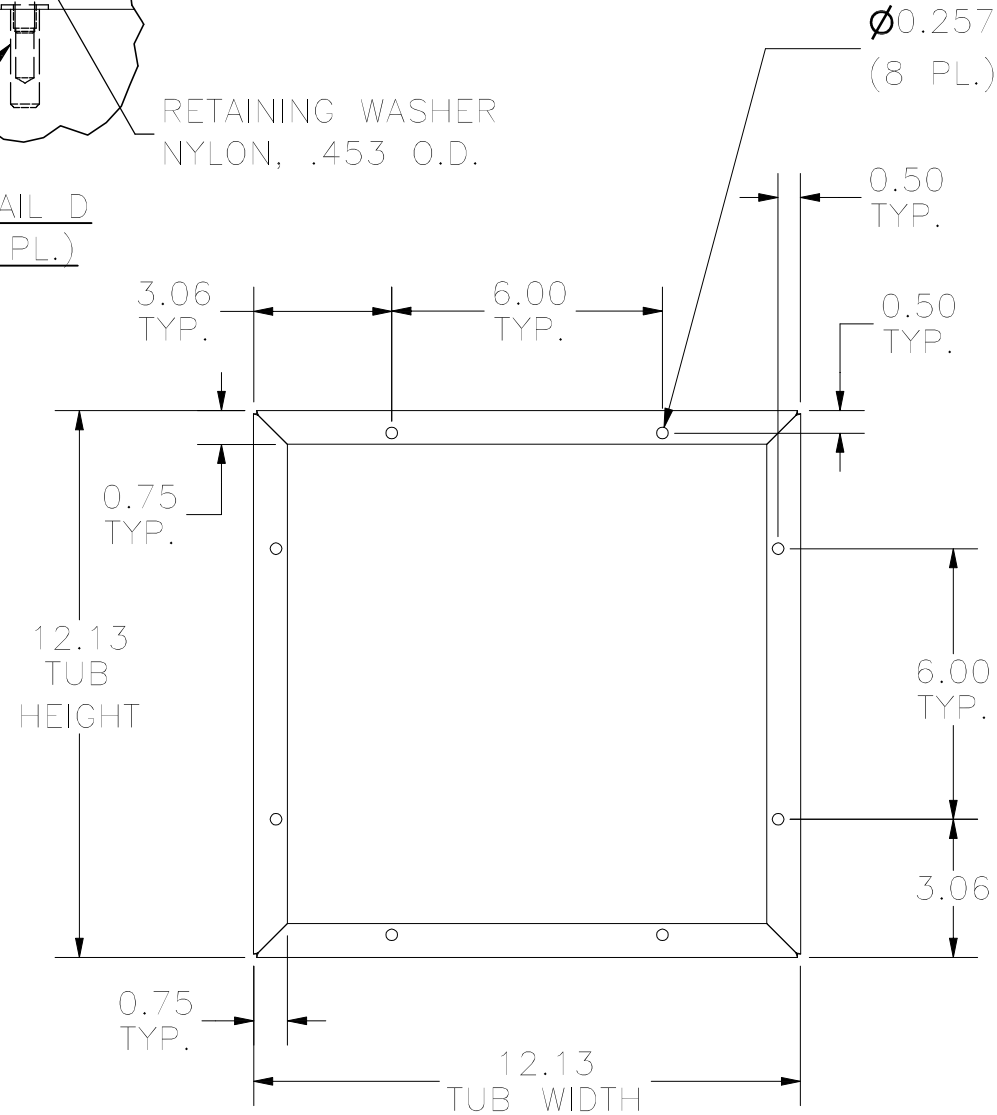

TOP VIEW

FRONT VIEW

LEFT SIDE VIEW

RIGHT SIDE VIEW

FRONT VIEW TUB

BOTTOM VIEW

PART#: WA121206GSC  
(DATA SUBJECT TO CHANGE WITHOUT NOTICE)

THIS DRAWING IS PROPERTY OF HUBBELL INC. WIEGMANN  
ALL INFORMATION IS PROPRIETARY AND NOT TO BE DUPLICATED