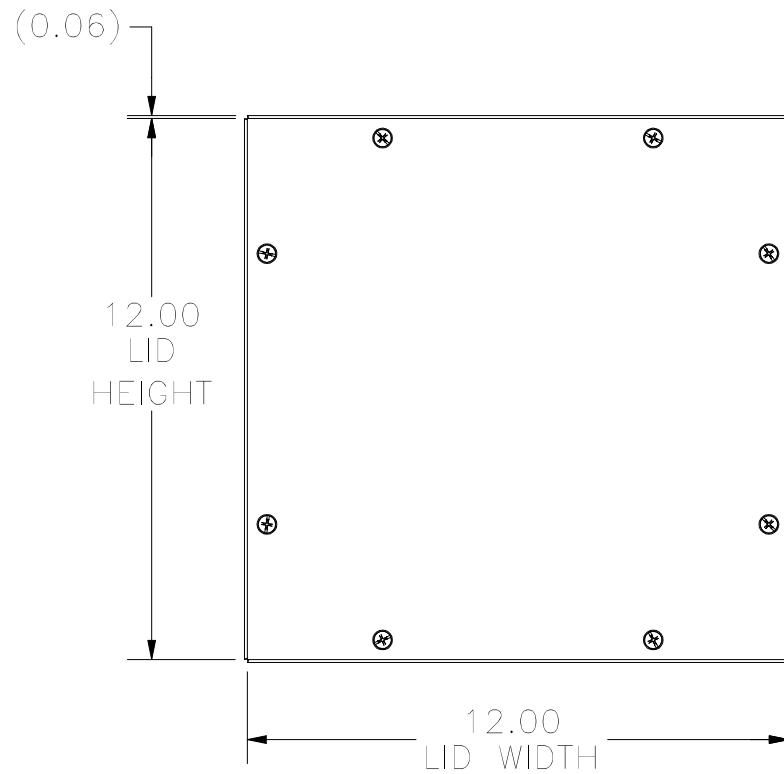

TOP VIEW

FRONT VIEW

LEFT SIDE VIEW

RIGHT SIDE VIEW

FRONT VIEW TUB

BOTTOM VIEW

PART#: WA121206GSC  
(DATA SUBJECT TO CHANGE WITHOUT NOTICE)

THIS DRAWING IS PROPERTY OF HUBBELL INC. WIEGMANN  
ALL INFORMATION IS PROPRIETARY AND NOT TO BE DUPLICATED