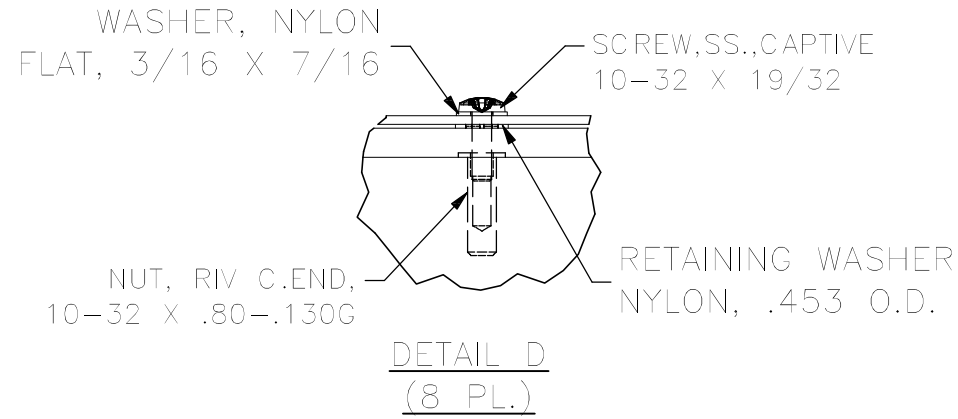

TOP VIEW

FRONT VIEW

LEFT SIDE VIEW

RIGHT SIDE VIEW

FRONT VIEW TUB

BOTTOM VIEW

PART#: WA121206GSC  
(DATA SUBJECT TO CHANGE WITHOUT NOTICE)

THIS DRAWING IS PROPERTY OF HUBBELL INC. WIEGMANN  
ALL INFORMATION IS PROPRIETARY AND NOT TO BE DUPLICATED