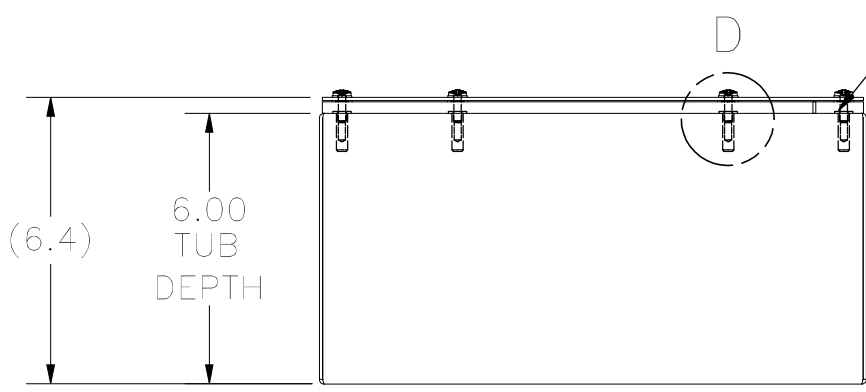

TOP VIEW

FRONT VIEW

LEFT SIDE VIEW

RIGHT SIDE VIEW

FRONT VIEW TUB

BOTTOM VIEW

PART#: WA121206GSC  
(DATA SUBJECT TO CHANGE WITHOUT NOTICE)

THIS DRAWING IS PROPERTY OF HUBBELL INC. WIEGMANN  
ALL INFORMATION IS PROPRIETARY AND NOT TO BE DUPLICATED