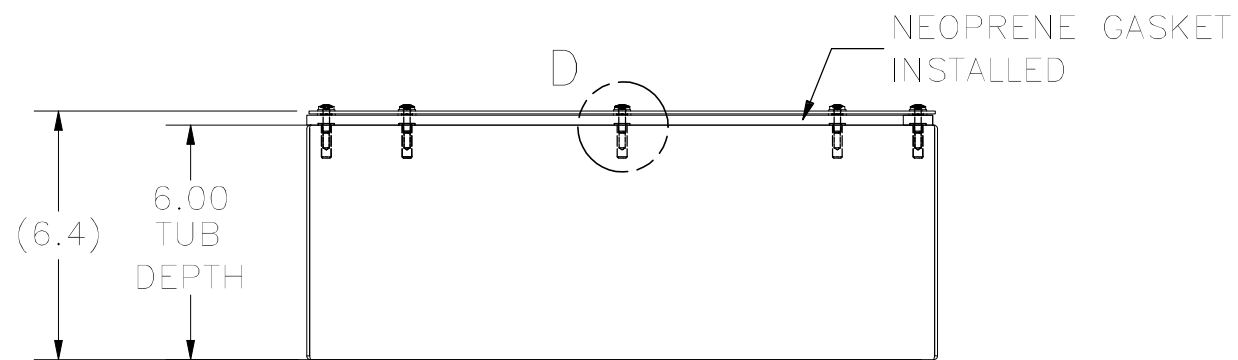

TOP VIEW

FRONT VIEW

LEFT SIDE VIEW

RIGHT SIDE VIEW

FRONT VIEW TUB

BOTTOM VIEW

PART#: WA121606GSC
(DATA SUBJECT TO CHANGE WITHOUT NOTICE)

THIS DRAWING IS PROPERTY OF HUBBELL INC. WIEGMANN
ALL INFORMATION IS PROPRIETARY AND NOT TO BE DUPLICATED