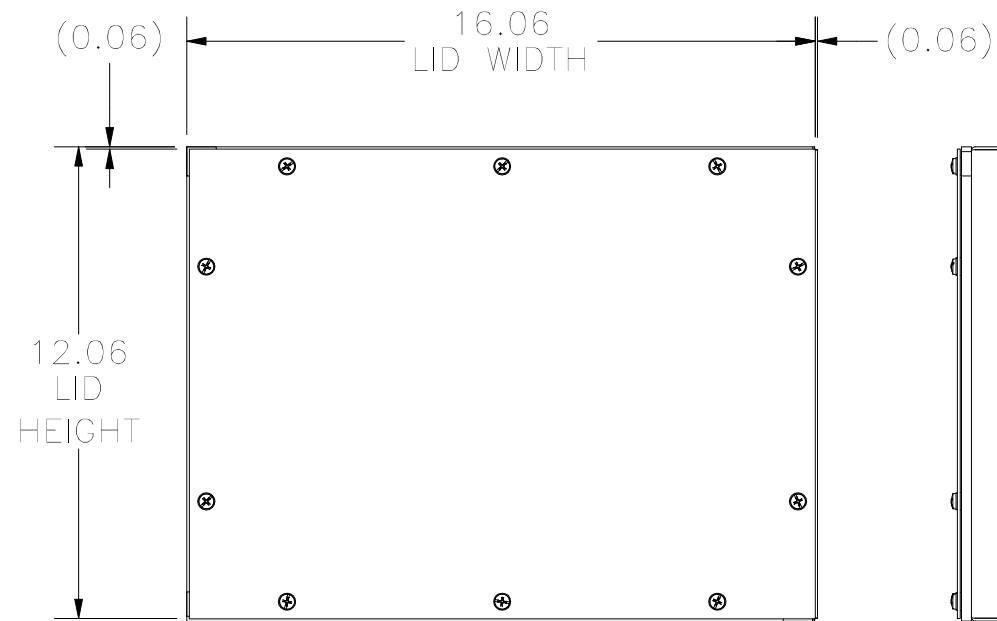

TOP VIEW

FRONT VIEW

LEFT SIDE VIEW

RIGHT SIDE VIEW

FRONT VIEW TUB

BOTTOM VIEW

PART#: WA121606GSC
(DATA SUBJECT TO CHANGE WITHOUT NOTICE)

THIS DRAWING IS PROPERTY OF HUBBELL INC. WIEGMANN
ALL INFORMATION IS PROPRIETARY AND NOT TO BE DUPLICATED