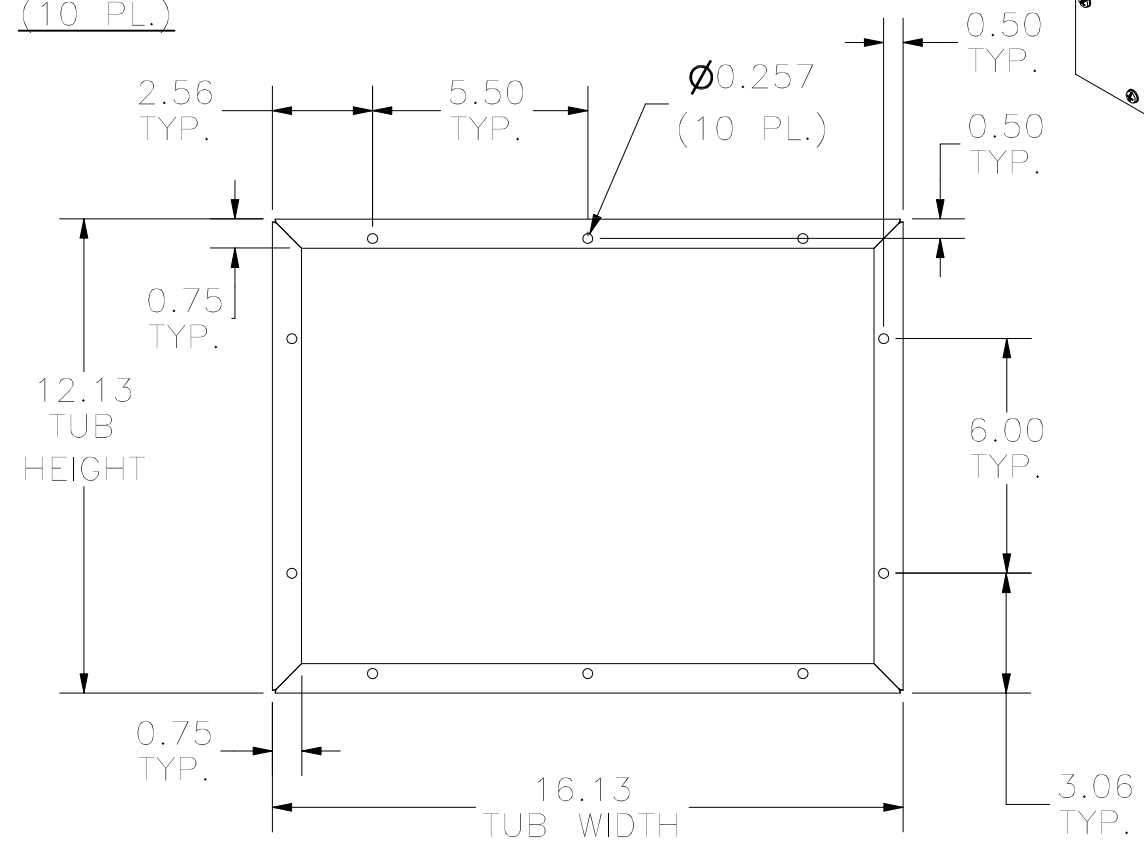

TOP VIEW

FRONT VIEW

LEFT SIDE VIEW

RIGHT SIDE VIEW

FRONT VIEW TUB

BOTTOM VIEW

PART#: WA121606GSC
(DATA SUBJECT TO CHANGE WITHOUT NOTICE)

THIS DRAWING IS PROPERTY OF HUBBELL INC. WIEGMANN
ALL INFORMATION IS PROPRIETARY AND NOT TO BE DUPLICATED