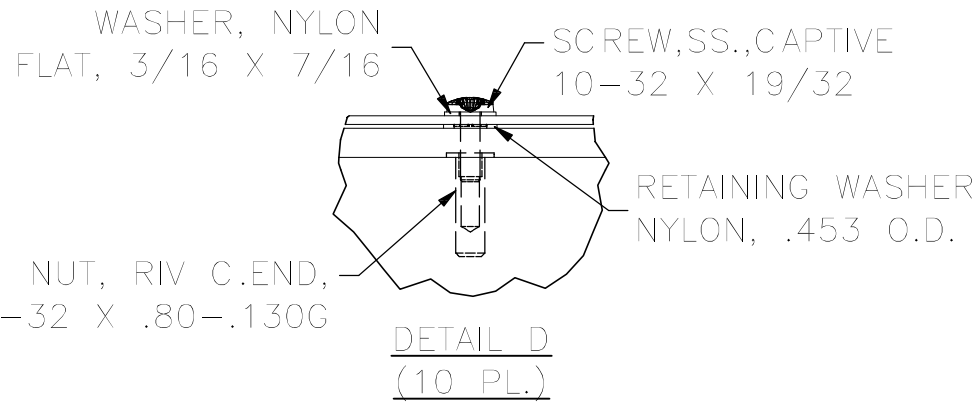

TOP VIEW

FRONT VIEW

LEFT SIDE VIEW

RIGHT SIDE VIEW

FRONT VIEW TUB

BOTTOM VIEW

PART#: WA121606GSC
(DATA SUBJECT TO CHANGE WITHOUT NOTICE)

THIS DRAWING IS PROPERTY OF HUBBELL INC. WIEGMANN
ALL INFORMATION IS PROPRIETARY AND NOT TO BE DUPLICATED