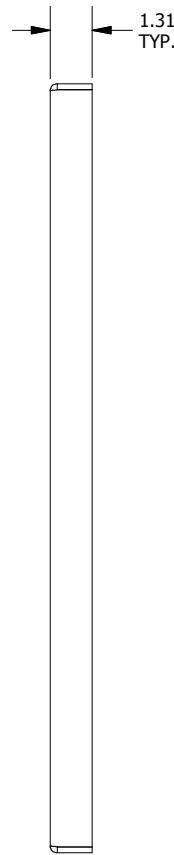

TOP VIEW

SECTION A-A (4 PL.)

FRONT VIEW

RIGHT SIDE VIEW

REAR VIEW

ISO FRONT VIEW

ISO REAR VIEW

PART#: WA24SBASE
(DATA SUBJECT TO CHANGE WITHOUT NOTICE)