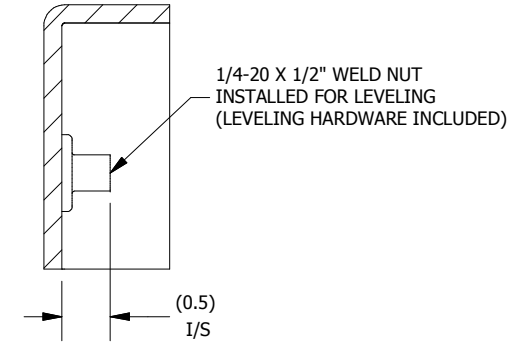

TOP VIEW

SECTION A-A (4 PL.)

FRONT VIEW

RIGHT SIDE VIEW

REAR VIEW

ISO FRONT VIEW

ISO REAR VIEW

PART#: WA24SBASE
(DATA SUBJECT TO CHANGE WITHOUT NOTICE)