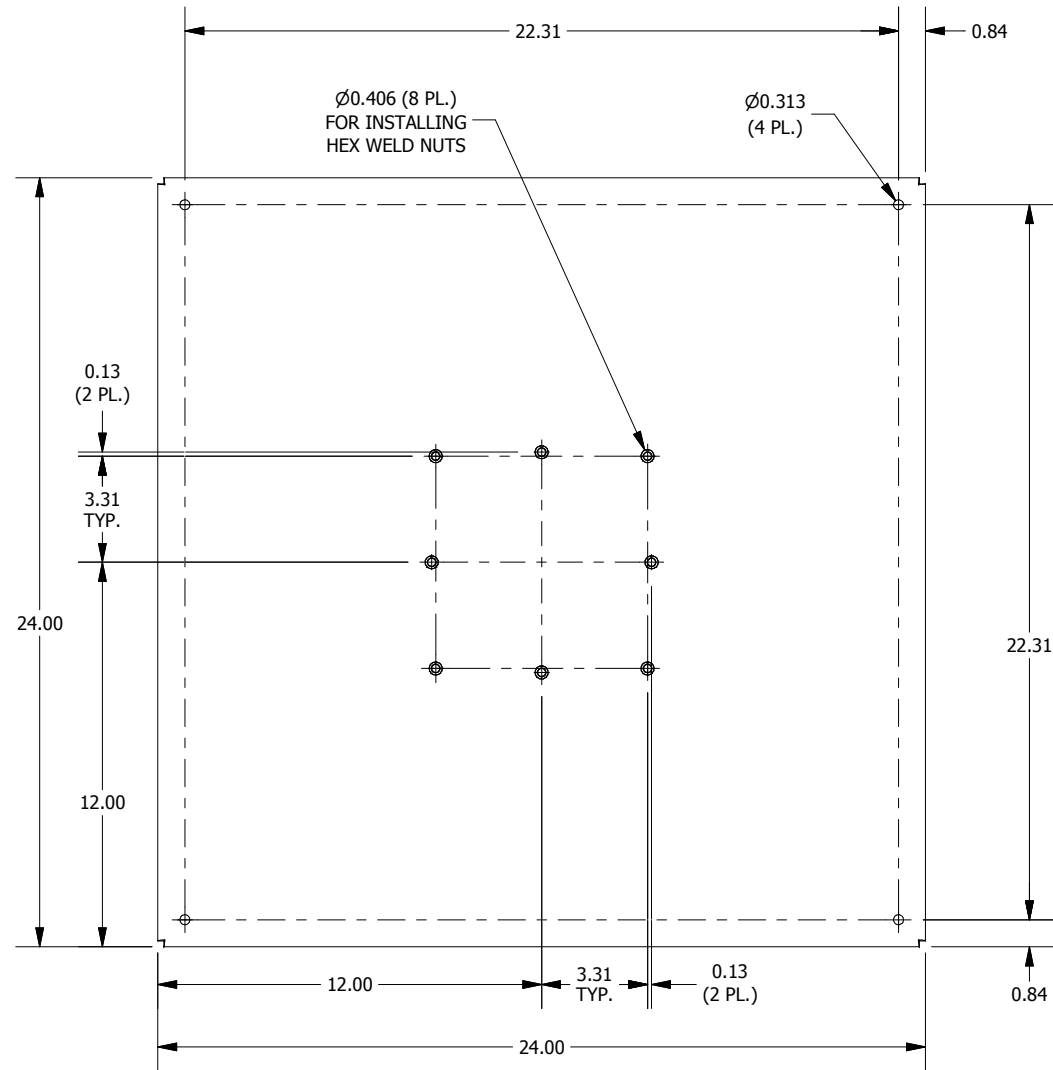

TOP VIEW

SECTION A-A (4 PL.)

FRONT VIEW

RIGHT SIDE VIEW

REAR VIEW

ISO FRONT VIEW

ISO REAR VIEW

PART#: WA24SBASE
(DATA SUBJECT TO CHANGE WITHOUT NOTICE)