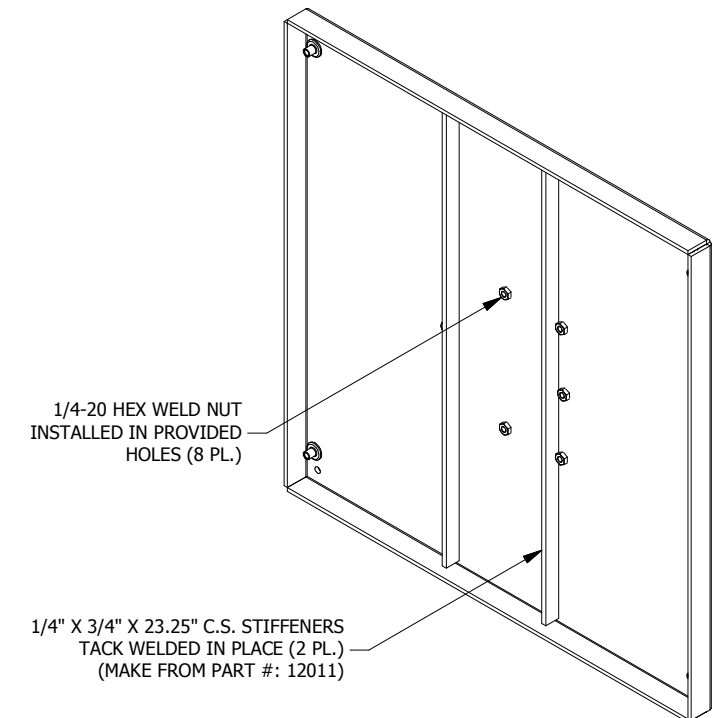

TOP VIEW

SECTION A-A (4 PL.)

FRONT VIEW

RIGHT SIDE VIEW

REAR VIEW

ISO FRONT VIEW

ISO REAR VIEW

PART#: WA24SBASE
(DATA SUBJECT TO CHANGE WITHOUT NOTICE)