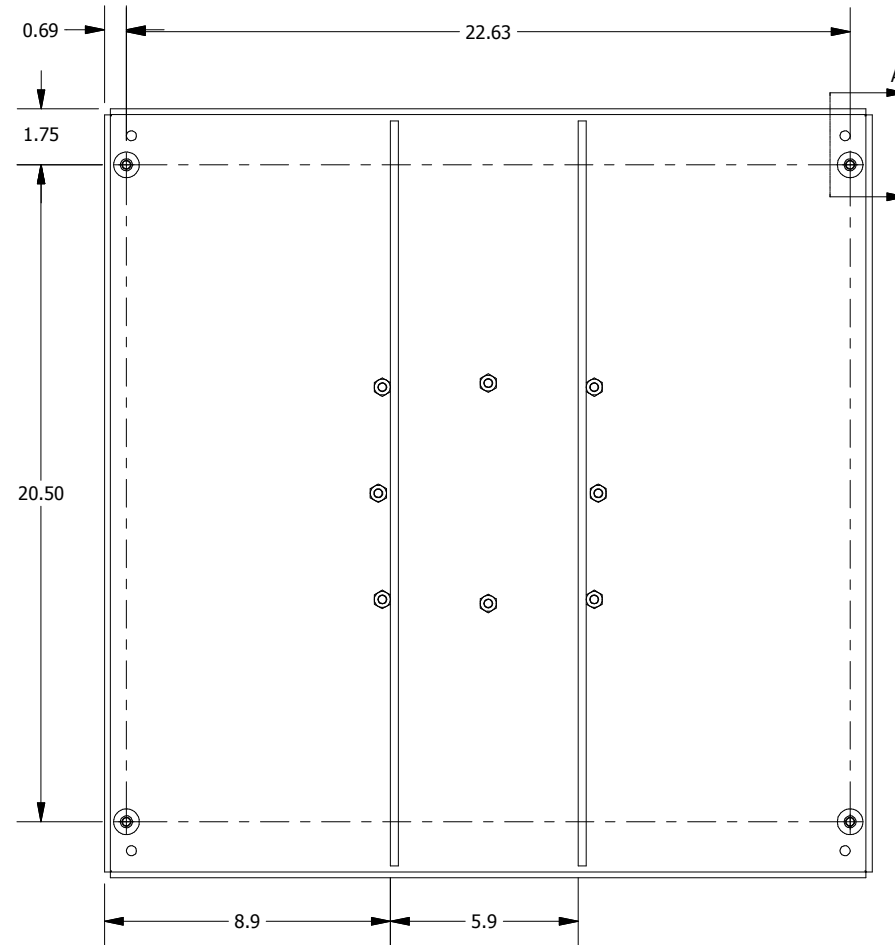

TOP VIEW

SECTION A-A (4 PL.)

FRONT VIEW

RIGHT SIDE VIEW

REAR VIEW

ISO FRONT VIEW

ISO REAR VIEW

PART#: WA24SBASE
(DATA SUBJECT TO CHANGE WITHOUT NOTICE)