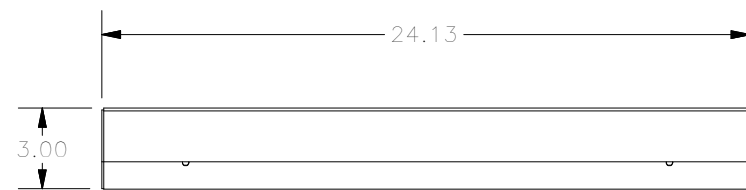

TOP VIEW

FRONT VIEW

RIGHT SIDE VIEW

SECTION A-A VIEW
(REAR VIEW OF DESK)

BOTTOM VIEW

PART#: WC 10W
(DATA SUBJECT TO CHANGE WITHOUT NOTICE)

THIS DRAWING IS PROPERTY OF HUBBELL INC. WIEGMANN
ALL INFORMATION IS PROPRIETARY AND NOT TO BE DUPLICATED