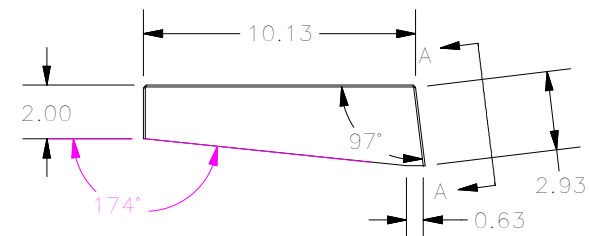

TOP VIEW

FRONT VIEW

RIGHT SIDE VIEW

SECTION A-A VIEW
(REAR VIEW OF DESK)

BOTTOM VIEW

PART#: WC 10W
(DATA SUBJECT TO CHANGE WITHOUT NOTICE)

THIS DRAWING IS PROPERTY OF HUBBELL INC. WIEGMANN
ALL INFORMATION IS PROPRIETARY AND NOT TO BE DUPLICATED