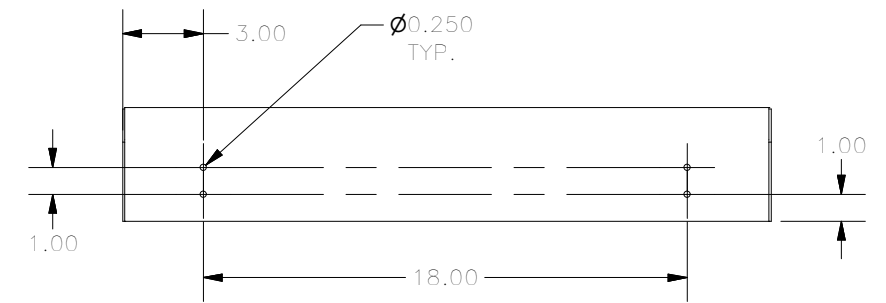

TOP VIEW

FRONT VIEW

RIGHT SIDE VIEW

SECTION A-A VIEW
(REAR VIEW OF DESK)

BOTTOM VIEW

PART#: WC1224W
(DATA SUBJECT TO CHANGE WITHOUT NOTICE)

THIS DRAWING IS PROPERTY OF HUBBELL INC. WIEGMANN
ALL INFORMATION IS PROPRIETARY AND NOT TO BE DUPLICATED