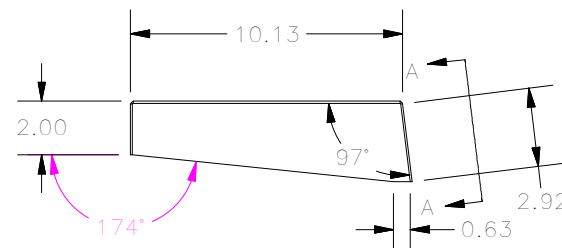

TOP VIEW

FRONT VIEW

RIGHT SIDE VIEW

SECTION A-A VIEW
(REAR VIEW OF DESK)

BOTTOM VIEW

PART#: WC1224W
(DATA SUBJECT TO CHANGE WITHOUT NOTICE)

THIS DRAWING IS PROPERTY OF HUBBELL INC. WIEGMANN
ALL INFORMATION IS PROPRIETARY AND NOT TO BE DUPLICATED