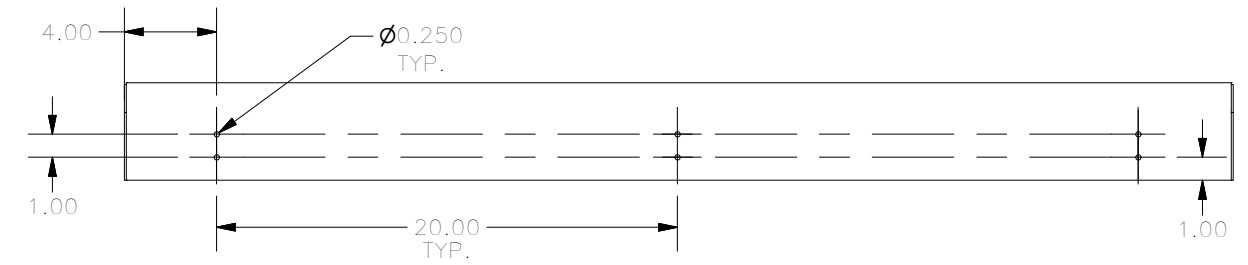

TOP VIEW

FRONT VIEW

RIGHT SIDE VIEW

SECTION A-A VIEW  
(REAR VIEW OF DESK)

BOTTOM VIEW

PART#: WC 1248W  
(DATA SUBJECT TO CHANGE WITHOUT NOTICE)

THIS DRAWING IS PROPERTY OF HUBBELL INC. WIEGMANN  
ALL INFORMATION IS PROPRIETARY AND NOT TO BE DUPLICATED