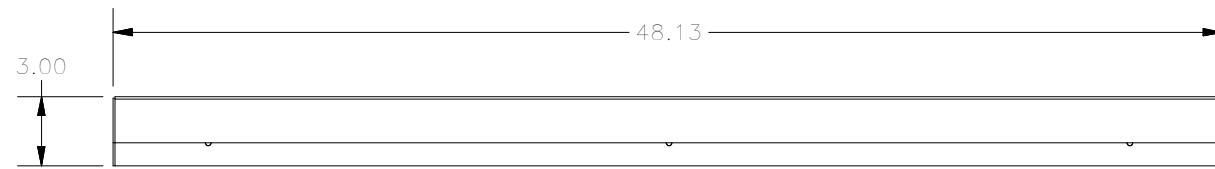

TOP VIEW

FRONT VIEW

RIGHT SIDE VIEW

SECTION A-A VIEW  
(REAR VIEW OF DESK)

BOTTOM VIEW

PART#: WC 1248W  
(DATA SUBJECT TO CHANGE WITHOUT NOTICE)

THIS DRAWING IS PROPERTY OF HUBBELL INC. WIEGMANN  
ALL INFORMATION IS PROPRIETARY AND NOT TO BE DUPLICATED