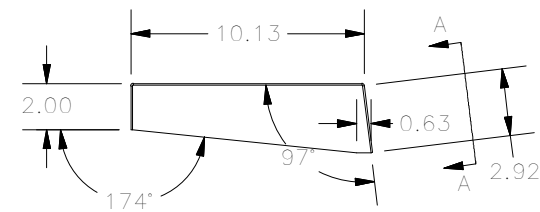

TOP VIEW

FRONT VIEW

RIGHT SIDE VIEW

SECTION A-A VIEW  
(REAR VIEW OF DESK)

BOTTOM VIEW

PART#: WC 1248W  
(DATA SUBJECT TO CHANGE WITHOUT NOTICE)

THIS DRAWING IS PROPERTY OF HUBBELL INC. WIEGMANN  
ALL INFORMATION IS PROPRIETARY AND NOT TO BE DUPLICATED