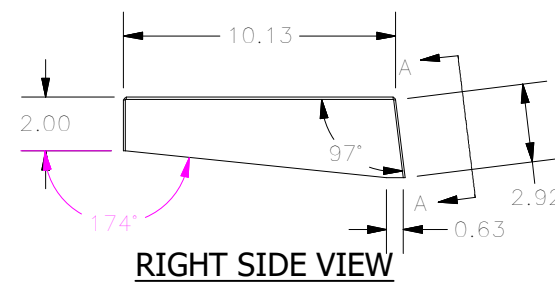

TOP VIEW

FRONT VIEW

RIGHT SIDE VIEW

SECTION A-A VIEW
(REAR VIEW OF DESK)

BOTTOM VIEW

PART#: WC 12W
(DATA SUBJECT TO CHANGE WITHOUT NOTICE)

THIS DRAWING IS PROPERTY OF HUBBELL INC. WIEGMANN
ALL INFORMATION IS PROPRIETARY AND NOT TO BE DUPLICATED