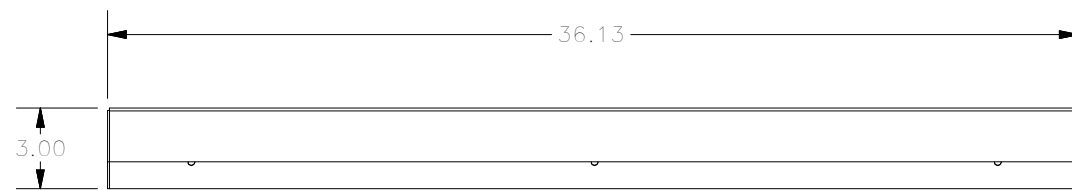

TOP VIEW

FRONT VIEW

RIGHT SIDE VIEW

SECTION A-A VIEW
(REAR VIEW OF DESK)

BOTTOM VIEW

PART#: WC 12W
(DATA SUBJECT TO CHANGE WITHOUT NOTICE)

THIS DRAWING IS PROPERTY OF HUBBELL INC. WIEGMANN
ALL INFORMATION IS PROPRIETARY AND NOT TO BE DUPLICATED