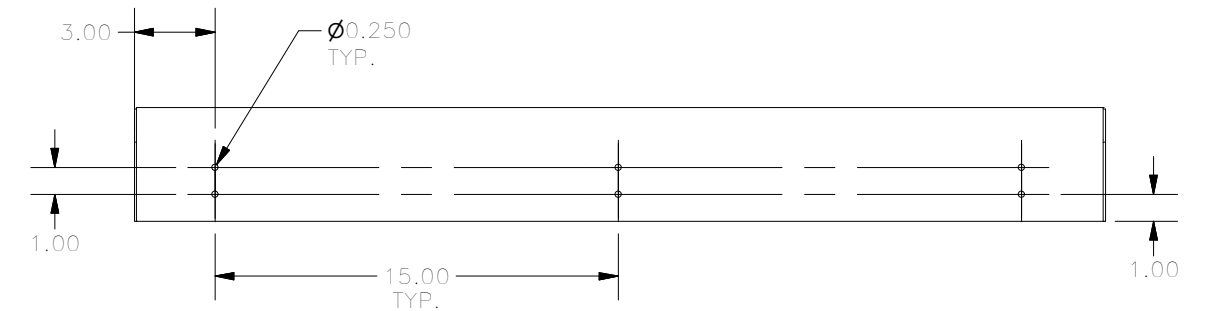

TOP VIEW

FRONT VIEW

RIGHT SIDE VIEW

SECTION A-A VIEW
(REAR VIEW OF DESK)

BOTTOM VIEW

PART#: WC 12W
(DATA SUBJECT TO CHANGE WITHOUT NOTICE)

THIS DRAWING IS PROPERTY OF HUBBELL INC. WIEGMANN
ALL INFORMATION IS PROPRIETARY AND NOT TO BE DUPLICATED