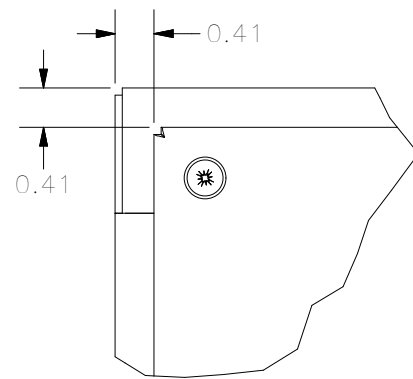

DETAIL P

DETAIL M

PART#: WC 1460T
 (DATA SUBJECT TO CHANGE WITHOUT NOTICE)

THIS DRAWING IS PROPERTY OF HUBBELL INC. WIEGMANN
 ALL INFORMATION IS PROPRIETARY AND NOT TO BE DUPLICATED