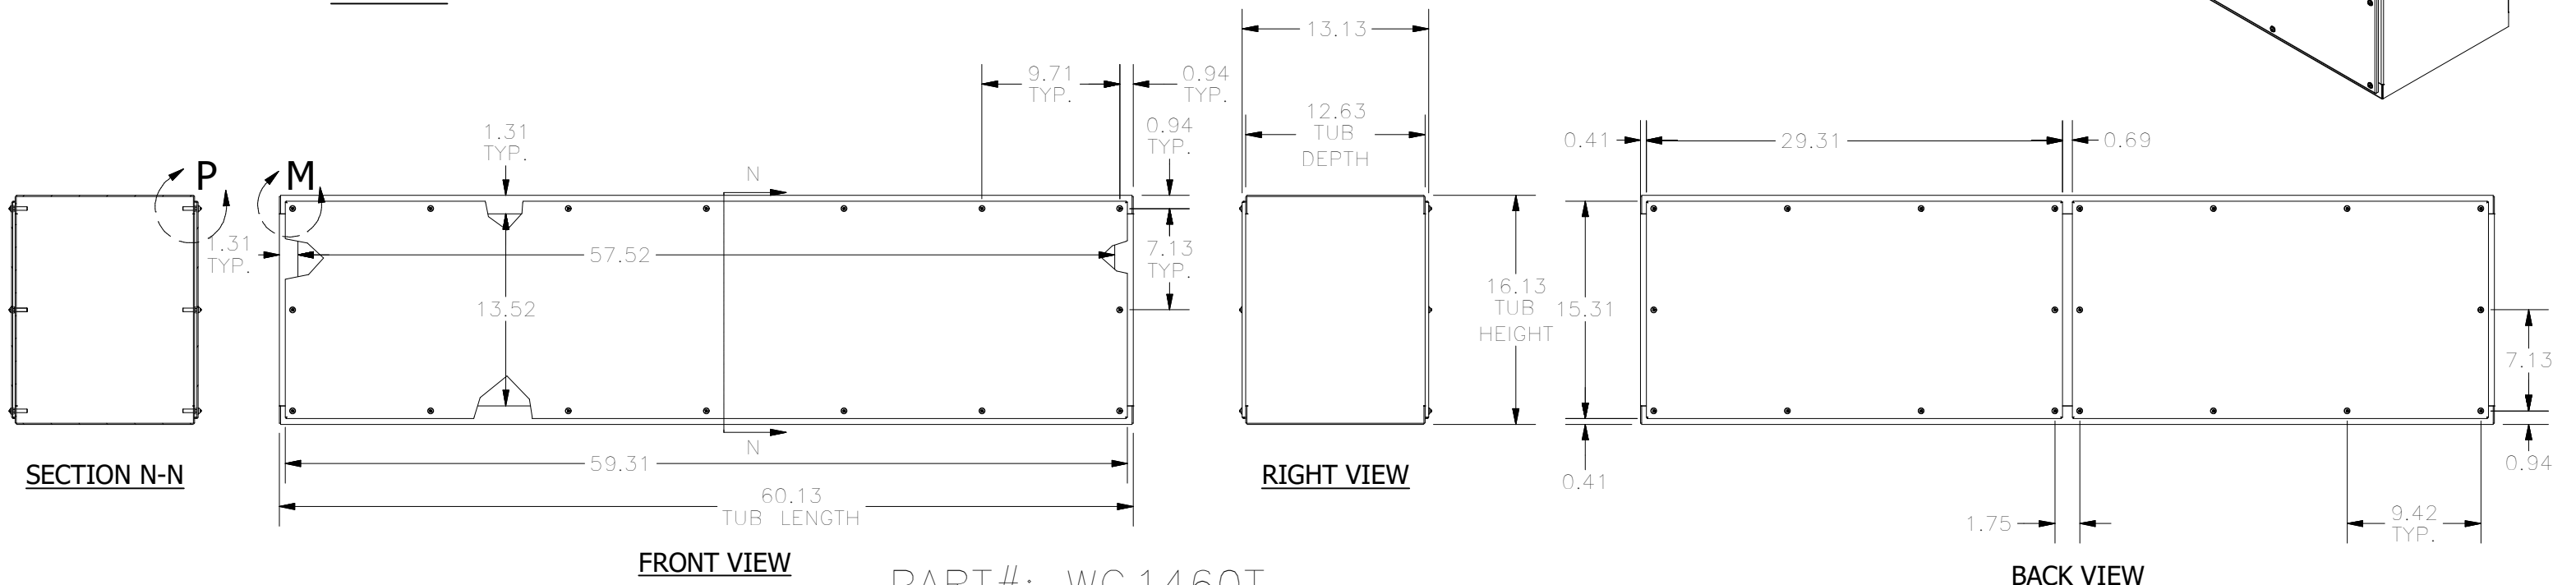

DETAIL P

DETAIL M

PART#: WC 1460T
 (DATA SUBJECT TO CHANGE WITHOUT NOTICE)

THIS DRAWING IS PROPERTY OF HUBBELL INC. WIEGMANN
 ALL INFORMATION IS PROPRIETARY AND NOT TO BE DUPLICATED