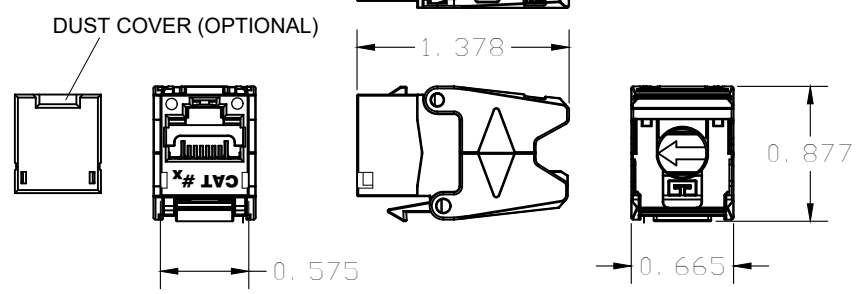

OPTIONAL COLORED FACE

NOTES:

- JACKS COMPLY WITH TIA 568.C.2 CATEGORY 6 OR 6A PERFORMANCE.
- IDC TERMINATION ACCEPTS WIRE GAUGE: 22 TO 24 AWG.
- SPECIFICATIONS SUBJECT TO CHANGE WITHOUT NOTICE.

Created on INVENTOR	DIMENSIONING AND TOLERANCE PER ANSI Y14.5M-1982 UNLESS OTHERWISE SPECIFIED, DIMENSIONS ARE IN INCHES (MM). TOLERANCES: .XX = ±.01 (.25) .XXX = ±.005 (.127) .XXXX = ±.0025 (.0635) ANGLE TOL ±1°		PROJECT REFERENCE: PMR 007-19		 <b>Hubbell Premise Wiring</b> HUBBELL INCORPORATED (Delaware) 23 CLARA DRIVE, SUITE 103 MYSTIC, CT 06355
	IN ACCEPTING OUR DRAWINGS, BLUEPRINTS, OR SUPPORTING DOCUMENTATION FOR QUOTATION OR OTHER PURPOSES, YOU AGREE NOT TO DISCLOSE TO OTHERS THE IDEAS, INFORMATION, OR DESIGNS SHOWN HEREIN, AND THAT YOU WILL MAKE NO USE OF SAME WITHOUT PERMISSION		MATERIAL:		
	DRAWN BY: D.O'CONNOR 3/5/19		CHECKED BY:		SIZE: <b>C</b> DRAWING NO. <b>HWS14869C</b> REV. <b>2</b>
	APPROVED BY:		SCALE: N/A		SHEET 1 OF 1