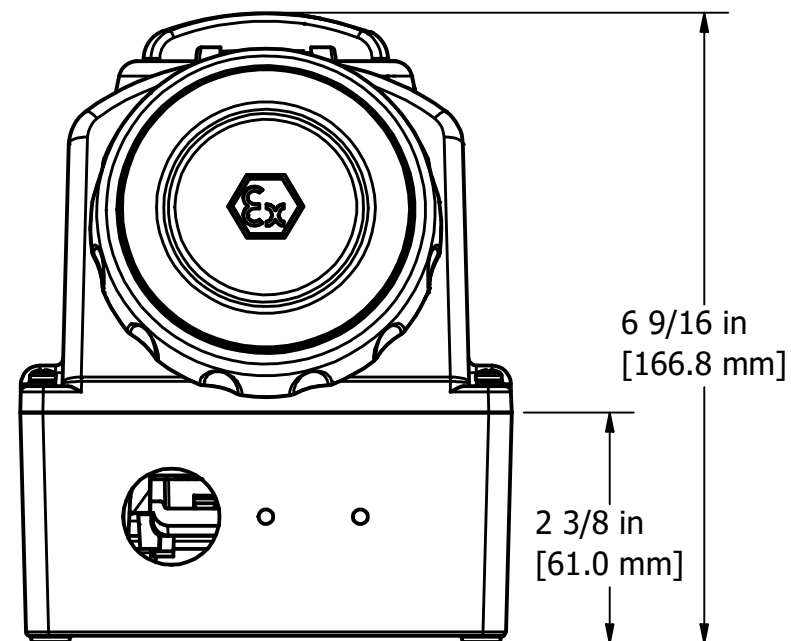

Ø1/4 in  
[Ø6.0 mm]  
QTY 4 TYP

(B)

DESCRIPTION:	VSIH20RXXX
	
<small>THIS DOCUMENT IS THE PROPERTY OF KILLARK. IT IS LOANED TO YOU AND MUST NOT BE USED IN ANY WAY DETRIMENTAL TO THE INTEREST OF KILLARK.</small>	