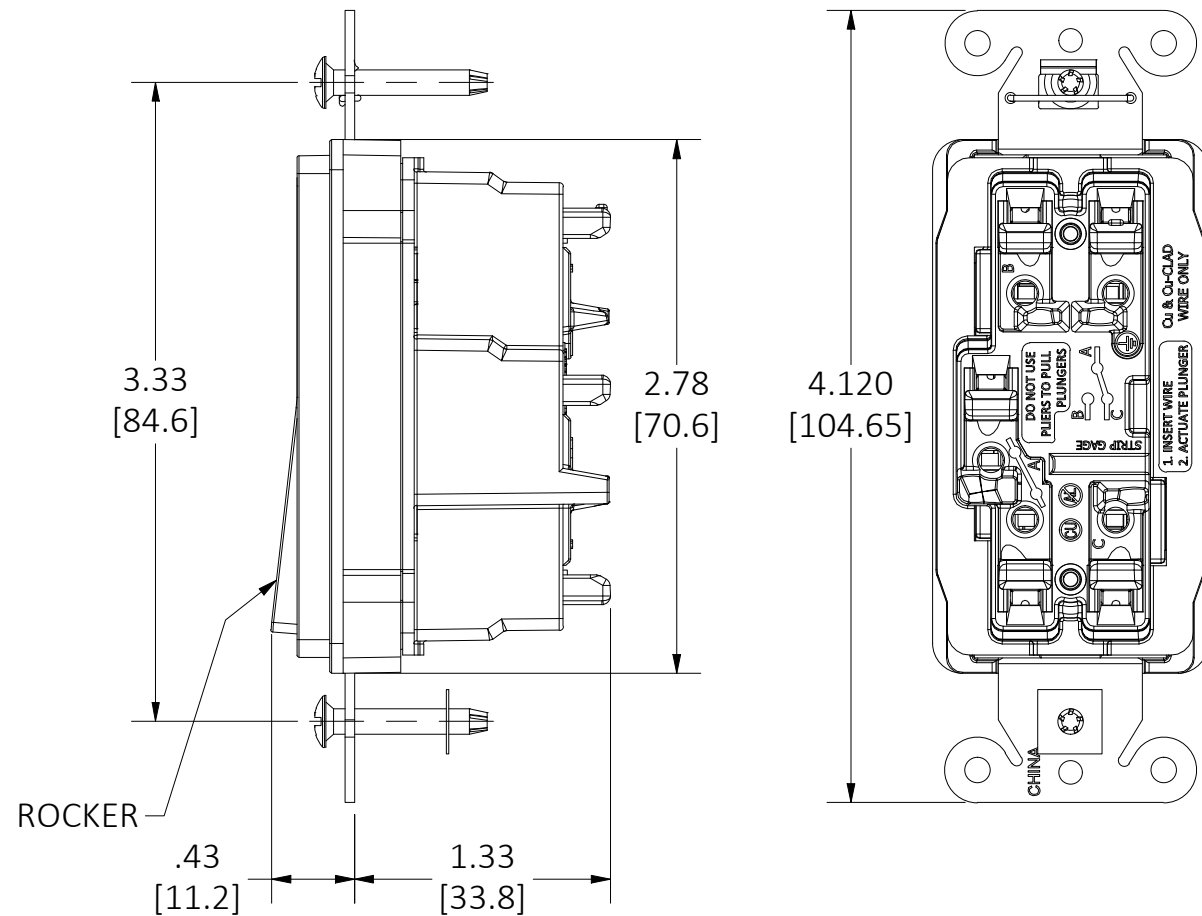

M-14672 1

DS115STXX
15A SINGLE POLE
- AND -
DS315STXX
15A 3-WAY

DS120STXX
20A SINGLE POLE
- AND -
DS320STXX
20A 3-WAY

NOTES:

1. cULus LISTED - APPROVED IN US & CANADA.
2. MEETS UL20 & UL486E.
3. ALL DIMENSIONS ARE IN INCHES [MILLIMETERS].

LIST OF PARTS

DESCRIPTION	MATERIAL	FINISH
HOUSINGS	PC	---
ROCKER	NYLON	---
PLUNGERS	NYLON	---
BRIDGE	STEEL	NICKEL OR ZINC
SCREWS	STEEL	---
TERMINALS	BRONZE	---
CONTACTS	CU/SILVER LAMINATE	POLISHED
SPRING CLAMP	ALLOY	---

ISO VIEW
SCALE 3/4

EDGECONNECT DECORATOR SWITCH 120-277 VAC		
CATALOG NO.	AMP RATING	ROCKER & HOUSING COLOR
DS115STXX	15A	SEE TABLE 1
DS120STXX	20A	SEE TABLE 1
DS315STXX	15A	SEE TABLE 1
DS320STXX	20A	SEE TABLE 1

TITLE
NON-ILLUMINATED 15A/20A EDGE CONNECT DECORATOR SWITCH

TOLERANCES UNLESS OTHERWISE SPECIFIED .XX = ±.01 .XXX = ±.005 ANGLE TOL. ±2'	DR. BY AD CHK. BY KP	SCALE 1:1 DATE 4/3/23
---	-------------------------	--------------------------