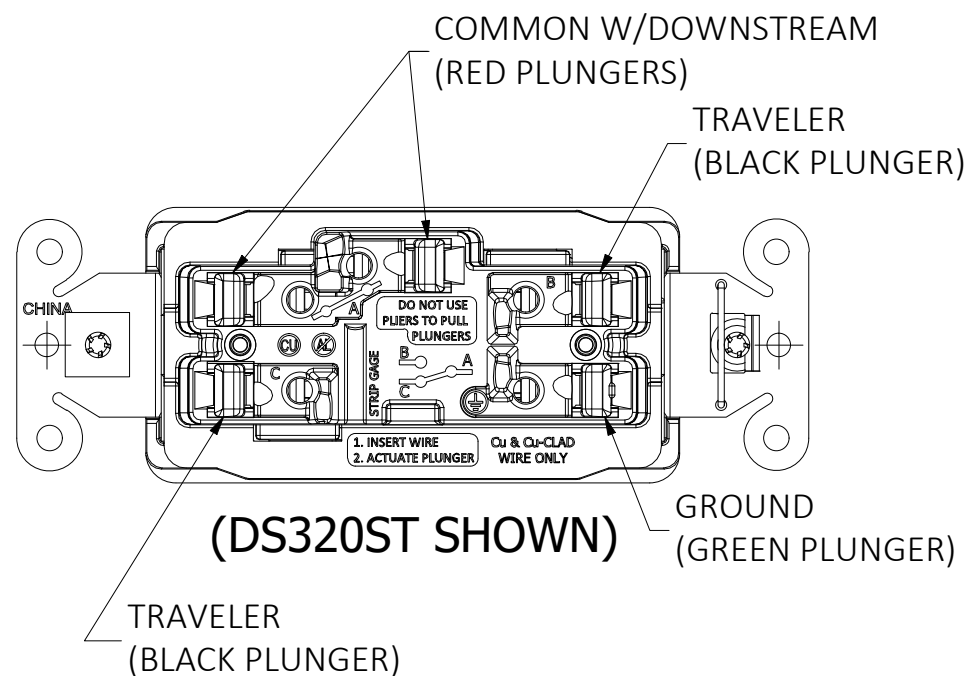

M-14672 1

DS115STXX
15A SINGLE POLE
- AND -
DS315STXX
15A 3-WAY

DS120STXX
20A SINGLE POLE
- AND -
DS320STXX
20A 3-WAY

NOTES:

1. cULus LISTED - APPROVED IN US & CANADA.
2. MEETS UL20 & UL486E.
3. ALL DIMENSIONS ARE IN INCHES [MILLIMETERS].

LIST OF PARTS

DESCRIPTION	MATERIAL	FINISH
HOUSINGS	PC	---
ROCKER	NYLON	---
PLUNGERS	NYLON	---
BRIDGE	STEEL	NICKEL OR ZINC
SCREWS	STEEL	---
TERMINALS	BRONZE	---
CONTACTS	CU/SILVER LAMINATE	POLISHED
SPRING CLAMP	ALLOY	---

ISO VIEW
SCALE 3/4

EDGECONNECT DECORATOR SWITCH 120-277 VAC		
CATALOG NO.	AMP RATING	ROCKER & HOUSING COLOR
DS115STXX	15A	SEE TABLE 1
DS120STXX	20A	SEE TABLE 1
DS315STXX	15A	SEE TABLE 1
DS320STXX	20A	SEE TABLE 1

TITLE
NON-ILLUMINATED 15A/20A EDGE CONNECT DECORATOR SWITCH

TOLERANCES UNLESS OTHERWISE SPECIFIED .XX = ±.01 .XXX = ±.005 ANGLE TOL. ±2'	DR. BY AD CHK. BY KP	SCALE 1:1 DATE 4/3/23
---	-------------------------	--------------------------