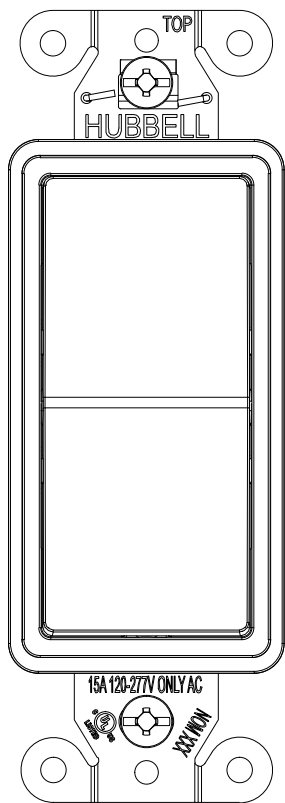

M-14672 1

DS115STXX
15A SINGLE POLE
- AND -
DS315STXX
15A 3-WAY

DS120STXX
20A SINGLE POLE
- AND -
DS320STXX
20A 3-WAY

NOTES:

1. cULus LISTED - APPROVED IN US & CANADA.
2. MEETS UL20 & UL486E.
3. ALL DIMENSIONS ARE IN INCHES [MILLIMETERS].

LIST OF PARTS

DESCRIPTION	MATERIAL	FINISH
HOUSINGS	PC	---
ROCKER	NYLON	---
PLUNGERS	NYLON	---
BRIDGE	STEEL	NICKEL OR ZINC
SCREWS	STEEL	---
TERMINALS	BRONZE	---
CONTACTS	CU/SILVER LAMINATE	POLISHED
SPRING CLAMP	ALLOY	---

ISO VIEW
SCALE 3/4

EDGECONNECT DECORATOR SWITCH 120-277 VAC		
CATALOG NO.	AMP RATING	ROCKER & HOUSING COLOR
DS115STXX	15A	SEE TABLE 1
DS120STXX	20A	SEE TABLE 1
DS315STXX	15A	SEE TABLE 1
DS320STXX	20A	SEE TABLE 1

TITLE
NON-ILLUMINATED 15A/20A EDGE CONNECT DECORATOR SWITCH

TOLERANCES UNLESS OTHERWISE SPECIFIED .XX = ±.01 .XXX = ±.005 ANGLE TOL. ±2'	DR. BY AD CHK. BY KP	SCALE 1:1 DATE 4/3/23
---	-------------------------	--------------------------