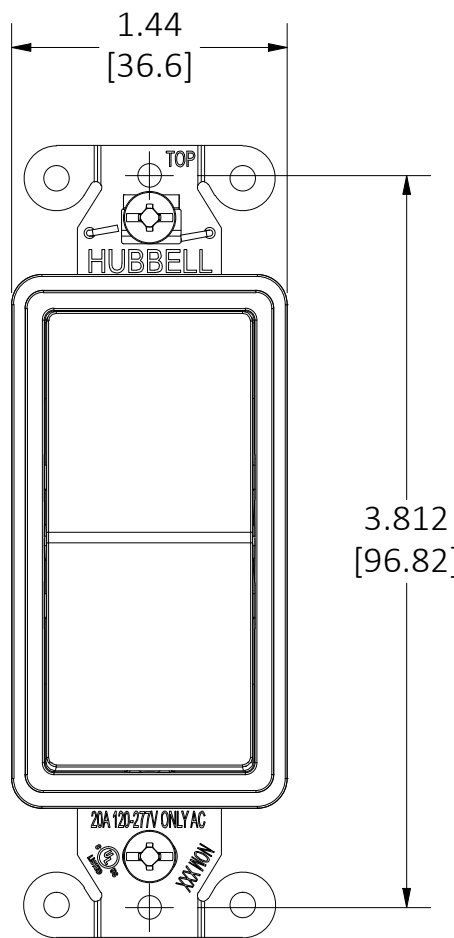

M-14672 1

DS115STXX
15A SINGLE POLE
- AND -
DS315STXX
15A 3-WAY

DS120STXX
20A SINGLE POLE
- AND -
DS320STXX
20A 3-WAY

NOTES:

1. cULus LISTED - APPROVED IN US & CANADA.
2. MEETS UL20 & UL486E.
3. ALL DIMENSIONS ARE IN INCHES [MILLIMETERS].

ISO VIEW
SCALE 3/4

EDGECONNECT DECORATOR SWITCH 120-277 VAC		
CATALOG NO.	AMP RATING	ROCKER & HOUSING COLOR
DS115STXX	15A	SEE TABLE 1
DS120STXX	20A	SEE TABLE 1
DS315STXX	15A	SEE TABLE 1
DS320STXX	20A	SEE TABLE 1

TITLE
NON-ILLUMINATED 15A/20A EDGE CONNECT DECORATOR SWITCH

TOLERANCES UNLESS OTHERWISE SPECIFIED .XX = ±.01 .XXX = ±.005 ANGLE TOL. ±2'	DR. BY AD CHK. BY KP	SCALE 1:1 DATE 4/3/23
---	-------------------------	--------------------------

DIMENSION SHEET FOR CAT. NO. SEE TABLES

B

M-14672

1