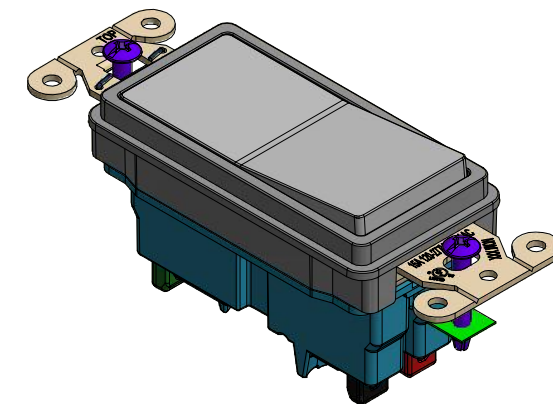

M-14672 1

DS115STXX
15A SINGLE POLE
- AND -
DS315STXX
15A 3-WAY

DS120STXX
20A SINGLE POLE
- AND -
DS320STXX
20A 3-WAY

NOTES:

1. cULus LISTED - APPROVED IN US & CANADA.
2. MEETS UL20 & UL486E.
3. ALL DIMENSIONS ARE IN INCHES [MILLIMETERS].

LIST OF PARTS

DESCRIPTION	MATERIAL	FINISH
HOUSINGS	PC	---
ROCKER	NYLON	---
PLUNGERS	NYLON	---
BRIDGE	STEEL	NICKEL OR ZINC
SCREWS	STEEL	---
TERMINALS	BRONZE	---
CONTACTS	CU/SILVER LAMINATE	POLISHED
SPRING CLAMP	ALLOY	---

ISO VIEW
SCALE 3/4

EDGECONNECT DECORATOR SWITCH 120-277 VAC		
CATALOG NO.	AMP RATING	ROCKER & HOUSING COLOR
DS115STXX	15A	SEE TABLE 1
DS120STXX	20A	SEE TABLE 1
DS315STXX	15A	SEE TABLE 1
DS320STXX	20A	SEE TABLE 1