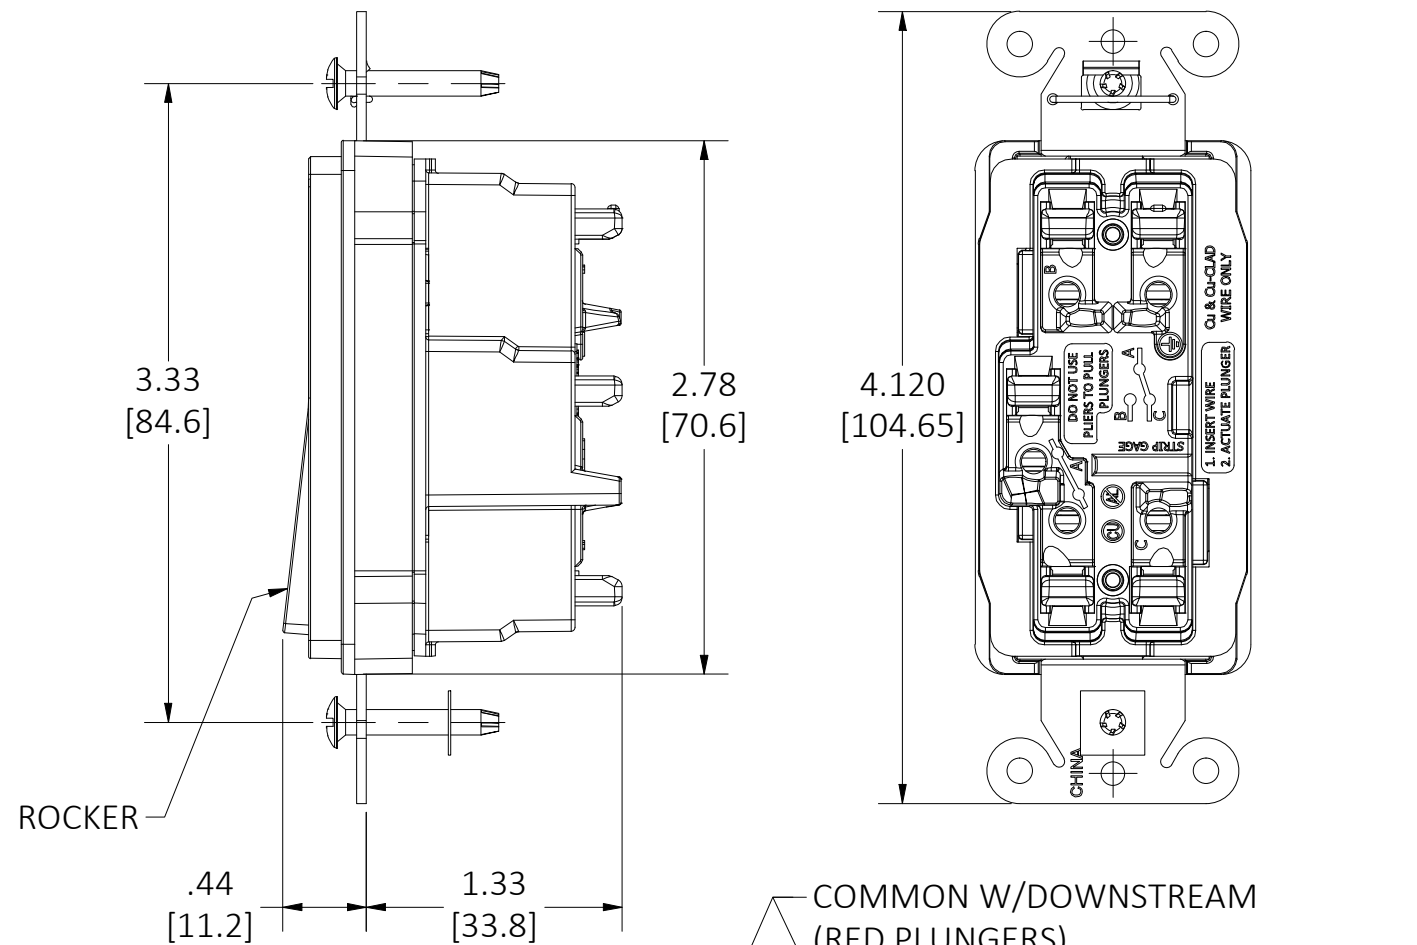

M-14673

1

**DS120STILXX**  
**20A SINGLE POLE**  
**- AND -**  
**DS320STILXX**  
**20A 3-WAY**

**(DS320STIL SHOWN)**

**NOTES:**

1. cULus LISTED - APPROVED IN US & CANADA.
2. MEETS UL20 & UL486E.
3. ALL DIMENSIONS ARE IN INCHES [MILLIMETERS].

EDGECONNECT DECORATOR SWITCH 120-277 VAC		
CATALOG NO.	AMP RATING	ROCKER & HOUSING COLOR
DS120STILXX	20A	SEE TABLE 1
DS320STILXX	20A	SEE TABLE 1

TABLE 1: COLORS	
-XX	COLOR
-	BROWN
I	IVORY
GY	GRAY
W	WHITE
R	RED
BK	BLACK
LA	LIGHT ALMOND

**ISO VIEW**  
**SCALE 3/4**

1	RELEASE TO PRODUCTION PER EC 230412029445 AD	KP	4/19/23
REV	DESCRIPTION	APP	DATE

THE DESIGN AND DIMENSIONS OF THE PRODUCT SHOWN ON THIS DRAWING ARE SUBJECT TO CHANGE WITHOUT NOTICE. DIMENSIONS ARE IN INCHES [mm].

TITLE  
**ILLUMINATED 20A EDGE CONNECT DECORATOR SWITCH**

WIRING DEVICE-KELLEMS  
**HUBBELL INCORPORATED**  
 SHELTON, CT

TOLERANCES UNLESS OTHERWISE SPECIFIED .XX = ±.01 .XXX = ±.005 ANGLE TOL. ±2'	DR. BY AD CHK. BY KP	SCALE 1 : 1 DATE 4/11/23
---	-------------------------	-----------------------------