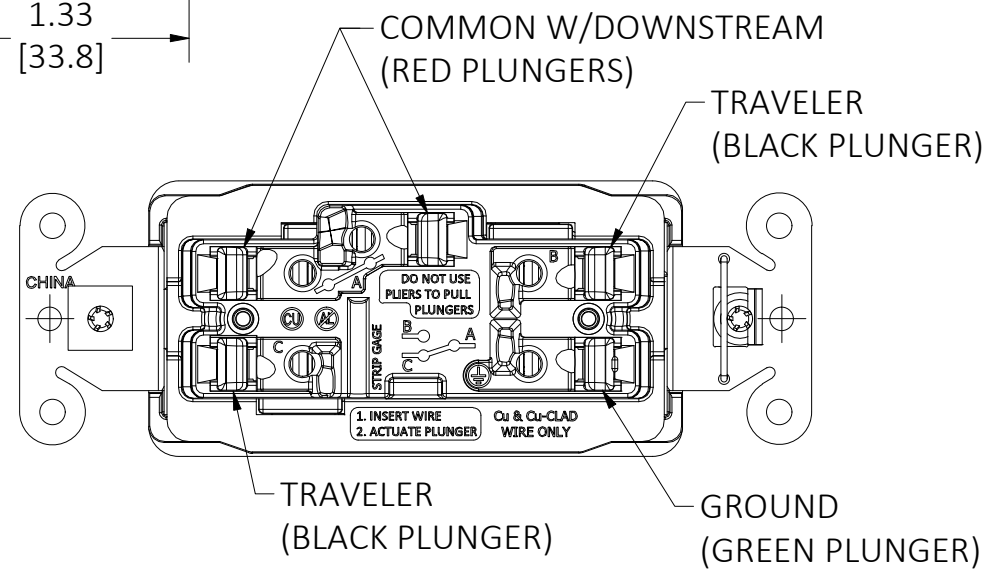

M-14673

1

**DS120STILXX**  
**20A SINGLE POLE**  
**- AND -**  
**DS320STILXX**  
**20A 3-WAY**

**(DS320STIL SHOWN)**

**NOTES:**

1. cULus LISTED - APPROVED IN US & CANADA.
2. MEETS UL20 & UL486E.
3. ALL DIMENSIONS ARE IN INCHES [MILLIMETERS].

EDGECONNECT DECORATOR SWITCH 120-277 VAC		
CATALOG NO.	AMP RATING	ROCKER & HOUSING COLOR
DS120STILXX	20A	SEE TABLE 1
DS320STILXX	20A	SEE TABLE 1

TABLE 1: COLORS	
-XX	COLOR
-	BROWN
I	IVORY
GY	GRAY
W	WHITE
R	RED
BK	BLACK
LA	LIGHT ALMOND

**ISO VIEW**  
**SCALE 3/4**

1	RELEASE TO PRODUCTION PER EC 230412029445 AD	KP	4/19/23
REV	DESCRIPTION	APP	DATE

THE DESIGN AND DIMENSIONS OF THE PRODUCT SHOWN ON THIS DRAWING ARE SUBJECT TO CHANGE WITHOUT NOTICE. DIMENSIONS ARE IN INCHES [mm].

TITLE  
**ILLUMINATED 20A EDGE CONNECT DECORATOR SWITCH**

WIRING DEVICE-KELLEMS  
**HUBBELL INCORPORATED**  
 SHELTON, CT

TOLERANCES UNLESS OTHERWISE SPECIFIED .XX = ±.01 .XXX = ±.005 ANGLE TOL. ±2'	DR. BY AD CHK. BY KP	SCALE 1 : 1 DATE 4/11/23
---	-------------------------	-----------------------------