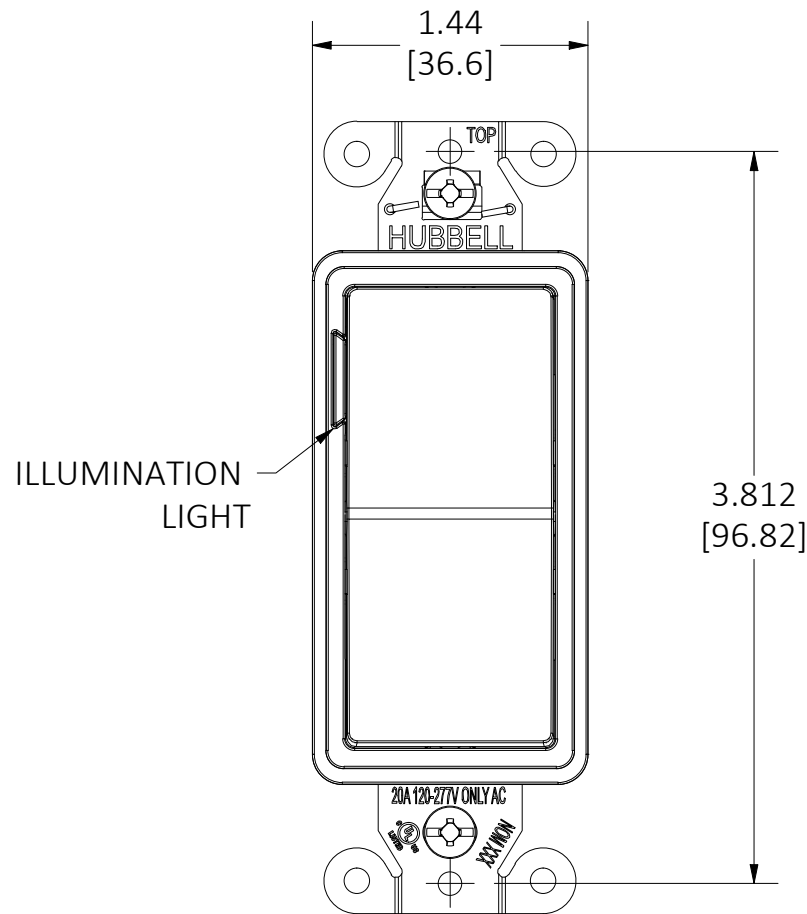

M-14673

1

**DS120STILXX**  
**20A SINGLE POLE**  
**- AND -**  
**DS320STILXX**  
**20A 3-WAY**

**(DS320STIL SHOWN)**

**NOTES:**

1. cULus LISTED - APPROVED IN US & CANADA.
2. MEETS UL20 & UL486E.
3. ALL DIMENSIONS ARE IN INCHES [MILLIMETERS].

EDGECONNECT DECORATOR SWITCH 120-277 VAC		
CATALOG NO.	AMP RATING	ROCKER & HOUSING COLOR
DS120STILXX	20A	SEE TABLE 1
DS320STILXX	20A	SEE TABLE 1

TABLE 1: COLORS	
-XX	COLOR
-	BROWN
I	IVORY
GY	GRAY
W	WHITE
R	RED
BK	BLACK
LA	LIGHT ALMOND

**ISO VIEW**  
**SCALE 3/4**

1	RELEASE TO PRODUCTION PER EC 230412029445 AD	KP	4/19/23
REV	DESCRIPTION	APP	DATE

THE DESIGN AND DIMENSIONS OF THE PRODUCT SHOWN ON THIS DRAWING ARE SUBJECT TO CHANGE WITHOUT NOTICE. DIMENSIONS ARE IN INCHES [mm].

TITLE  
**ILLUMINATED 20A EDGE CONNECT DECORATOR SWITCH**

WIRING DEVICE-KELLEMS  
**HUBBELL INCORPORATED**  
 SHELTON, CT

TOLERANCES UNLESS OTHERWISE SPECIFIED .XX = ±.01 .XXX = ±.005 ANGLE TOL. ±2'	DR. BY AD CHK. BY KP	SCALE 1 : 1 DATE 4/11/23
---	-------------------------	-----------------------------