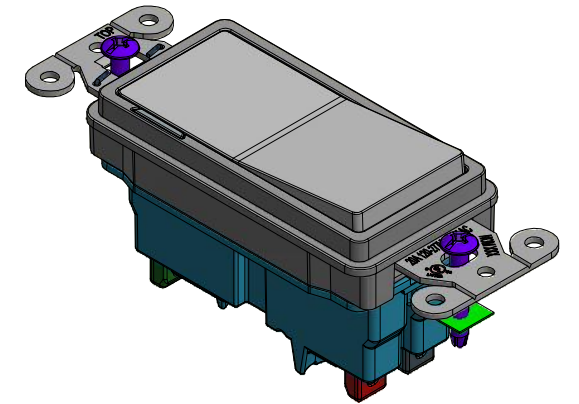

M-14673

1

**DS120STILXX**  
**20A SINGLE POLE**  
**- AND -**  
**DS320STILXX**  
**20A 3-WAY**

**(DS320STIL SHOWN)**

**NOTES:**

1. cULus LISTED - APPROVED IN US & CANADA.
2. MEETS UL20 & UL486E.
3. ALL DIMENSIONS ARE IN INCHES [MILLIMETERS].

EDGECONNECT DECORATOR SWITCH 120-277 VAC		
CATALOG NO.	AMP RATING	ROCKER & HOUSING COLOR
DS120STILXX	20A	SEE TABLE 1
DS320STILXX	20A	SEE TABLE 1

TABLE 1: COLORS	
-XX	COLOR
-	BROWN
I	IVORY
GY	GRAY
W	WHITE
R	RED
BK	BLACK
LA	LIGHT ALMOND

**ISO VIEW**  
**SCALE 3/4**

1	RELEASE TO PRODUCTION PER EC 230412029445 AD	KP	4/19/23
REV	DESCRIPTION	APP	DATE

THE DESIGN AND DIMENSIONS OF THE PRODUCT SHOWN ON THIS DRAWING ARE SUBJECT TO CHANGE WITHOUT NOTICE. DIMENSIONS ARE IN INCHES [mm].

TITLE  
**ILLUMINATED 20A EDGE CONNECT DECORATOR SWITCH**

WIRING DEVICE-KELLEMS  
**HUBBELL INCORPORATED**  
 SHELTON, CT

TOLERANCES UNLESS OTHERWISE SPECIFIED .XX = ±.01 .XXX = ±.005 ANGLE TOL. ±2'	DR. BY AD CHK. BY KP	SCALE 1 : 1 DATE 4/11/23
---	-------------------------	-----------------------------