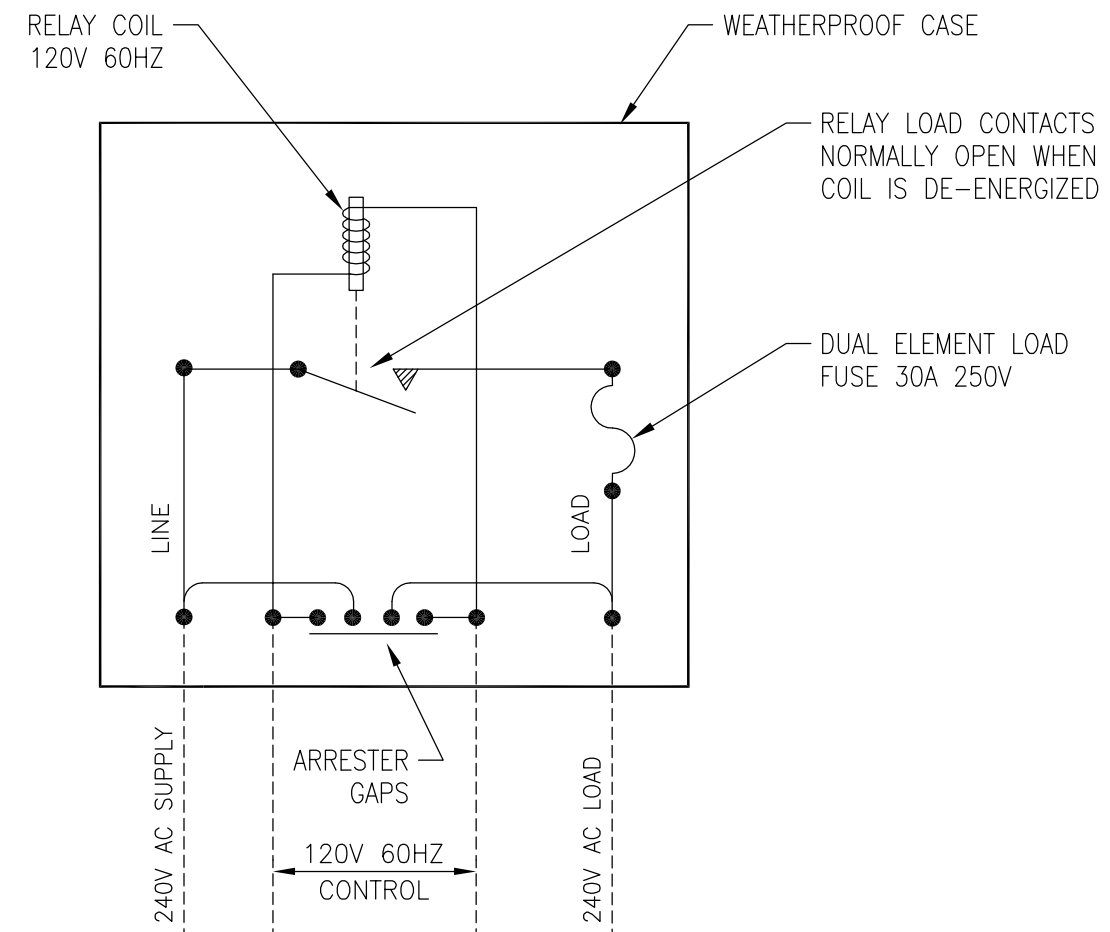

PHENOLIC WEATHERPROOF CASE, BROWN

FUSE - DUAL ELEMENT, TIME DELAY, CLASS RK5 - 250V/30A

CONTACTS  
NORMALLY  
OPEN

<b>TRINETICS</b> RELAY	
TYPE	MR-TD
SPEC. NO.	SERIAL NO.
6245	XXXX
INSTRUCTION 11046	
LOAD RATING	
POLES	AMPS VOLTS AC
1	30 120/240
CONTROL RATING	
120	VOLTS 60 cyc.
TRINETICS	
MENOMONEE FALLS WI, U.S.A.	
31070900	

NAMEPLATE DETAIL

WIRING DIAGRAM

THIS DRAWING AND ALL INFORMATION THEREON IS THE SOLE PROPERTY OF TRINETICS. IT MUST NOT BE COPIED, REPRODUCED OR SUBMITTED TO OTHERS WITHOUT WRITTEN AUTHORIZATION. ALL REPRODUCTIONS ARE SUBJECT TO RETURN ON DEMAND.

<b>TRINETICS</b>		<b>RELAY ASSEMBLY</b>	
		<b>MR-TD SPEC 6245</b>	
 THIRD ANGLE PROJECTION	SIZE <b>B</b>	DRAWN BY M Matuszewski	DATE 11/26/11
	FAMILY ID C1643	APPROX. WEIGHT 4 LB	SCALE 1/2
			PART NUMBER <b>31075500</b>