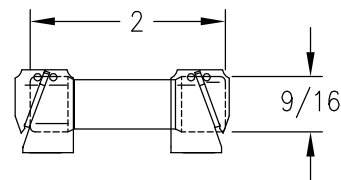

PHENOLIC WEATHERPROOF CASE, BROWN

FUSE - DUAL ELEMENT, TIME DELAY, CLASS RK5 - 250V/30A

CONTACTS  
NORMALLY  
OPEN

<b>TRINETICS</b> RELAY	
TYPE	MR-TD
SPEC. NO.	SERIAL NO.
6245	XXXX
INSTRUCTION 11046	
LOAD RATING	
POLES	AMPS VOLTS AC
1	30 120/240
CONTROL RATING	
120	VOLTS 60 cyc.
TRINETICS	
MENOMONEE FALLS WI, U.S.A.	
31070900	

NAMEPLATE DETAIL

WIRING DIAGRAM

THIS DRAWING AND ALL INFORMATION THEREON IS THE SOLE PROPERTY OF TRINETICS. IT MUST NOT BE COPIED, REPRODUCED OR SUBMITTED TO OTHERS WITHOUT WRITTEN AUTHORIZATION. ALL REPRODUCTIONS ARE SUBJECT TO RETURN ON DEMAND.

<b>TRINETICS</b>		<b>RELAY ASSEMBLY</b>	
		<b>MR-TD SPEC 6245</b>	
 THIRD ANGLE PROJECTION	SIZE <b>B</b>	DRAWN BY M Matuszewski	DATE 11/26/11
	FAMILY ID C1643	APPROX. WEIGHT 4 LB	SCALE 1/2
			PART NUMBER <b>31075500</b>