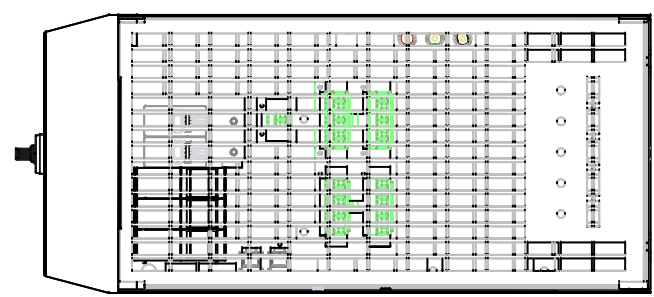

1 2 3 4 5 6 7 8

A

B

C

D

E

A

B

C

D

E

HUBBELL PQS APEX 150 A

BOTTOM CONNECTION 3W/4W 200-480V 50/60Hz IP20

DESCRIPTION  
**HUBBELL PQS  
 APEX ACTIVE FILTER  
 150A MODULE**

JOB NAME:  
 APEX 150A MODULE  
 JOB LOCATION:  
 DRAWING STATUS: