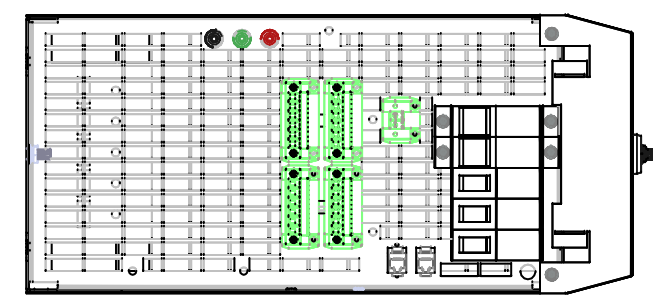

1 2 3 4 5 6 7 8

A

B

C

D

E

A

B

C

D

E

HUBBELL PQS APEX 150 A

BOTTOM CONNECTION 3W/4W 200-480V 50/60Hz IP20

DESCRIPTION  
**HUBBELL PQS  
 APEX ACTIVE FILTER  
 150A MODULE**

JOB NAME:  
 APEX 150A MODULE  
 JOB LOCATION:  
 DRAWING STATUS: