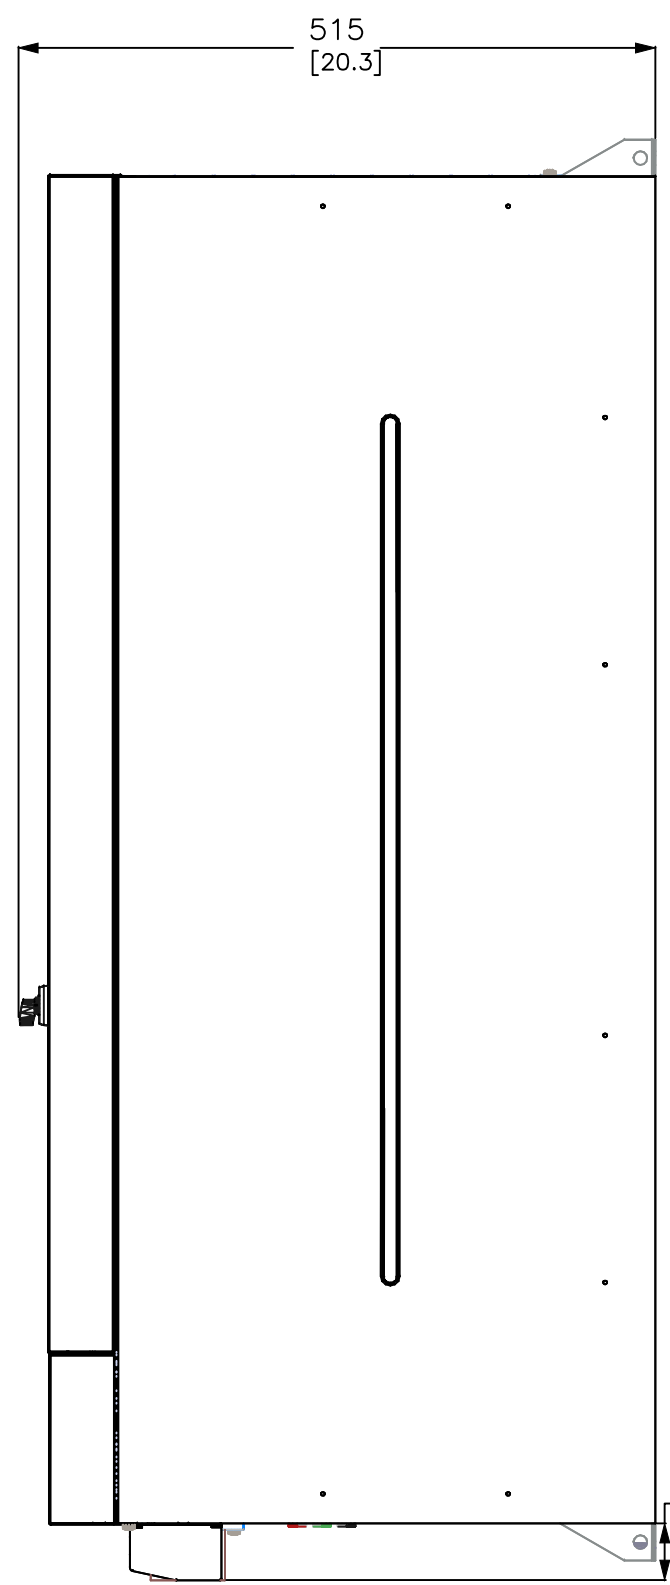

1 2 3 4 5 6 7 8

A

B

C

D

E

A

B

C

D

E

HUBBELL PQS APEX 150 A

BOTTOM CONNECTION 3W/4W 200-480V 50/60Hz IP20

DESCRIPTION  
**HUBBELL PQS  
 APEX ACTIVE FILTER  
 150A MODULE**

JOB NAME:  
 APEX 150A MODULE  
 JOB LOCATION:  
 DRAWING STATUS:

DRAWN BY DB	DRAWN DATE 06/10/2020	CHK BY	CHK DATE
SHEET OF		DWG NO.	
		REV	

ALL UNITS MEASURED IN mm [inches]

1 2 3 4 5 6 7 8