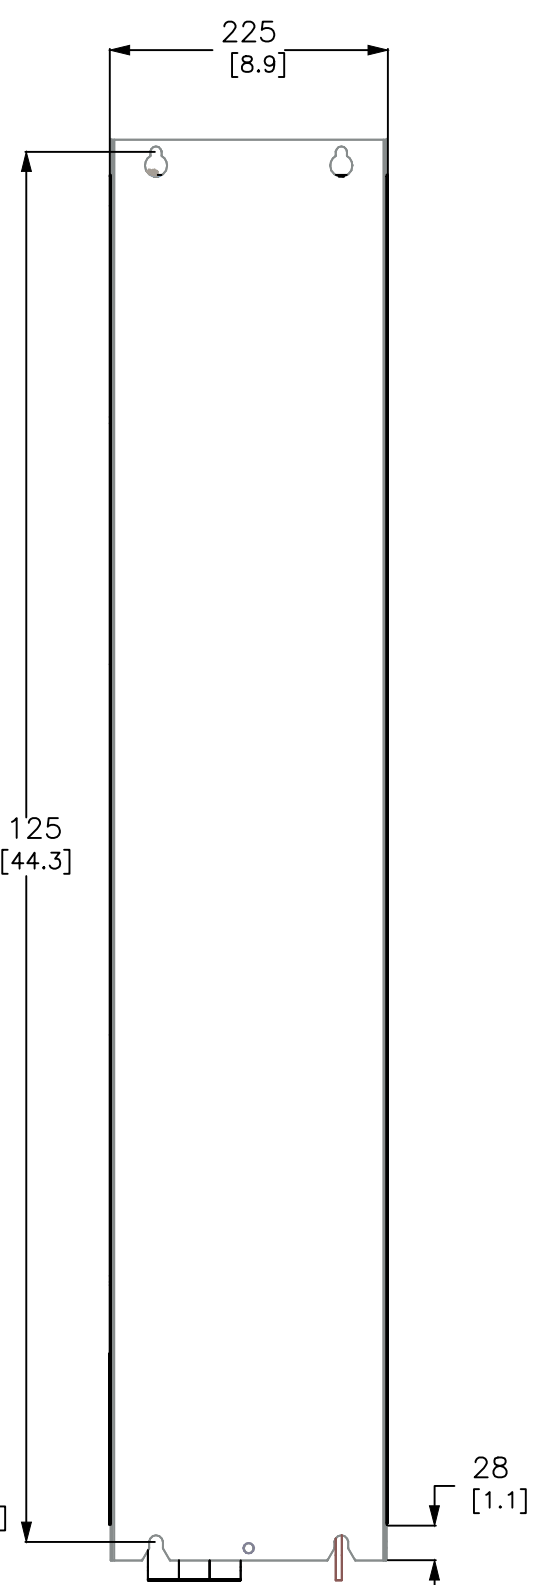

1 2 3 4 5 6 7 8

A

B

C

D

E

A

B

C

D

E

HUBBELL PQS APEX 150 A

BOTTOM CONNECTION 3W/4W 200-480V 50/60Hz IP20

DESCRIPTION  
**HUBBELL PQS  
 APEX ACTIVE FILTER  
 150A MODULE**

JOB NAME:  
 APEX 150A MODULE  
 JOB LOCATION:  
 DRAWING STATUS:

EQUIPMENT DESIGNATION:  
 BOTTOM CONNECTION  
 EQUIPMENT TYPE:  
 PQS APEX ACTIVE FILTER  
 DRAWING TYPE:

**CONFIDENTIAL**  
 THIS DRAWING SHALL BE USED ONLY AS SPECIFIED BY  
 HUBBELL. ANY OTHER USE, REPRODUCTION OR  
 DISCLOSURE TO OTHERS WITHOUT WRITTEN  
 PERMISSION IS PROHIBITED.  
 ALL DIMENSIONS IN INCHES UNLESS SPECIFIED

DRAWN BY DB	DRAWN DATE 06/10/2020	CHK BY	CHK DATE
SHEET OF		DWG NO.	
		REV	

ALL UNITS MEASURED IN mm [inches]

1 2 3 4 5 6 7 8