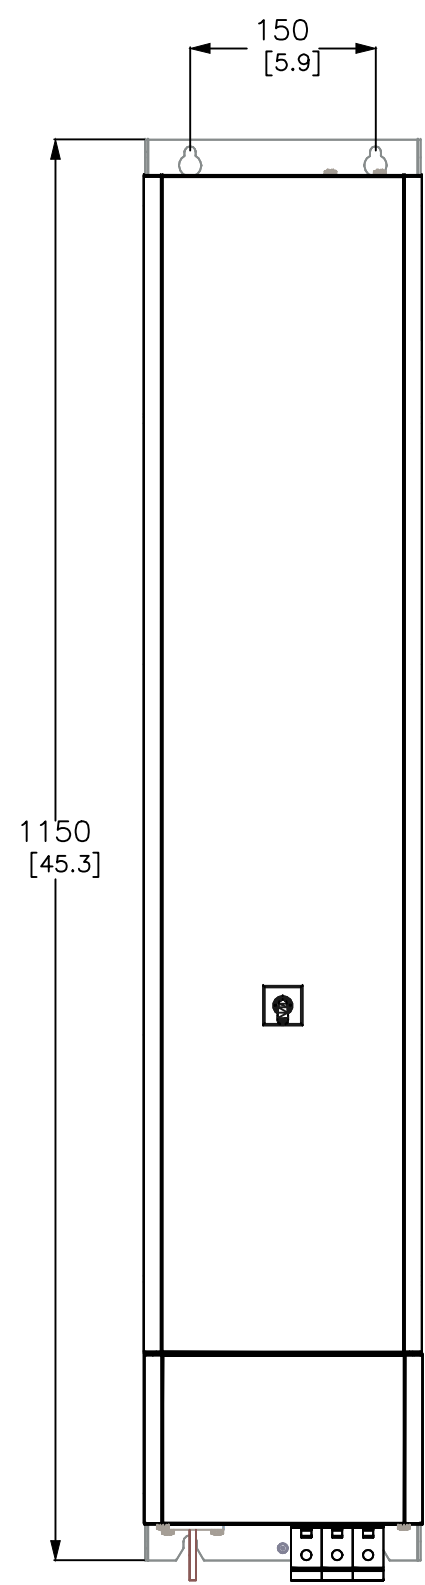

1 2 3 4 5 6 7 8

A

B

C

D

E

A

B

C

D

E

HUBBELL PQS APEX 150 A

BOTTOM CONNECTION 3W/4W 200-480V 50/60Hz IP20

DESCRIPTION  
**HUBBELL PQS  
 APEX ACTIVE FILTER  
 150A MODULE**

JOB NAME:  
 APEX 150A MODULE  
 JOB LOCATION:  
 DRAWING STATUS:

EQUIPMENT DESIGNATION:  
 BOTTOM CONNECTION  
 EQUIPMENT TYPE:  
 PQS APEX ACTIVE FILTER  
 DRAWING TYPE:

**CONFIDENTIAL**  
 THIS DRAWING SHALL BE USED ONLY AS SPECIFIED BY  
 HUBBELL. ANY OTHER USE, REPRODUCTION OR  
 DISCLOSURE TO OTHERS WITHOUT WRITTEN  
 PERMISSION IS PROHIBITED.  
 ALL DIMENSIONS IN INCHES UNLESS SPECIFIED

DRAWN BY DB	DRAWN DATE 06/10/2020	CHK BY	CHK DATE
SHEET OF		DWG NO.	
		REV	

ALL UNITS MEASURED IN mm [inches]

1 2 3 4 5 6 7 8