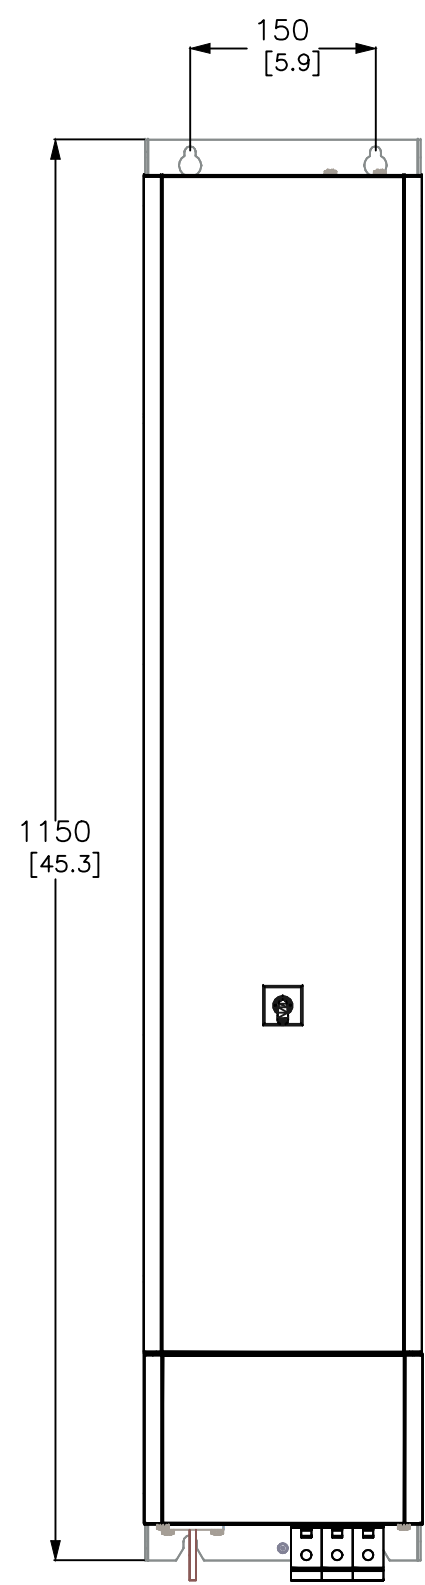

1 2 3 4 5 6 7 8

A

B

C

D

E

A

B

C

D

E

HUBBELL PQS APEX 200A BOTTOM CONNECTION 3W/4W 200-480V 50/60Hz IP20

DESCRIPTION			
HUBBELL PQS APEX ACTIVE FILTER 200A MODULE			
DRAWN BY	DRAWN DATE	CHK BY	CHK DATE
DB	06/10/2020		
SHEET	DWG NO.	REV	
OF			

JOB NAME: APEX 200A MODULE	EQUIPMENT DESIGNAION: BOTTOM CONNECTION
JOB LOCATION:	9 E I = DA 9 B H ' HMD 9 . POS APEX ACTIVE FILTER
DRAWING STATUS:	DRAWING TYPE:

CONFIDENTIAL

THIS DRAWING SHALL BE USED ONLY AS SPECIFIED BY HUBBELL. ANY OTHER USE, REPRODUCTION OR DISCLOSURE TO OTHERS WITHOUT WRITTEN PERMISSION IS PROHIBITED.

ALL DIMENSIONS IN INCHES UNLESS SPECIFIED

ALL UNITS MEASURED IN mm [inches]

1 2 3 4 5 6 7 8