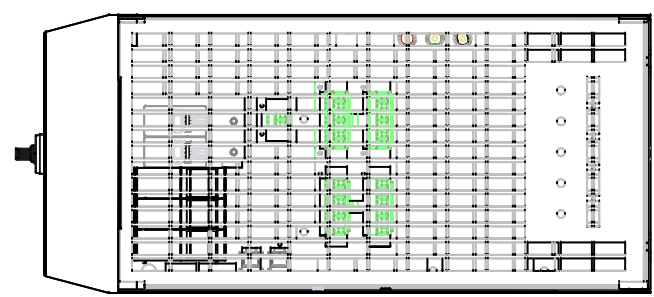

1 2 3 4 5 6 7 8

A

B

C

D

E

A

B

C

D

E