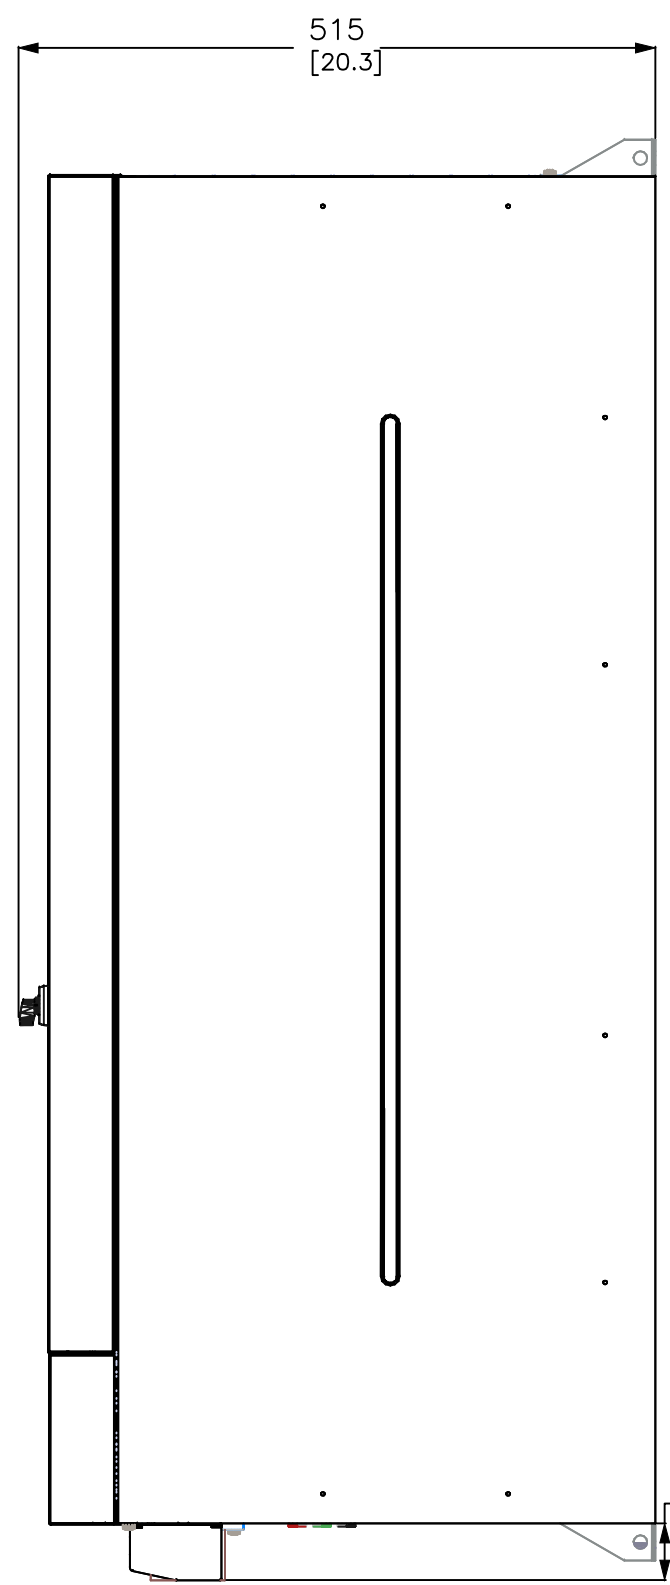

1 2 3 4 5 6 7 8

A

B

C

D

E

A

B

C

D

E

HUBBELL PQS APEX 200A BOTTOM CONNECTION 3W/4W 200-480V 50/60Hz IP20

DESCRIPTION			
HUBBELL PQS APEX ACTIVE FILTER 200A MODULE			
DRAWN BY	DRAWN DATE	CHK BY	CHK DATE
DB	06/10/2020		
SHEET	DWG NO.	REV	
OF			

JOB NAME: APEX 200A MODULE	EQUIPMENT DESIGNAION: BOTTOM CONNECTION
JOB LOCATION:	9 E I = DA 9 B H ' HMD 9 . POS APEX ACTIVE FILTER
DRAWING STATUS:	DRAWING TYPE:

CONFIDENTIAL

THIS DRAWING SHALL BE USED ONLY AS SPECIFIED BY HUBBELL. ANY OTHER USE, REPRODUCTION OR DISCLOSURE TO OTHERS WITHOUT WRITTEN PERMISSION IS PROHIBITED.

ALL DIMENSIONS IN INCHES UNLESS SPECIFIED

ALL UNITS MEASURED IN mm [inches]

1 2 3 4 5 6 7 8