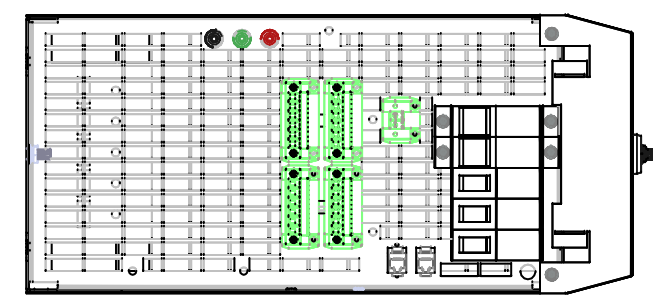

1 2 3 4 5 6 7 8

A

B

C

D

E

A

B

C

D

E

HUBBELL PQS APEX 200A BOTTOM CONNECTION 3W/4W 200-480V 50/60Hz IP20

DESCRIPTION			
HUBBELL PQS APEX ACTIVE FILTER 200A MODULE			
DRAWN BY	DRAWN DATE	CHK BY	CHK DATE
DB	06/10/2020		
SHEET	DWG NO.	REV	
OF			

JOB NAME: APEX 200A MODULE	EQUIPMENT DESIGNAION: BOTTOM CONNECTION
JOB LOCATION:	9 E I = DA 9 B H ' HMD 9 . POS APEX ACTIVE FILTER
DRAWING STATUS:	DRAWING TYPE:

CONFIDENTIAL

THIS DRAWING SHALL BE USED ONLY AS SPECIFIED BY HUBBELL. ANY OTHER USE, REPRODUCTION OR DISCLOSURE TO OTHERS WITHOUT WRITTEN PERMISSION IS PROHIBITED.