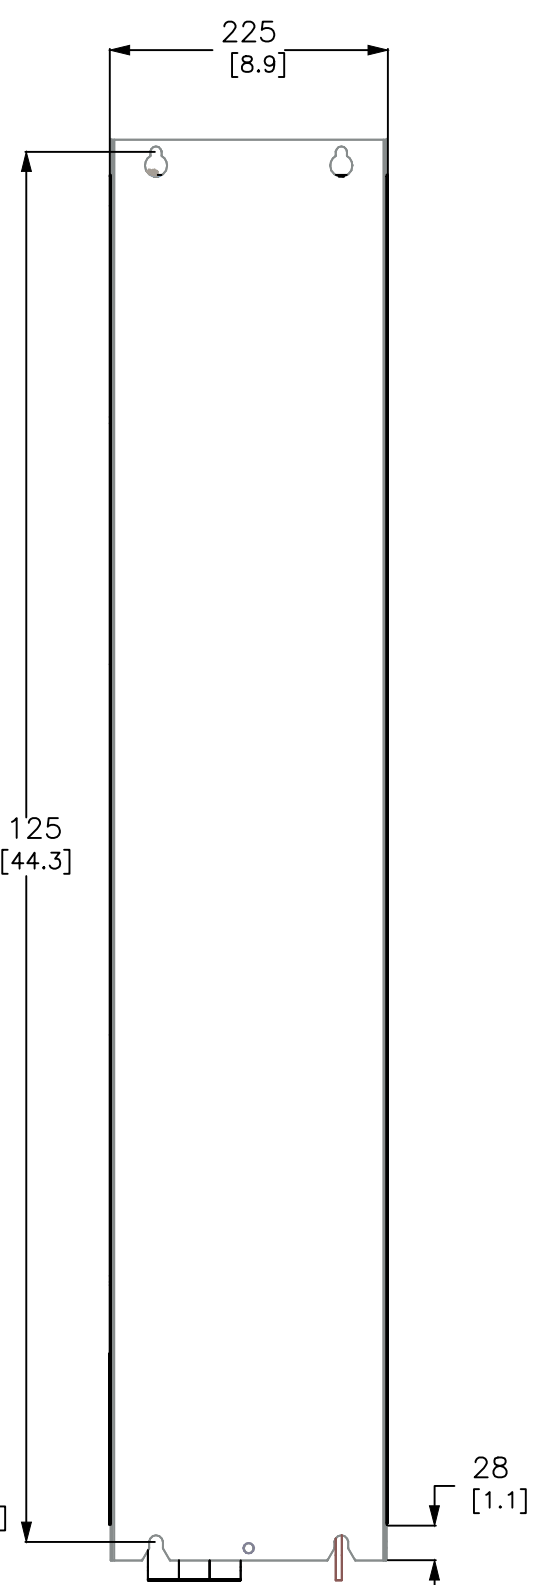

1 2 3 4 5 6 7 8

A

B

C

D

E

A

B

C

D

E

HUBBELL PQS APEX 200A BOTTOM CONNECTION 3W/4W 200-480V 50/60Hz IP20

DESCRIPTION			
HUBBELL PQS APEX ACTIVE FILTER 200A MODULE			
DRAWN BY	DRAWN DATE	CHK BY	CHK DATE
DB	06/10/2020		
SHEET	DWG NO.	REV	
OF			

JOB NAME: APEX 200A MODULE	EQUIPMENT DESIGNAION: BOTTOM CONNECTION
JOB LOCATION:	9 E I = DA 9 B H ' HMD 9 . POS APEX ACTIVE FILTER
DRAWING STATUS:	DRAWING TYPE:

CONFIDENTIAL

THIS DRAWING SHALL BE USED ONLY AS SPECIFIED BY HUBBELL. ANY OTHER USE, REPRODUCTION OR DISCLOSURE TO OTHERS WITHOUT WRITTEN PERMISSION IS PROHIBITED.

ALL DIMENSIONS IN INCHES UNLESS SPECIFIED

ALL UNITS MEASURED IN mm [inches]

1 2 3 4 5 6 7 8