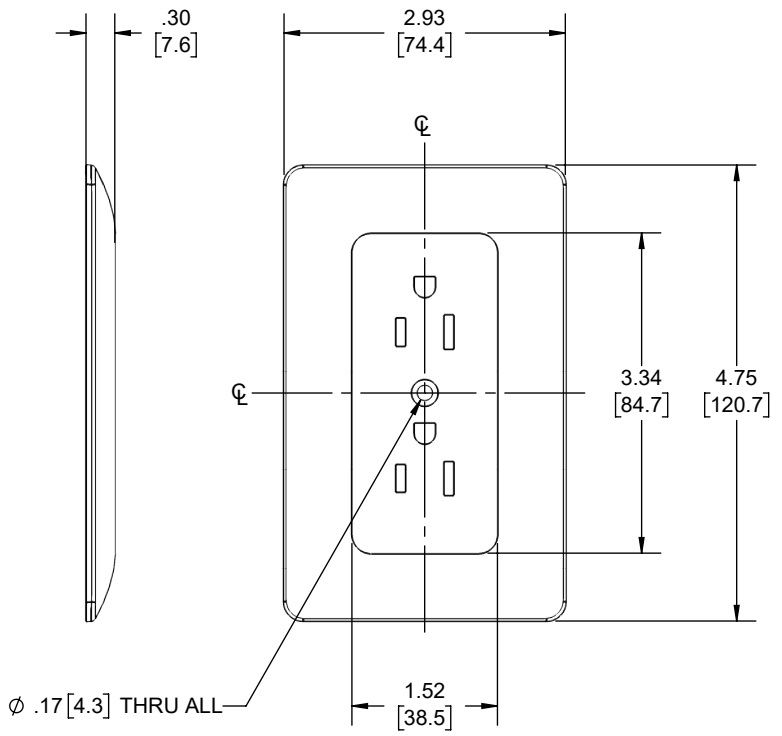

REVISIONS			
REV.	DATE	DESCRIPTION	BY
-	06-21-23	INITIAL RELEASE	JRM

Wall Plate, 1-Gang, Duplex Cover-Up, Masque Style

POLYBAG PACK W/ 1 #6-32 X 3/4" SCREW

DESCRIPTION	MATERIAL	FINISH
FASTENERS	STEEL	GALVANIZED
WALL PLATE	PVC	-

LIST OF PARTS

THE DESIGN AND DIMENSIONS OF THE PRODUCT SHOWN ON THIS DRAWING ARE SUBJECT TO CHANGE WITHOUT NOTICE

TITLE:
WALL PLATE, 1-GANG, DUPLEX COVER-UP, DUPLEX STYLE, WHITE

TOLERANCE UNLESS OTHERWISE SPECIFIED
.XX DECIMAL ± .015
.XXX DECIMAL ± .005
ANGLE ± 2°

	DRAWN BY:	JRM	SCALE:	1:2
	APP. BY:	N.S.		
	DATE:	06-21-23		

NOTES:
1. ALL DIMENSIONS ARE IN INCHES AND [MILLIMETERS]