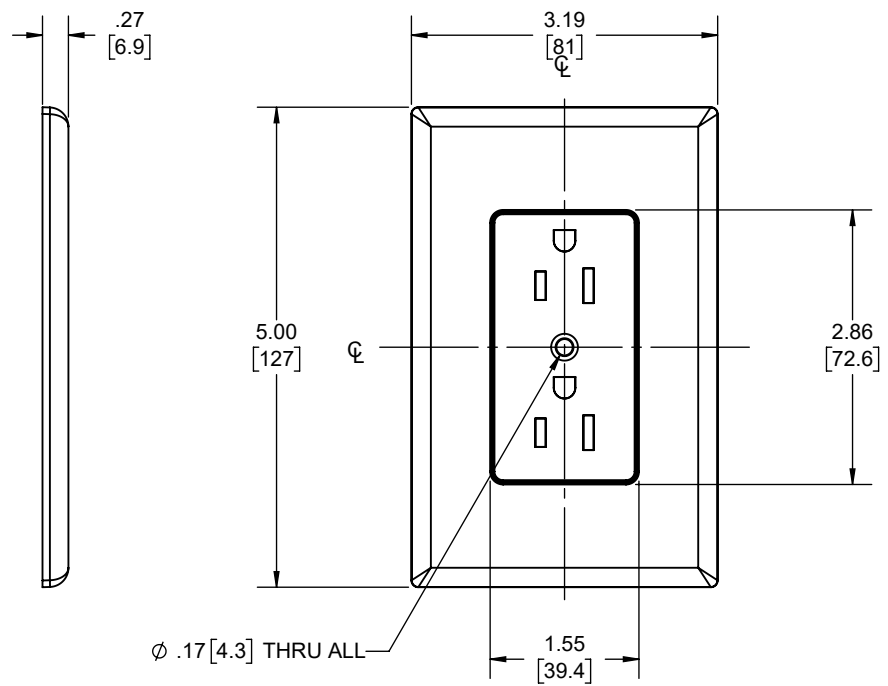

REVISIONS			
REV.	DATE	DESCRIPTION	BY
-	06-20-23	INITIAL RELEASE	JRM

(Wall Plate, 1-Gang, Duplex Cover-Up, Decorator Style)

(POLYBAG PACK W/ 1 #6-32 X 3/4" SCREW)

FASTENERS	STEEL	GALVANIZED
WALL PLATE	PVC	-
DESCRIPTION	MATERIAL	FINISH

**LIST OF PARTS**

THE DESIGN AND DIMENSIONS OF THE PRODUCT SHOWN ON THIS DRAWING ARE SUBJECT TO CHANGE WITHOUT NOTICE

TITLE:  
**WALL PLATE, 1-GANG, DUPLEX COVER-UP, DECORATOR STYLE**

TOLERANCE UNLESS OTHERWISE SPECIFIED		
.XX DECIMAL ± .015	.XXX DECIMAL ± .005	
ANGLE ± 2°		
DRAWN BY:	JRM	SCALE:
APP. BY:	N.S.	1:2
DATE:	06-20-23	

NOTES:  
1. ALL DIMENSIONS ARE IN INCHES AND [MILLIMETERS]