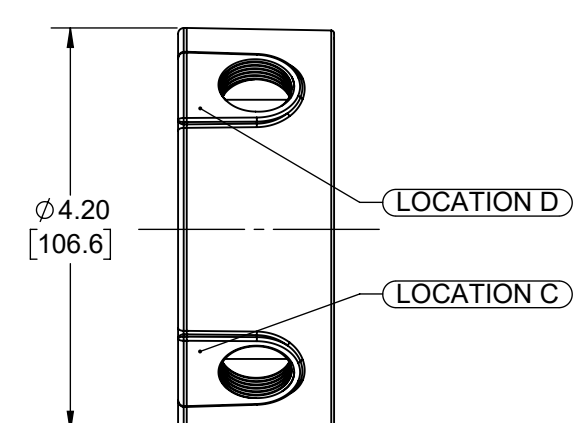

CAT. #	COLOR	Ø D	HARDWARE PACK	
			CLOSURE PLUG QTY.	MOUNTING SCREW QTY.
5363-0	GRAY AKZO NOBLE# JW107N	.62 [15.7]	4	2

REVISIONS			
REV.	DATE	DESCRIPTION	BY:
-	12-23-21	INITIAL RELEASE OF DRAWING	MS

FILE NO. :
4 INCH ROUND EXTENSION ADAPTER WITH 4 OUTLETS CUS

#10-24 UNC-2A X 1/2"
RD. HD. HEADER PT. SCREW

ALTERNATE	ZINC	NATURAL
PRIMARY	LEXAN	GRAY
GRAY BOX	MATERIAL	FINISH
	CLOSURE PLUG 1/2" NPT	
MOUNTING SCREW	C1022 STEEL	.00015" ZINC PASSIVATION
ROUND EXTENSION ADAPTER	DIE-CAST ALUMINUM	PAINT
DESCRIPTION	MATERIAL	FINISH
THE DESIGN AND DIMENSIONS OF THE PRODUCT SHOWN ON THIS DRAWING ARE SUBJECT TO CHANGE WITHOUT NOTICE		
TITLE: 4" ROUND EXTENSION ADAPTER WITH 4-HOLES		

- NOTES:**
- ALL DIMENSIONS ARE IN INCHES AND [MILLIMETERS]
 - BOX VOLUME: 16.50 IN³ [270.4 CM³]
 - UL, CSA & NEMA LISTED.

CAT. #	OUTLETS		
	OUTLET SIZE	OUTLET LOCATION	OUTLET QTY.
5363-0	1/2" - 14 NPT	A,B,C & D	1

TOLERANCE UNLESS OTHERWISE SPECIFIED

.XX DECIMAL ±.015
.XXX DECIMAL ±.005
ANGLE ±2°

RACO

DRAWN BY: MS
APP. BY: N.S.
DATE: 12-23-21

SCALE: 1:2

SIZE: **B**

DIMENSION SHEET FOR CAT. NO.
SEE CHART