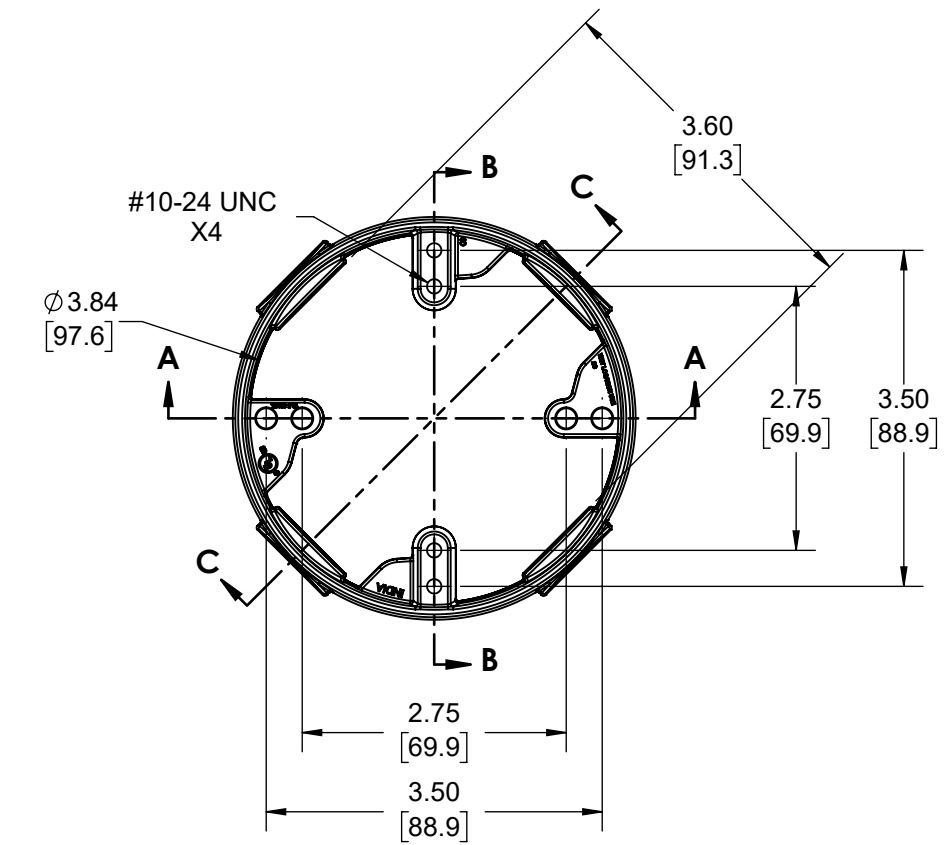

CAT. #	COLOR	Ø D	HARDWARE PACK	
			CLOSURE PLUG QTY.	MOUNTING SCREW QTY.
5363-0	GRAY AKZO NOBLE# JW107N	.62 [15.7]	4	2

REVISIONS			
REV.	DATE	DESCRIPTION	BY:
-	12-23-21	INITIAL RELEASE OF DRAWING	MS

FILE NO. :
4 INCH ROUND EXTENSION ADAPTER WITH 4 OUTLETS CUS

#10-24 UNC-2A X 1/2"
RD. HD. HEADER PT. SCREW

ALTERNATE	ZINC	NATURAL
PRIMARY	LEXAN	GRAY
GRAY BOX	MATERIAL	FINISH
	CLOSURE PLUG 1/2" NPT	
MOUNTING SCREW	C1022 STEEL	.00015" ZINC PASSIVATION
ROUND EXTENSION ADAPTER	DIE-CAST ALUMINUM	PAINT
DESCRIPTION	MATERIAL	FINISH
THE DESIGN AND DIMENSIONS OF THE PRODUCT SHOWN ON THIS DRAWING ARE SUBJECT TO CHANGE WITHOUT NOTICE		
TITLE: 4" ROUND EXTENSION ADAPTER WITH 4-HOLES		

- NOTES:**
- ALL DIMENSIONS ARE IN INCHES AND [MILLIMETERS]
 - BOX VOLUME: 16.50 IN³ [270.4 CM³]
 - UL, CSA & NEMA LISTED.

CAT. #	OUTLETS		
	OUTLET SIZE	OUTLET LOCATION	OUTLET QTY.
5363-0	1/2" - 14 NPT	A,B,C & D	1

TOLERANCE UNLESS OTHERWISE SPECIFIED

.XX DECIMAL ±.015
.XXX DECIMAL ±.005
ANGLE ±2°

RACO

DRAWN BY: MS
APP. BY: N.S.
DATE: 12-23-21

SCALE: 1:2

SIZE: **B**

DIMENSION SHEET FOR CAT. NO.
SEE CHART