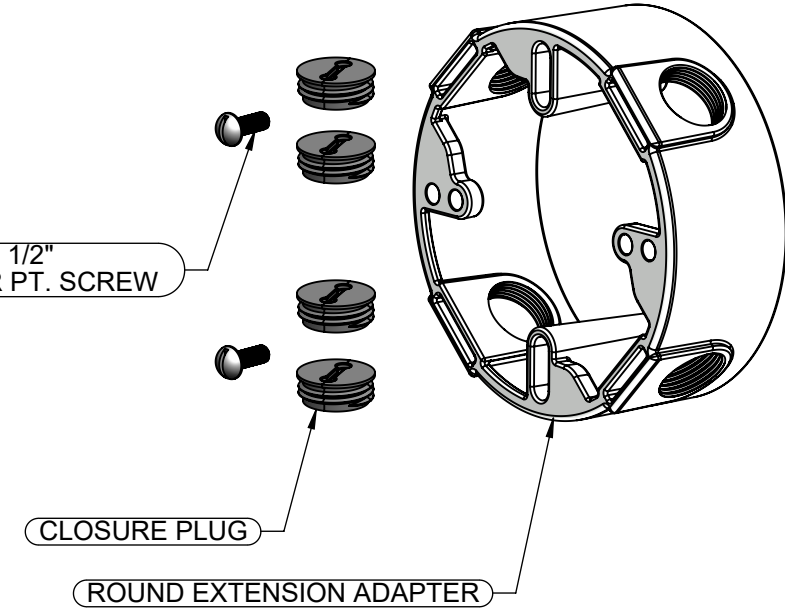

CAT. #	COLOR	Ø D	HARDWARE PACK	
			CLOSURE PLUG QTY.	MOUNTING SCREW QTY.
5363-0	GRAY AKZO NOBLE# JW107N	.62 [15.7]	4	2

REVISIONS			
REV.	DATE	DESCRIPTION	BY:
-	12-23-21	INITIAL RELEASE OF DRAWING	MS

FILE NO. :
4 INCH ROUND EXTENSION ADAPTER WITH 4 OUTLETS CUS

#10-24 UNC-2A X 1/2"
RD. HD. HEADER PT. SCREW

ALTERNATE	ZINC	NATURAL
PRIMARY	LEXAN	GRAY
GRAY BOX	MATERIAL	FINISH
	CLOSURE PLUG 1/2" NPT	
MOUNTING SCREW	C1022 STEEL	.00015" ZINC PASSIVATION
ROUND EXTENSION ADAPTER	DIE-CAST ALUMINUM	PAINT
DESCRIPTION	MATERIAL	FINISH
THE DESIGN AND DIMENSIONS OF THE PRODUCT SHOWN ON THIS DRAWING ARE SUBJECT TO CHANGE WITHOUT NOTICE		
TITLE: 4" ROUND EXTENSION ADAPTER WITH 4-HOLES		

- NOTES:**
- ALL DIMENSIONS ARE IN INCHES AND [MILLIMETERS]
 - BOX VOLUME: 16.50 IN³ [270.4 CM³]
 - UL, CSA & NEMA LISTED.

CAT. #	OUTLETS		
	OUTLET SIZE	OUTLET LOCATION	OUTLET QTY.
5363-0	1/2" - 14 NPT	A,B,C & D	1

TOLERANCE UNLESS OTHERWISE SPECIFIED

.XX DECIMAL ±.015
.XXX DECIMAL ±.005
ANGLE ±2°

RACO

DRAWN BY: MS
APP. BY: N.S.
DATE: 12-23-21

SCALE: 1:2

SIZE: **B**

DIMENSION SHEET FOR CAT. NO.
SEE CHART