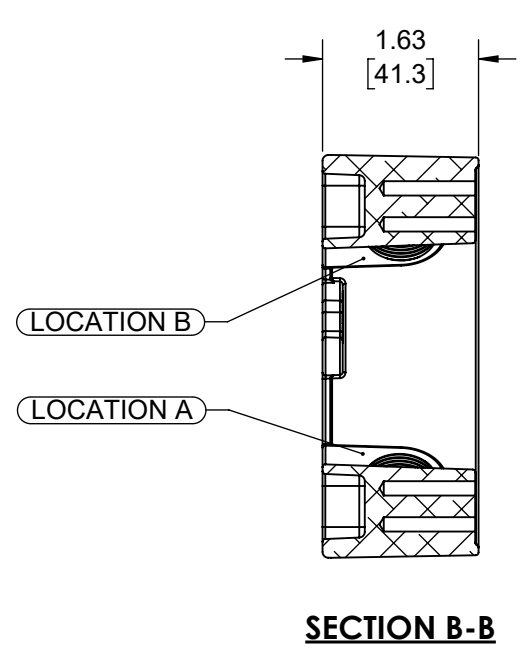

CAT. #	COLOR	Ø D	HARDWARE PACK	
			CLOSURE PLUG QTY.	MOUNTING SCREW QTY.
5363-0	GRAY AKZO NOBLE# JW107N	.62 [15.7]	4	2

REVISIONS			
REV.	DATE	DESCRIPTION	BY:
-	12-23-21	INITIAL RELEASE OF DRAWING	MS

FILE NO. :
4 INCH ROUND EXTENSION ADAPTER WITH 4 OUTLETS CUS

#10-24 UNC-2A X 1/2"
RD. HD. HEADER PT. SCREW

ALTERNATE	ZINC	NATURAL
PRIMARY	LEXAN	GRAY
GRAY BOX	MATERIAL	FINISH
	CLOSURE PLUG 1/2" NPT	
MOUNTING SCREW	C1022 STEEL	.00015" ZINC PASSIVATION
ROUND EXTENSION ADAPTER	DIE-CAST ALUMINUM	PAINT
DESCRIPTION	MATERIAL	FINISH
THE DESIGN AND DIMENSIONS OF THE PRODUCT SHOWN ON THIS DRAWING ARE SUBJECT TO CHANGE WITHOUT NOTICE		
TITLE: 4" ROUND EXTENSION ADAPTER WITH 4-HOLES		

- NOTES:**
- ALL DIMENSIONS ARE IN INCHES AND [MILLIMETERS]
 - BOX VOLUME: 16.50 IN³ [270.4 CM³]
 - UL, CSA & NEMA LISTED.

CAT. #	OUTLETS		
	OUTLET SIZE	OUTLET LOCATION	OUTLET QTY.
5363-0	1/2" - 14 NPT	A,B,C & D	1

TOLERANCE UNLESS OTHERWISE SPECIFIED

.XX DECIMAL ±.015
.XXX DECIMAL ±.005
ANGLE ±2°

RACO

DRAWN BY: MS
APP. BY: N.S.
DATE: 12-23-21

SCALE: 1:2

SIZE: **B**

DIMENSION SHEET FOR CAT. NO.
SEE CHART