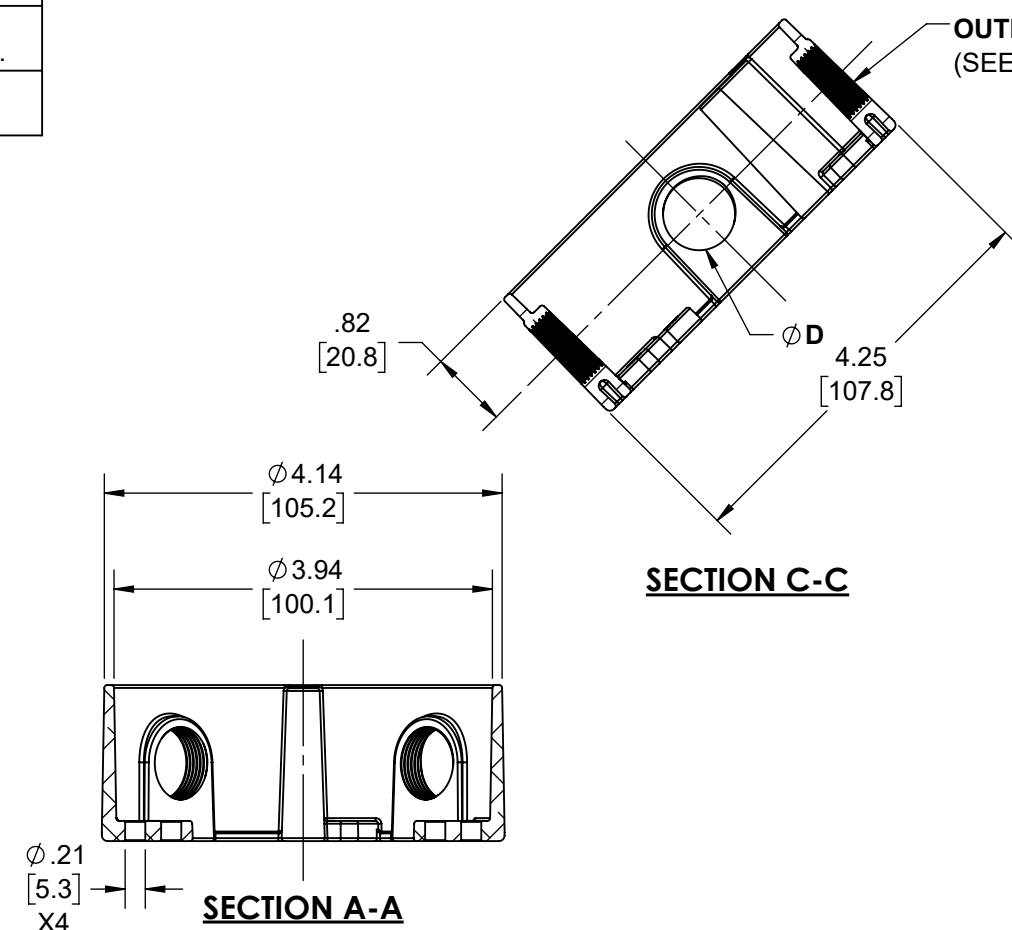

CAT. #	COLOR	Ø D	HARDWARE PACK	
			CLOSURE PLUG QTY.	MOUNTING SCREW QTY.
5363-0	GRAY AKZO NOBLE# JW107N	.62 [15.7]	4	2

REVISIONS			
REV.	DATE	DESCRIPTION	BY:
-	12-23-21	INITIAL RELEASE OF DRAWING	MS

FILE NO. :
4 INCH ROUND EXTENSION ADAPTER WITH 4 OUTLETS CUS

#10-24 UNC-2A X 1/2"
RD. HD. HEADER PT. SCREW

ALTERNATE	ZINC	NATURAL
PRIMARY	LEXAN	GRAY
GRAY BOX	MATERIAL	FINISH
	CLOSURE PLUG 1/2" NPT	
MOUNTING SCREW	C1022 STEEL	.00015" ZINC PASSIVATION
ROUND EXTENSION ADAPTER	DIE-CAST ALUMINUM	PAINT
DESCRIPTION	MATERIAL	FINISH
THE DESIGN AND DIMENSIONS OF THE PRODUCT SHOWN ON THIS DRAWING ARE SUBJECT TO CHANGE WITHOUT NOTICE		
TITLE: 4" ROUND EXTENSION ADAPTER WITH 4-HOLES		

- NOTES:**
- ALL DIMENSIONS ARE IN INCHES AND [MILLIMETERS]
 - BOX VOLUME: 16.50 IN³ [270.4 CM³]
 - UL, CSA & NEMA LISTED.

CAT. #	OUTLETS		
	OUTLET SIZE	OUTLET LOCATION	OUTLET QTY.
5363-0	1/2" - 14 NPT	A,B,C & D	1

TOLERANCE UNLESS OTHERWISE SPECIFIED

.XX DECIMAL ±.015
.XXX DECIMAL ±.005
ANGLE ±2°

RACO

DRAWN BY: MS
APP. BY: N.S.
DATE: 12-23-21

SCALE: 1:2

SIZE: **B**

DIMENSION SHEET FOR CAT. NO.
SEE CHART