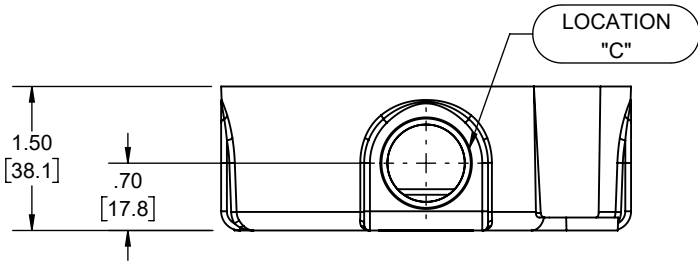

REVISIONS			
REV.	DATE	DESCRIPTION	BY
-	02-15-22	INITIAL RELEASE	RMV

(FS Box, Round, Non-Metallic, 5 Hole, 3/4")

Plug, Non-Metallic, 3/4"

Reducer, 3/4-1/2 NPT, Non-Metallic

LOCATION "B"

LOCATION "D"

LOCATION "C"

DESCRIPTION	MATERIAL	FINISH
REDUCER	PVC	GRAY
PLUG	PVC	GRAY
ROUND BOX	PVC	GRAY

LIST OF PARTS

THE DESIGN AND DIMENSIONS OF THE PRODUCT SHOWN ON THIS DRAWING ARE SUBJECT TO CHANGE WITHOUT NOTICE

TITLE:
PLASTIC ROUND BOX ADAPTER

TOLERANCE UNLESS OTHERWISE SPECIFIED
.XX DECIMAL ± .015
.XXX DECIMAL ± .005
ANGLE ± 2°

	DRAWN BY:	RMV	SCALE:	SIZE:
	APP. BY:	N.S.		
	DATE:	02-15-22		

KNOCKOUTS		
TRADE SIZE	LOCATION	QTY.
3/4" NPT	A, B, C, D, E	1

- NOTES:
- ALL DIMENSIONS ARE IN INCHES AND [MILLIMETERS]
 - BOX VOLUME: 13.5 IN³ [221.0 CM³]
 - UL LISTED