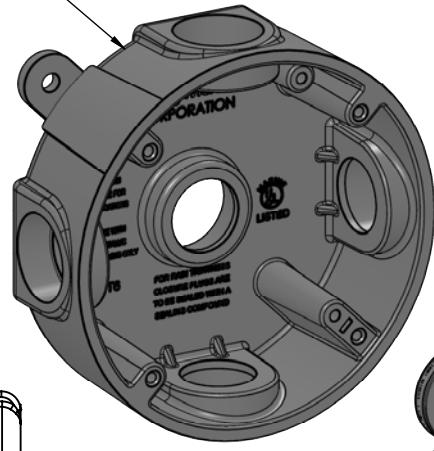

REVISIONS			
REV.	DATE	DESCRIPTION	BY
-	02-15-22	INITIAL RELEASE	RMV

(FS Box, Round, Non-Metallic, 5 Hole, 3/4")

Plug, Non-Metallic, 3/4"

Reducer, 3/4-1/2 NPT, Non-Metallic

LOCATION "B"

LOCATION "D"

LOCATION "C"

DESCRIPTION	MATERIAL	FINISH
REDUCER	PVC	GRAY
PLUG	PVC	GRAY
ROUND BOX	PVC	GRAY

LIST OF PARTS

THE DESIGN AND DIMENSIONS OF THE PRODUCT SHOWN ON THIS DRAWING ARE SUBJECT TO CHANGE WITHOUT NOTICE

TITLE:
PLASTIC ROUND BOX ADAPTER

TOLERANCE UNLESS OTHERWISE SPECIFIED
.XX DECIMAL ± .015
.XXX DECIMAL ± .005
ANGLE ± 2°

	DRAWN BY:	RMV	SCALE:	SIZE:
	APP. BY:	N.S.		
	DATE:	02-15-22		

KNOCKOUTS		
TRADE SIZE	LOCATION	QTY.
3/4" NPT	A, B, C, D, E	1

- NOTES:
- ALL DIMENSIONS ARE IN INCHES AND [MILLIMETERS]
 - BOX VOLUME: 13.5 IN³ [221.0 CM³]
 - UL LISTED