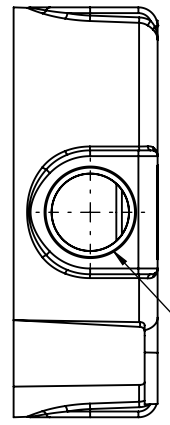

REVISIONS			
REV.	DATE	DESCRIPTION	BY
-	02-15-22	INITIAL RELEASE	RMV

(FS Box, Round, Non-Metallic, 5 Hole, 3/4")

Plug, Non-Metallic, 3/4"

Reducer, 3/4-1/2 NPT, Non-Metallic

LOCATION "B"

LOCATION "D"

LOCATION "C"

DESCRIPTION	MATERIAL	FINISH
REDUCER	PVC	GRAY
PLUG	PVC	GRAY
ROUND BOX	PVC	GRAY

LIST OF PARTS

THE DESIGN AND DIMENSIONS OF THE PRODUCT SHOWN ON THIS DRAWING ARE SUBJECT TO CHANGE WITHOUT NOTICE

TITLE:
PLASTIC ROUND BOX ADAPTER

TOLERANCE UNLESS OTHERWISE SPECIFIED
.XX DECIMAL ± .015
.XXX DECIMAL ± .005
ANGLE ± 2°

	DRAWN BY:	RMV	SCALE:	SIZE:
	APP. BY:	N.S.		
	DATE:	02-15-22		

KNOCKOUTS		
TRADE SIZE	LOCATION	QTY.
3/4" NPT	A, B, C, D, E	1

- NOTES:
- ALL DIMENSIONS ARE IN INCHES AND [MILLIMETERS]
 - BOX VOLUME: 13.5 IN³ [221.0 CM³]
 - UL LISTED