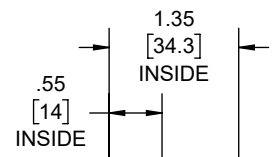

REVISIONS			
REV.	DATE	DESCRIPTION	BY
-	02-15-22	INITIAL RELEASE	RMV

(FS Box, Round, Non-Metallic, 5 Hole, 3/4")

Plug, Non-Metallic, 3/4"

Reducer, 3/4-1/2 NPT, Non-Metallic

LOCATION "B"

LOCATION "D"

LOCATION "C"

DESCRIPTION	MATERIAL	FINISH
REDUCER	PVC	GRAY
PLUG	PVC	GRAY
ROUND BOX	PVC	GRAY

LIST OF PARTS

THE DESIGN AND DIMENSIONS OF THE PRODUCT SHOWN ON THIS DRAWING ARE SUBJECT TO CHANGE WITHOUT NOTICE

TITLE:
PLASTIC ROUND BOX ADAPTER

TOLERANCE UNLESS OTHERWISE SPECIFIED
.XX DECIMAL ± .015
.XXX DECIMAL ± .005
ANGLE ± 2°

	DRAWN BY:	RMV	SCALE:	SIZE:
	APP. BY:	N.S.		
	DATE:	02-15-22		

KNOCKOUTS		
TRADE SIZE	LOCATION	QTY.
3/4" NPT	A, B, C, D, E	1

- NOTES:
- ALL DIMENSIONS ARE IN INCHES AND [MILLIMETERS]
 - BOX VOLUME: 13.5 IN³ [221.0 CM³]
 - UL LISTED