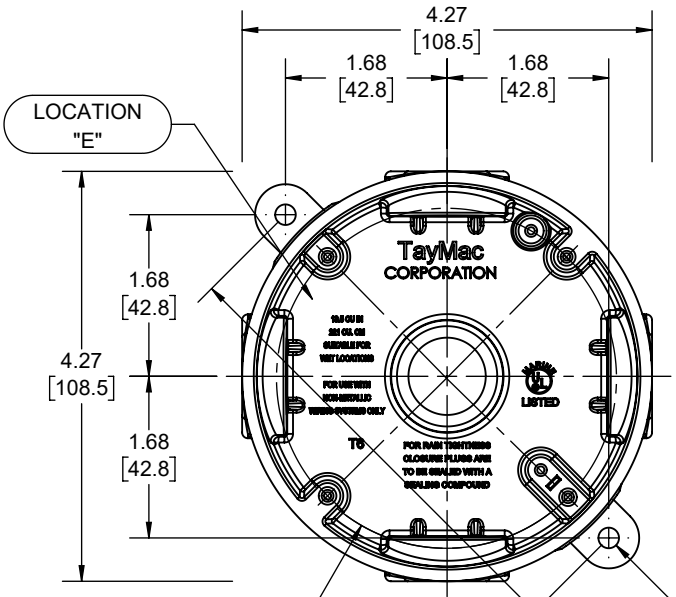

REVISIONS			
REV.	DATE	DESCRIPTION	BY
-	02-15-22	INITIAL RELEASE	RMV

(FS Box, Round, Non-Metallic, 5 Hole, 3/4")

Plug, Non-Metallic, 3/4"

Reducer, 3/4-1/2 NPT, Non-Metallic

LOCATION "B"

LOCATION "D"

LOCATION "C"

DESCRIPTION	MATERIAL	FINISH
REDUCER	PVC	GRAY
PLUG	PVC	GRAY
ROUND BOX	PVC	GRAY

LIST OF PARTS

THE DESIGN AND DIMENSIONS OF THE PRODUCT SHOWN ON THIS DRAWING ARE SUBJECT TO CHANGE WITHOUT NOTICE

TITLE:
PLASTIC ROUND BOX ADAPTER

TOLERANCE UNLESS OTHERWISE SPECIFIED
.XX DECIMAL ± .015
.XXX DECIMAL ± .005
ANGLE ± 2°

	DRAWN BY:	RMV	SCALE:	SIZE:
	APP. BY:	N.S.		
	DATE:	02-15-22		

KNOCKOUTS		
TRADE SIZE	LOCATION	QTY.
3/4" NPT	A, B, C, D, E	1

- NOTES:
- ALL DIMENSIONS ARE IN INCHES AND [MILLIMETERS]
 - BOX VOLUME: 13.5 IN³ [221.0 CM³]
 - UL LISTED