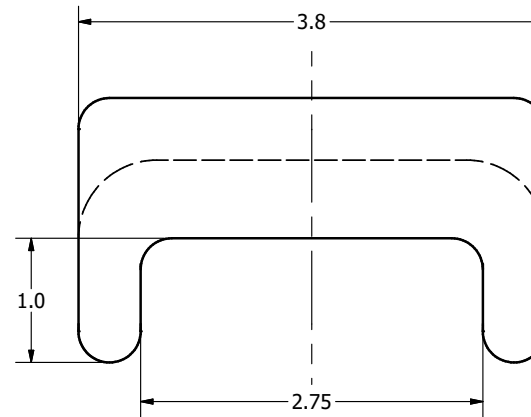

NOTES

1. MATERIAL: DRY PROCESS PORCELAIN, FINISH - WHITE GLAZED

CATALOG NO. 1121

 THIS SYMBOL IDENTIFIES CRITICAL FEATURES

		HUBBELL POWER SYSTEMS, Inc.	
TITLE			
CABLE RACK INSULATOR			
SIZE	CAT / PART / ASSY NO.	DWG NO.	REV
B	1121	SA1121	B
DO NOT SCALE THIS DRAWING	DRN BY JRT	DATE 02/27/24	SHEET 1 OF 1