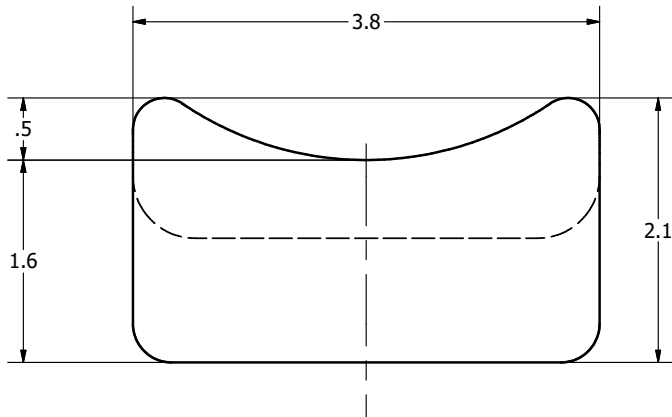

NOTES

1. MATERIAL: DRY PROCESS PORCELAIN, FINISH - WHITE GLAZED

CATALOG NO. 1121

 THIS SYMBOL IDENTIFIES CRITICAL FEATURES

		HUBBELL POWER SYSTEMS, Inc.	
TITLE			
CABLE RACK INSULATOR			
SIZE	CAT / PART / ASSY NO.	DWG NO.	REV
B	1121	SA1121	B
DO NOT SCALE THIS DRAWING	DRN BY JRT	DATE 02/27/24	SHEET 1 OF 1