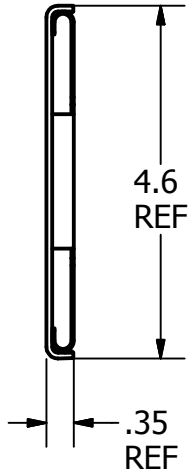

PARTS LIST			
ITEM	QTY	PART NUMBER	DESCRIPTION
1	1	PS200102C	_ SPLICE TRAY BOTTOM
2	1	PS20501C	_ CLEAR TRAY LID
3	4	PSCBS16 WITH TAPE	6 POSITION CHIP WITH 2 SIDED TAPE

<h1>CHANCE[®]</h1>	 HUBBELL POWER SYSTEMS, INC.			
	TITLE <h2>24 FIBER TRAY</h2>			
CONFIDENTIAL: THIS DRAWING AND ITS CONTENTS ARE CONFIDENTIAL AND THE EXCLUSIVE PROPERTY OF HUBBELL POWER SYSTEMS. NO PUBLICATION, DISTRIBUTION, OR COPIES MAY BE MADE WITHOUT THE WRITTEN CONSENT OF HUBBELL POWER SYSTEMS. HUBBELL POWER SYSTEMS UNPUBLISHED ALL RIGHTS RESERVED UNDER THE COPYRIGHT LAWS.	SIZE A	CAT / PART / ASSY NO. PSC20524	DWG NO. SA20524	REV -
	DO NOT SCALE THIS DRAWING	DRN BY GKT	DATE 6/28/17	SHEET 1 OF 1