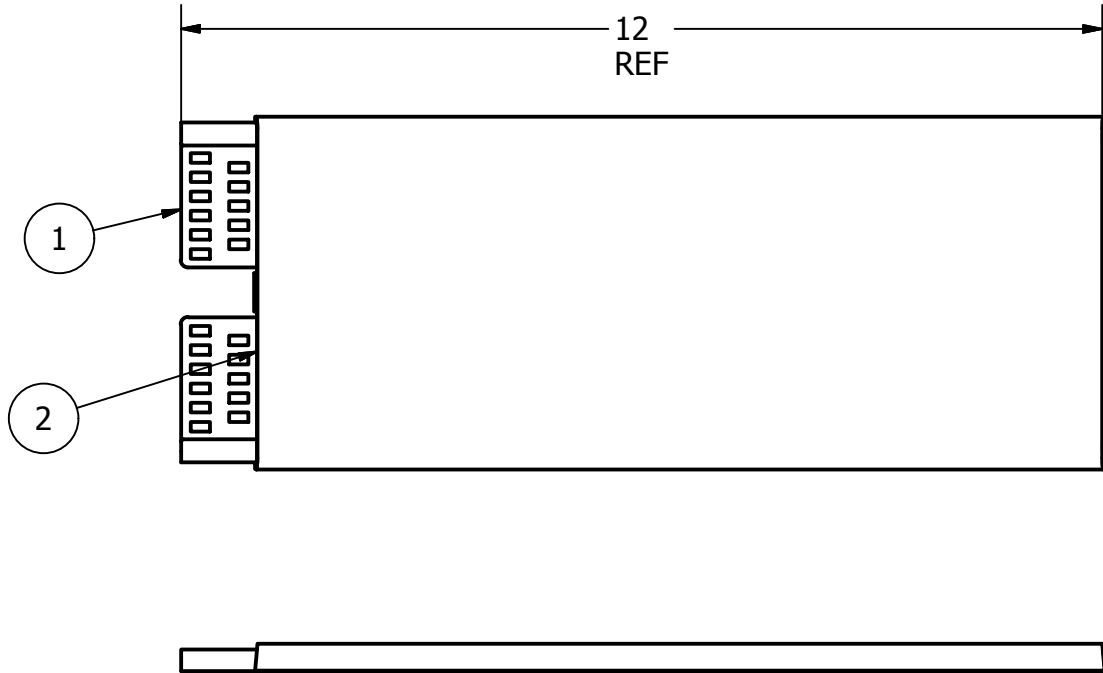

PARTS LIST			
ITEM	QTY	PART NUMBER	DESCRIPTION
1	1	PS200102C	_ SPLICE TRAY BOTTOM
2	1	PS20501C	_ CLEAR TRAY LID
3	4	PSCBS16 WITH TAPE	6 POSITION CHIP WITH 2 SIDED TAPE

<h1>CHANCE[®]</h1>	 HUBBELL POWER SYSTEMS, INC.			
	TITLE <h2>24 FIBER TRAY</h2>			
CONFIDENTIAL: THIS DRAWING AND ITS CONTENTS ARE CONFIDENTIAL AND THE EXCLUSIVE PROPERTY OF HUBBELL POWER SYSTEMS. NO PUBLICATION, DISTRIBUTION, OR COPIES MAY BE MADE WITHOUT THE WRITTEN CONSENT OF HUBBELL POWER SYSTEMS. HUBBELL POWER SYSTEMS UNPUBLISHED ALL RIGHTS RESERVED UNDER THE COPYRIGHT LAWS.	SIZE A	CAT / PART / ASSY NO. PSC20524	DWG NO. SA20524	REV -
	DO NOT SCALE THIS DRAWING	DRN BY GKT	DATE 6/28/17	SHEET 1 OF 1