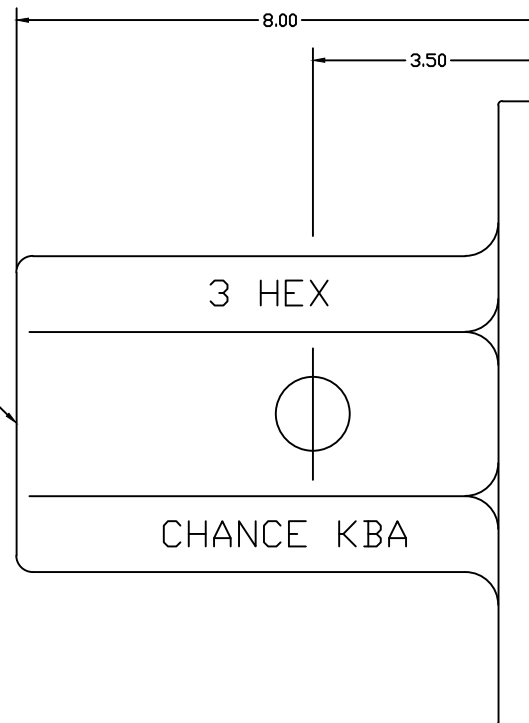

3" HEX KELLY BAR ADAPTER

ACCEPTS 3" HEX KELLY BAR ADAPTER

CHANCE		 HUBBELL POWER SYSTEMS <small>POWER SYSTEMS, INC.</small>	
<small>CONFIDENTIAL: THIS DRAWING AND ITS CONTENTS ARE CONFIDENTIAL AND THE EXCLUSIVE PROPERTY OF HUBBELL POWER SYSTEMS. NO PUBLICATION, DISTRIBUTION OR COPIES MAY BE MADE WITHOUT THE WRITTEN CONSENT OF HUBBELL POWER SYSTEMS. HUBBELL POWER SYSTEMS UNPUBLISHED ALL RIGHTS RESERVED UNDER THE COPYRIGHT LAWS.</small>		TITLE 3" HEX KELLY BAR ADAPTER	
SIZE	DWG NO.	REV	
SB	SA3030940	-	
DO NOT SCALE THIS DRAWING	DRN BY JCA	DATE 10/5/11	SHEET 1