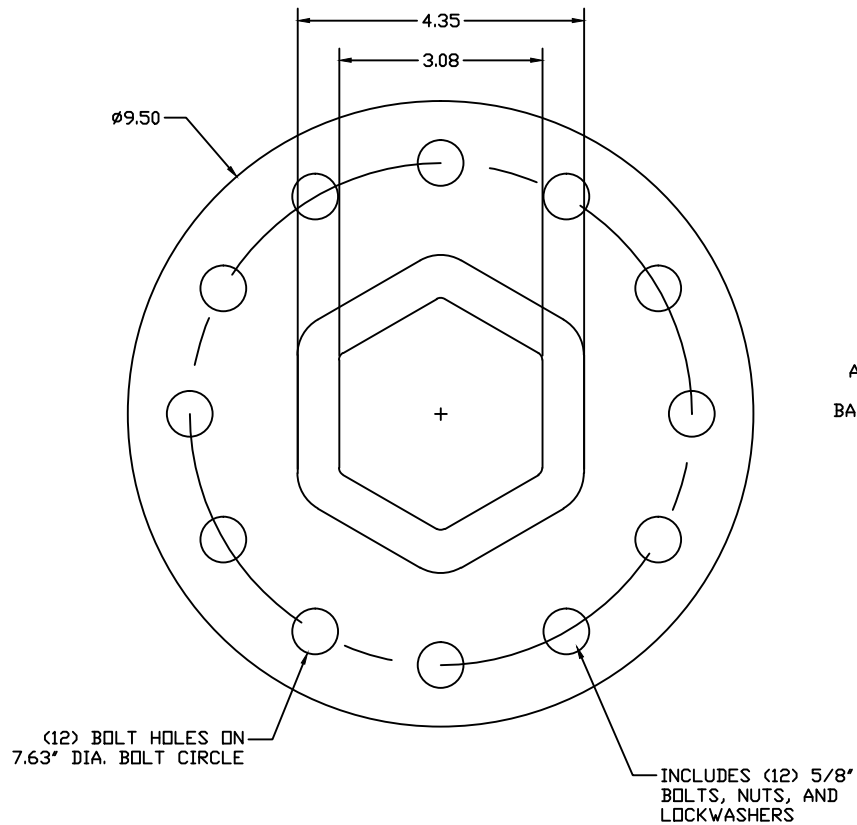

3" HEX KELLY BAR ADAPTER

ACCEPTS 3" HEX KELLY BAR ADAPTER

CHANCE		 HUBBELL POWER SYSTEMS <small>POWER SYSTEMS, INC.</small>	
<small>CONFIDENTIAL: THIS DRAWING AND ITS CONTENTS ARE CONFIDENTIAL AND THE EXCLUSIVE PROPERTY OF HUBBELL POWER SYSTEMS. NO PUBLICATION, DISTRIBUTION OR COPIES MAY BE MADE WITHOUT THE WRITTEN CONSENT OF HUBBELL POWER SYSTEMS. HUBBELL POWER SYSTEMS UNPUBLISHED ALL RIGHTS RESERVED UNDER THE COPYRIGHT LAWS.</small>		TITLE 3" HEX KELLY BAR ADAPTER	
SIZE	DWG NO.	REV	
SB	SA3030940	-	
DO NOT SCALE THIS DRAWING	DRN BY JCA	DATE 10/5/11	SHEET 1