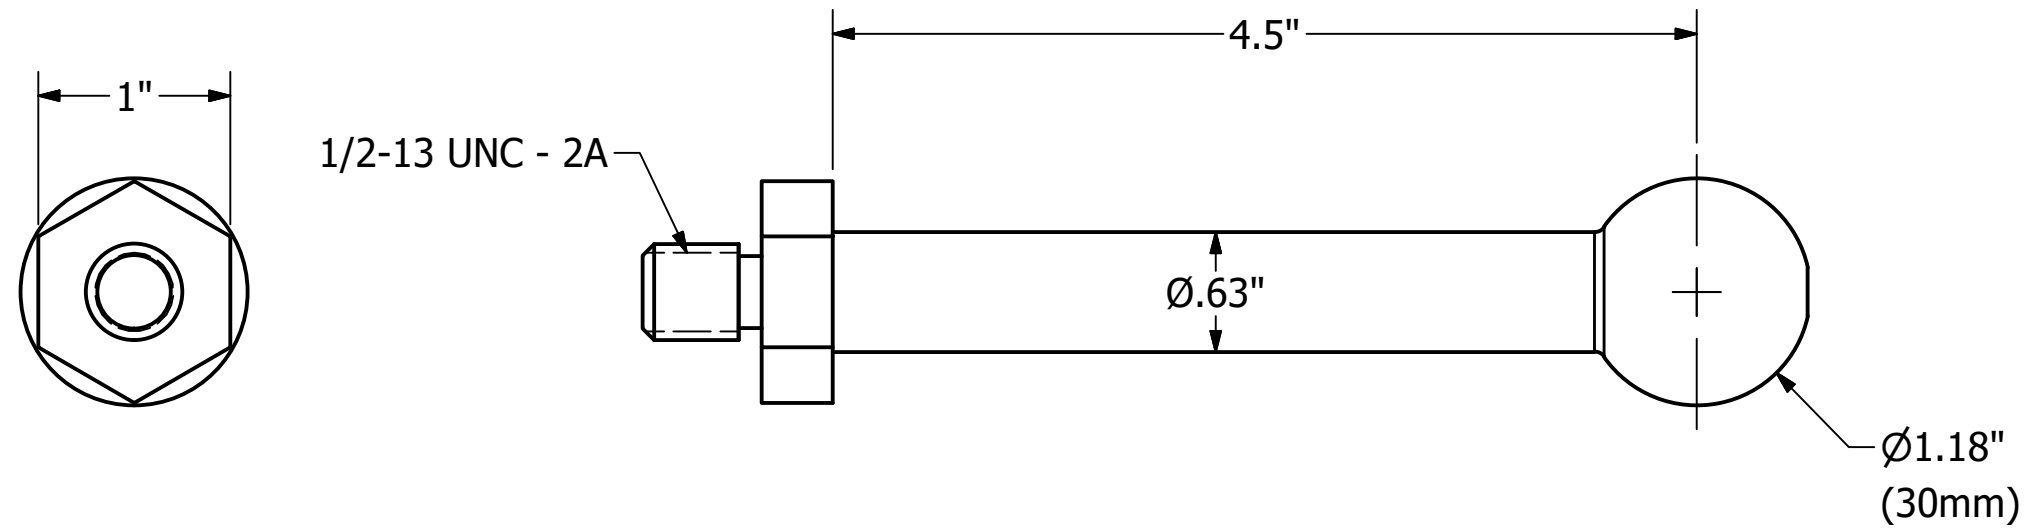

-NOTES-

- MATERIAL: TIN PLATED COPPER

CATALOG NO.

PSC4034035

30mm BALL STUD FOR GROUND SET TESTER

CHANCE [®]		HUBBELL [®] POWER SYSTEMS, INC.		HUBBELL POWER SYSTEMS, INC.	
CONFIDENTIAL: THIS DRAWING AND ITS CONTENTS ARE CONFIDENTIAL AND THE EXCLUSIVE PROPERTY OF HUBBELL POWER SYSTEMS. NO PUBLICATION, DISTRIBUTION, OR COPIES MAY BE MADE WITHOUT THE WRITTEN CONSENT OF HUBBELL POWER SYSTEMS. HUBBELL POWER SYSTEMS UNPUBLISHED ALL RIGHTS RESERVED UNDER THE COPYRIGHT LAWS.		TITLE 30mm BALL STUD, GROUND SET TESTER			
		SIZE B	CAT / PART / ASSY NO. PSC4034035	DWG NO. SA4034035	REV A
DO NOT SCALE THIS DRAWING	DRN BY TLK	DATE 5/31/18	SHEET 1 OF 1		