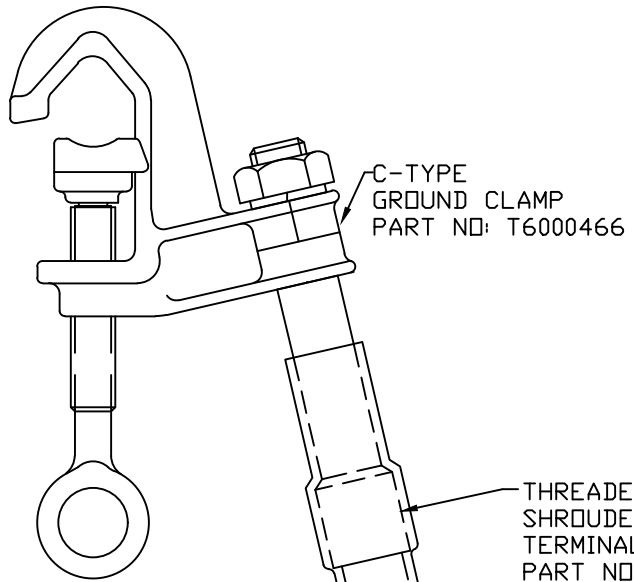

CATALOG NO.

T6003091

FAULT CURRENT RATING

10,000 AMPS FOR 10 CYCLES

THREADED 1/0
SHROUDED COPPER
TERMINAL
PART NO: C6002623

CLEAR SHRINK TUBE,
5" LENGTH
PART NO: P6001593P

FLAT WASHER, 3/8"
STAINLESS STEEL
PART NO: PSZ0012397

GROUNDING LUG, TIN
PLATED COPPER
PART NO: PSP6003589P

COPPER SHIM
PART NO: PSP6003549P

INTERNAL TOOTH LOCK
WASHER, STAINLESS STEEL
PART NO: PSZ0012457P