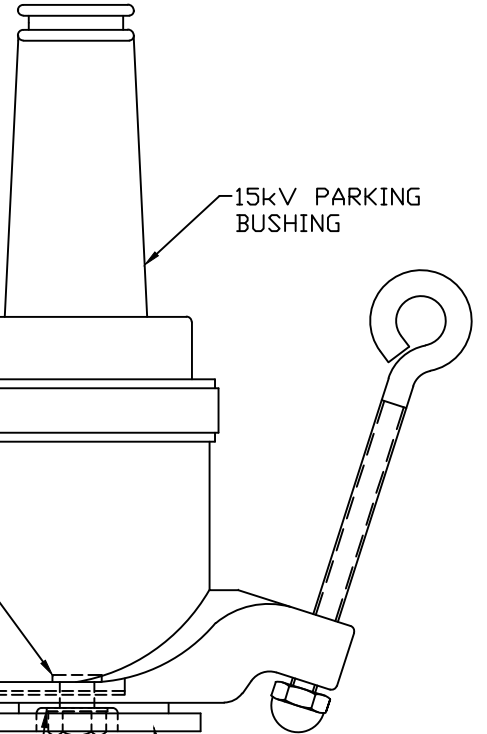

1/0 YELLOW JACKET
COPPER GROUNDING CABLE,
4' LENGTH
PART NO: S6117

CHANCE

HUBBELL POWER SYSTEMS

TITLE		URD GROUND SET, 1/0 YEL 4FT C-15KV BUSHING	
SIZE	DWG NO.	CAT / PART / ASSY NO.	REV
C	SA600-3091	T6003091	A
DO NOT SCALE THIS DRAWING	DRN BY TLK	DATE 3/18/20	SHEET 1 OF 1