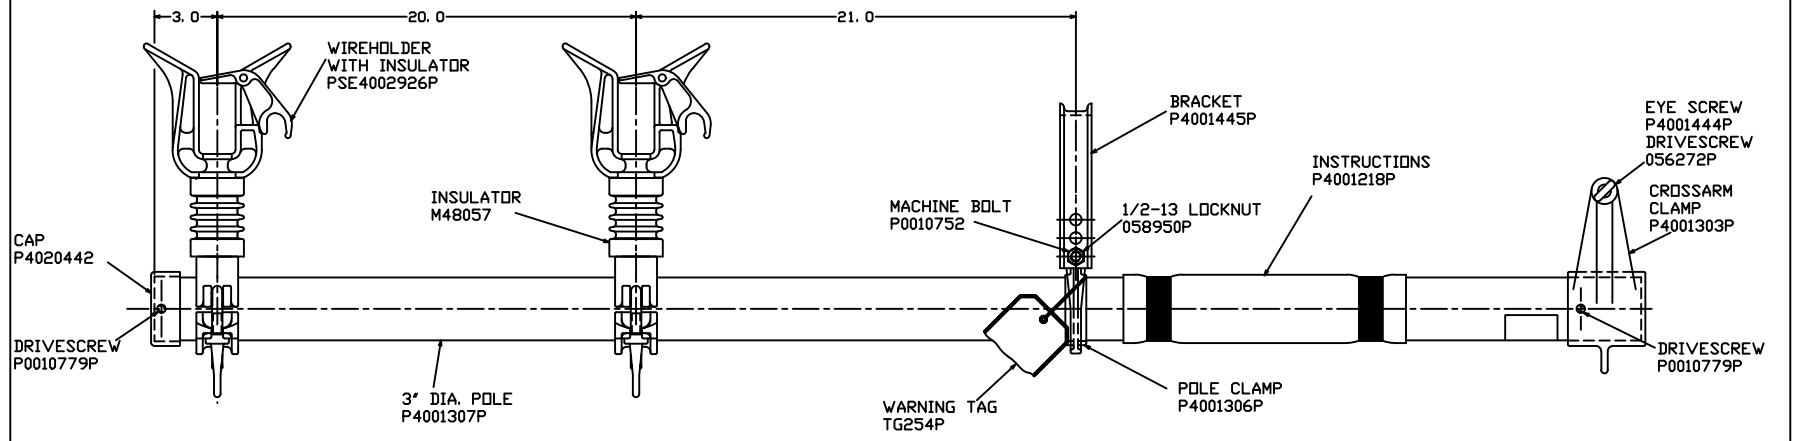

C4001310

PST4002891

<p>CONFIDENTIAL: THIS DRAWING AND ITS CONTENTS ARE CONFIDENTIAL AND THE EXCLUSIVE PROPERTY OF HUBBELL POWER SYSTEMS. NO PUBLICATION, DISTRIBUTION OR COPIES MAY BE MADE WITHOUT THE WRITTEN CONSENT OF HUBBELL POWER SYSTEMS. HUBBELL POWER SYSTEMS UNPUBLISHED ALL RIGHTS RESERVED UNDER THE COPYRIGHT LAWS.</p>					
		<p>HUBBELL POWER SYSTEMS</p>			
<p>TITLE</p> <p>HEAVY DUTY EXTENSION ARM</p>		<p>SIZE</p> <p>C</p>	<p>DWG NO.</p> <p>SAC400-1310</p>	<p>CAT / PART / ASSY NO.</p> <p>SEE DRAWING</p>	<p>REV</p> <p>A</p>
<p>DO NOT SCALE THIS DRAWING</p>	<p>DRN BY RAM</p>	<p>DATE 7/22/13</p>	<p>SHEET 1 OF 1</p>		