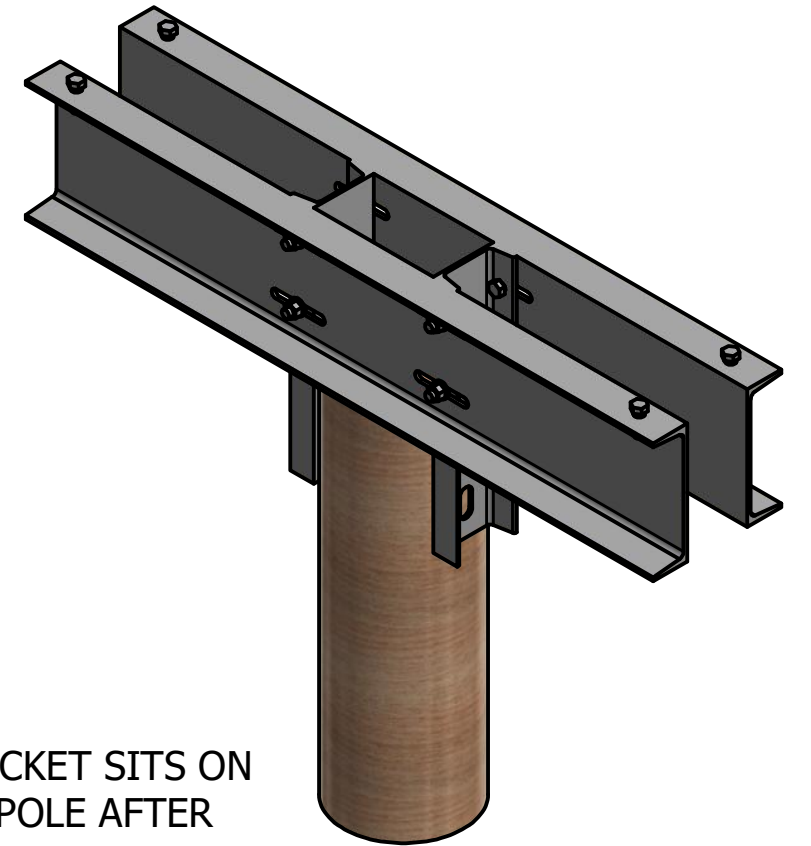

ALUMINUM BRACKET SITS ON TOP OF WOOD POLE AFTER INSTALLATION

4 X .81 X 1.81 SLOTS

CATALOG NUMBER	"A"
CPEPKHD	42"
CPEPKEHD	42"
CPEPKSEHD	48"

-NOTES-

- MATERIAL: 6061-T6 ALUMINUM

CHANCE[®]

HUBBELL POWER SYSTEMS, INC.