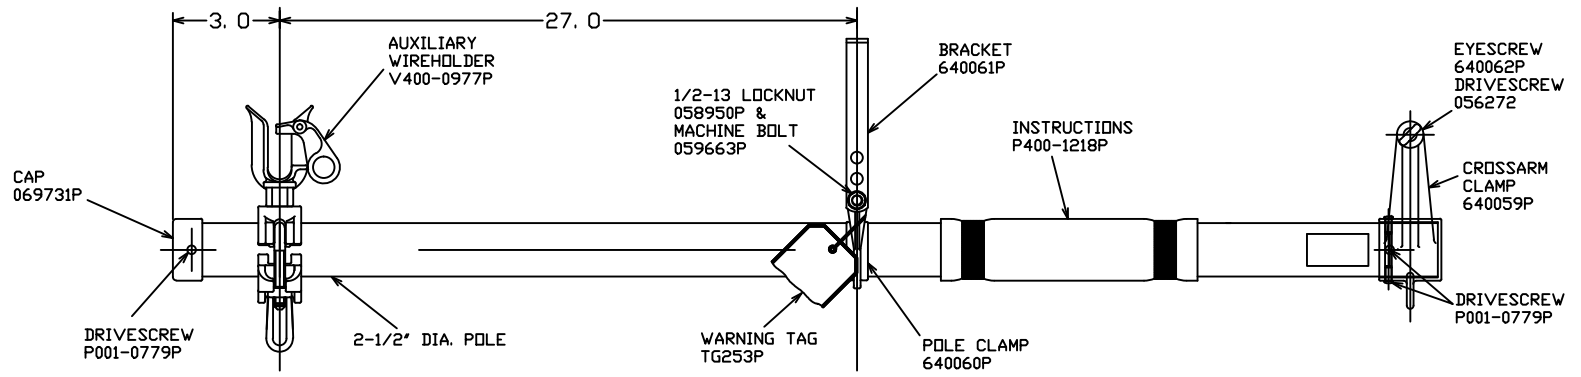

ASSEMBLY DIMENSIONS FOR H4800-72 & T400-2350

ASSEMBLY DIMENSIONS FOR H4800-60

<p>CONFIDENTIAL: THIS DRAWING AND ITS CONTENTS ARE CONFIDENTIAL AND THE EXCLUSIVE PROPERTY OF HUBBELL POWER SYSTEMS. NO PUBLICATION, DISTRIBUTION OR COPIES MAY BE MADE WITHOUT THE WRITTEN CONSENT OF HUBBELL POWER SYSTEMS. HUBBELL POWER SYSTEMS UNPUBLISHED ALL RIGHTS RESERVED UNDER THE COPYRIGHT LAWS.</p>				<p>HUBBELL POWER SYSTEMS</p>	
		<p>TITLE</p> <p>EPOXIGLAS EXTENSION ARM</p>		<p>REV</p> <p>--</p>	
<p>SIZE</p> <p>C</p>	<p>DWG NO.</p> <p>SAH480060</p>	<p>CAT / PART / ASSY NO.</p> <p>SEE DRAWING</p>	<p>DO NOT SCALE THIS DRAWING</p>		
<p>DRN BY RAM</p>		<p>DATE 7/22/13</p>	<p>SHEET 1 OF 1</p>		