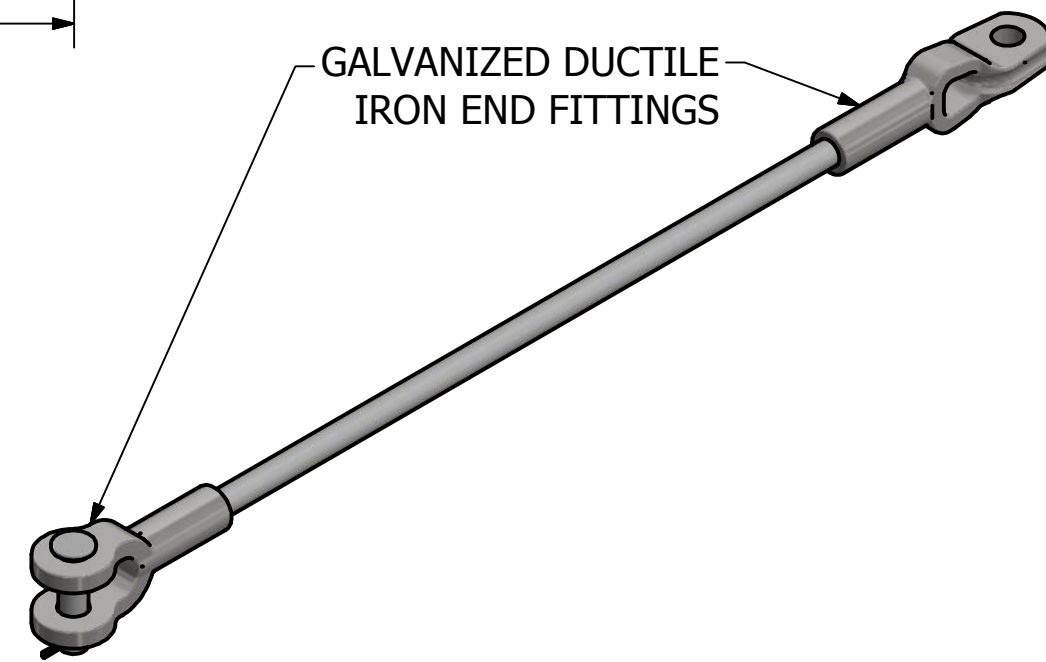

5/8" DIAMETER
VEILED FIBERGLASS ROD

GALVANIZED DUCTILE
IRON END FITTINGS

CHANCE®

HUBBELL POWER SYSTEMS, INC.

CONFIDENTIAL: THIS DRAWING AND ITS CONTENTS ARE CONFIDENTIAL AND THE EXCLUSIVE PROPERTY OF HUBBELL POWER SYSTEMS. NO PUBLICATION, DISTRIBUTION, OR COPIES MAY BE MADE WITHOUT THE WRITTEN CONSENT OF HUBBELL POWER SYSTEMS. HUBBELL POWER SYSTEMS UNPUBLISHED ALL RIGHTS RESERVED UNDER THE COPYRIGHT LAWS.

TITLE		21K GUY STRAIN, 18" CLEVIS - THIMBLE EYE	
SIZE	CAT / PART / ASSY NO.	DWG NO.	REV
B	GS21018CP	SA_GS21018CP	-
DO NOT SCALE THIS DRAWING	DRN BY RAM	DATE 2/4/16	SHEET 1 OF 1