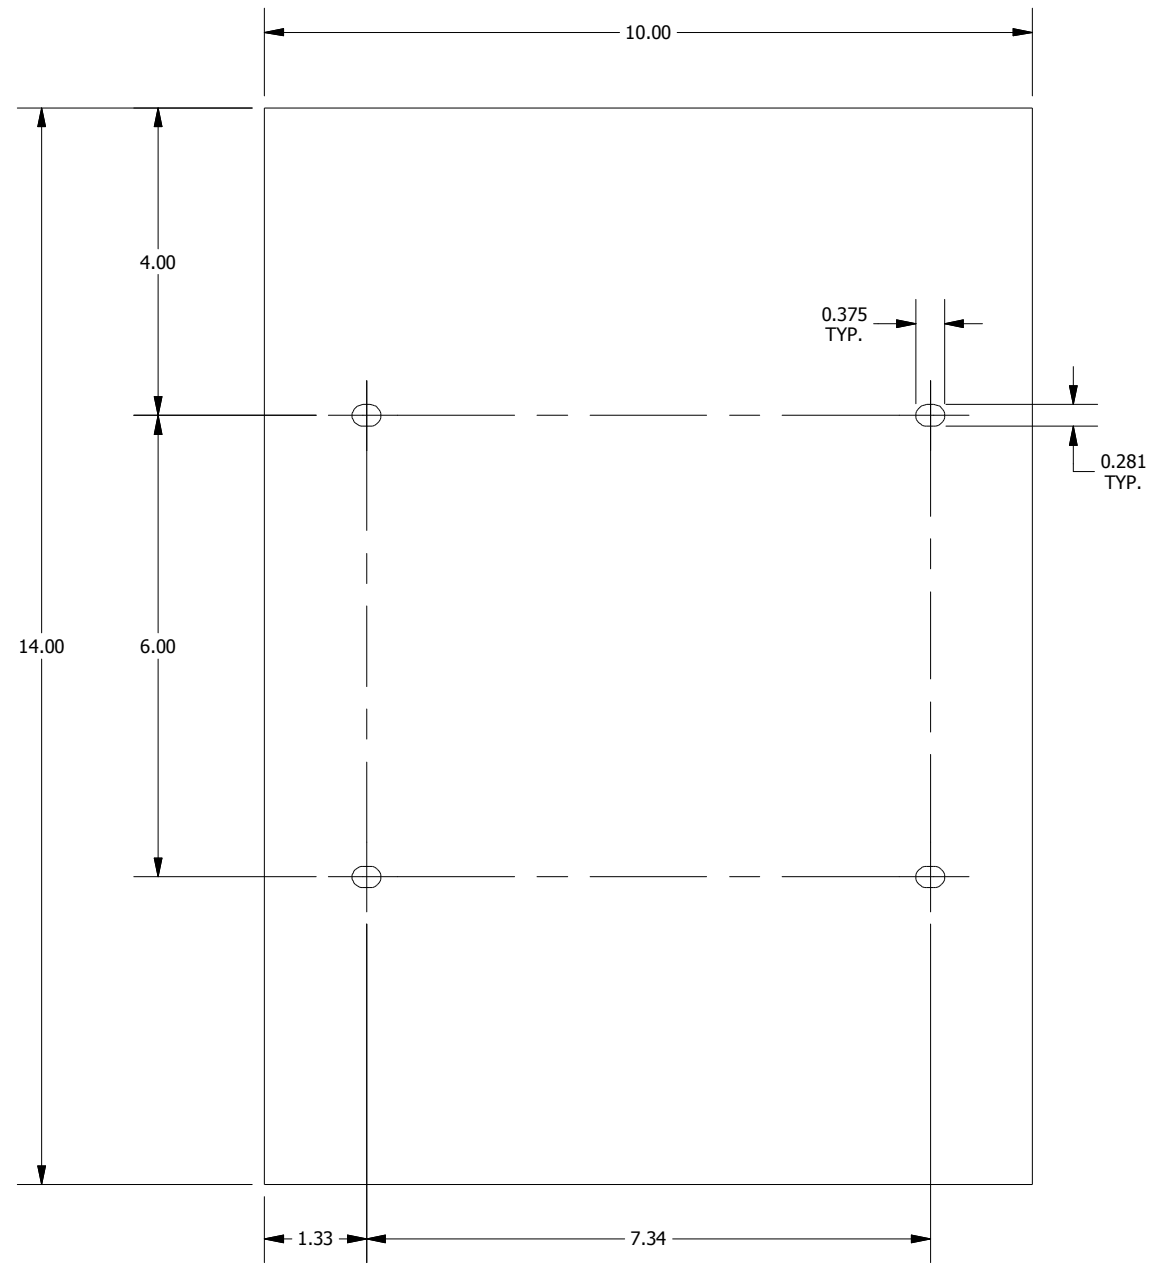

TOP VIEW

FRONT VIEW

14 GA.
GALV.
(0.074)

SIDE VIEW