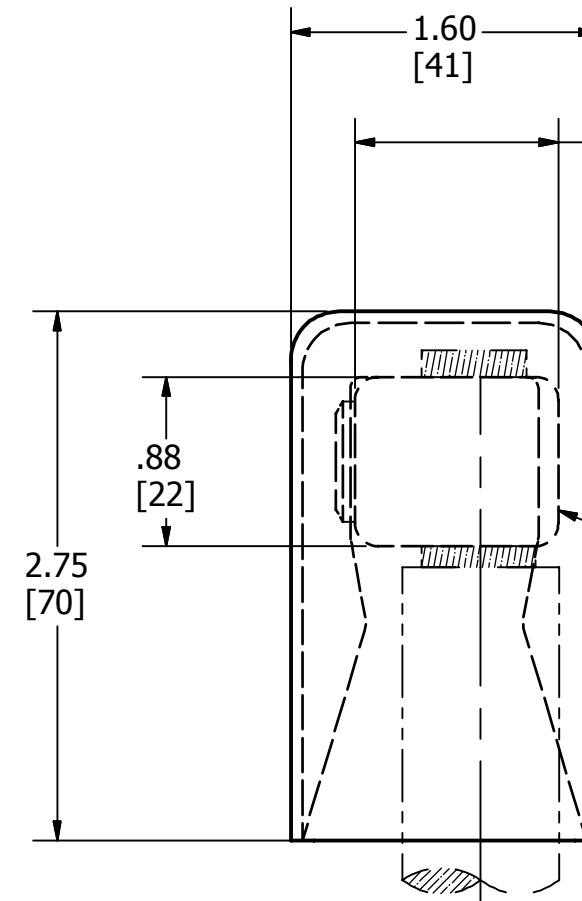

SL.NO	CATALOG NO.	DESCRIPTION
1	K6P28	MULTIPLE SERVICE CONNECTOR
2	K6PC28	POLYETHYLENE INSULATING COVER
3	K6P28C	CONNECTOR AND COVER ASSEMBLY

REV	DATE	DESCRIPTION	ECO	BY	C'H'K
A	11/20/2012	SALES DRAWING REDRAW IN INVENTOR	29218	YM	MB

5/8-18X5/8"LG. BRASS
SOCKET SET SCREWS

1.31 WITH MAX. CONDUCTOR IN PLACE
[33] BEFORE COMPRESSION

CAST COPPER ALLOY

NOTES:

1. DIMENSIONS IN BRACKETS [] ARE IN MILLIMETERS ROUNDED OFF TO THE NEAREST MILLIMETER, UNLESS OTHERWISE SPECIFIED AND ARE FOR REFERENCE ONLY.
2. ACCOMMODATES: SIX #6 (.184 [5] DIA.) TO 4/0 (.528 [13] DIA.) INSULATED CU. CABLES.

TO ORDER BURNDY® PRODUCTS CALL		INSULATED MULTIPLE SERVICE CONNECTOR	
UNITED STATES		ITEM NO: 210025	
1-800-346-4175 (LONDONDERRY, NH)		CAT. NO: K6P28C	
CANADA:		DRAWN BY: RHS 05/12/1965	
1-800-361-6975 (QUEBEC)		CHECKER: ERD 05/15/1965	
1-800-387-6487 (ALL OTHER PROVINCES)		DSN APRVL: --	
FOR PRODUCT INFO: http://www.burndy.com		MFG APRVL: --	
		QA APRVL: JAMES 04/15/2013	
		MKT APRVL: HALL 04/12/2013	
		PROJ #: --	
		SIZE: B	
		DRAWING NO: SD058772-01	
		REV: A	
		SHEET 1 OF 1	