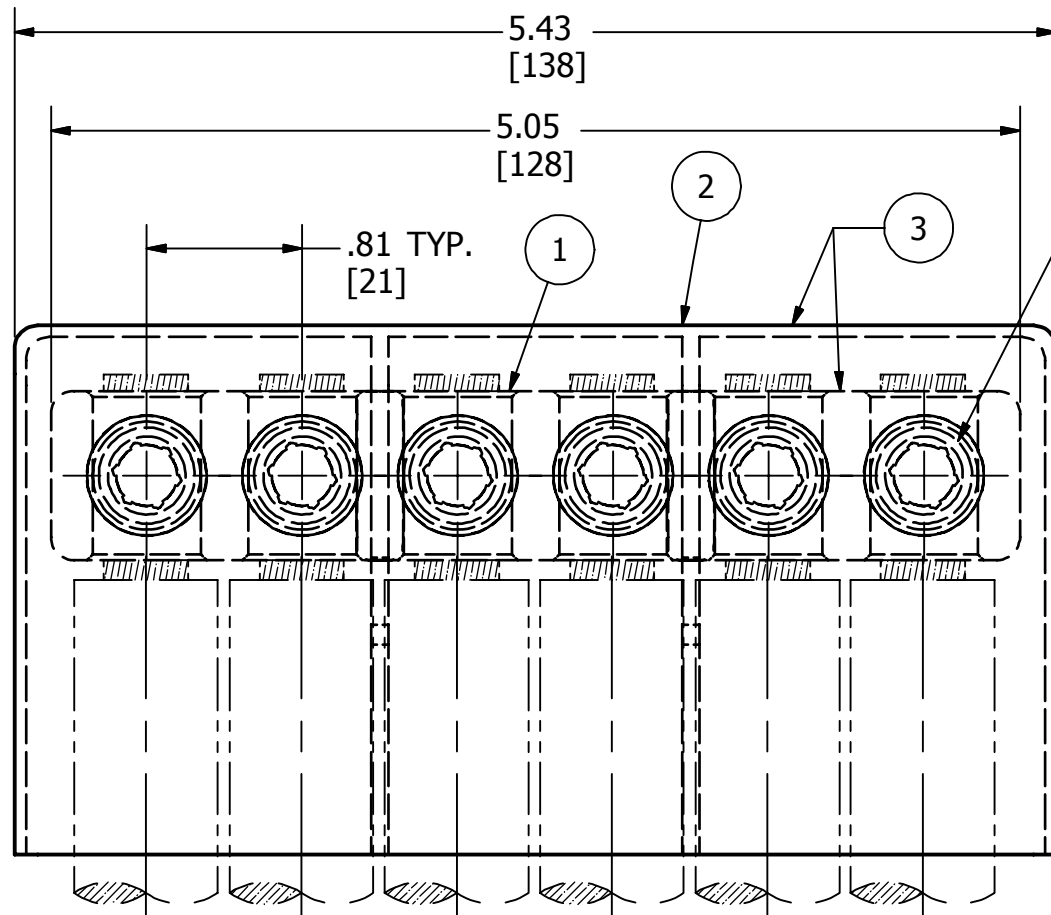

SL.NO	CATALOG NO.	DESCRIPTION
1	K6P28	MULTIPLE SERVICE CONNECTOR
2	K6PC28	POLYETHYLENE INSULATING COVER
3	K6P28C	CONNECTOR AND COVER ASSEMBLY

REV	DATE	DESCRIPTION	ECO	BY	C'H'K
A	11/20/2012	SALES DRAWING REDRAW IN INVENTOR	29218	YM	MB

5/8-18X5/8"LG. BRASS
SOCKET SET SCREWS

1.31 WITH MAX. CONDUCTOR IN PLACE
[33] BEFORE COMPRESSION

CAST COPPER ALLOY

NOTES:

1. DIMENSIONS IN BRACKETS [] ARE IN MILLIMETERS ROUNDED OFF TO THE NEAREST MILLIMETER, UNLESS OTHERWISE SPECIFIED AND ARE FOR REFERENCE ONLY.
2. ACCOMMODATES: SIX #6 (.184 [5] DIA.) TO 4/0 (.528 [13] DIA.) INSULATED CU. CABLES.

TO ORDER BURNDY® PRODUCTS CALL		INSULATED MULTIPLE SERVICE CONNECTOR	
UNITED STATES		ITEM NO: 210025	
1-800-346-4175 (LONDONDERRY, NH)		CAT. NO: K6P28C	
CANADA:		DRAWN BY: RHS 05/12/1965	
1-800-361-6975 (QUEBEC)		CHECKER: ERD 05/15/1965	
1-800-387-6487 (ALL OTHER PROVINCES)		DSN APRVL: --	
FOR PRODUCT INFO: http://www.burndy.com		MFG APRVL: --	
		QA APRVL: JAMES 04/15/2013	
		MKT APRVL: HALL 04/12/2013	
		PROJ #: --	
		SIZE: B	
		DRAWING NO: SD058772-01	
		REV: A	
		SHEET 1 OF 1	