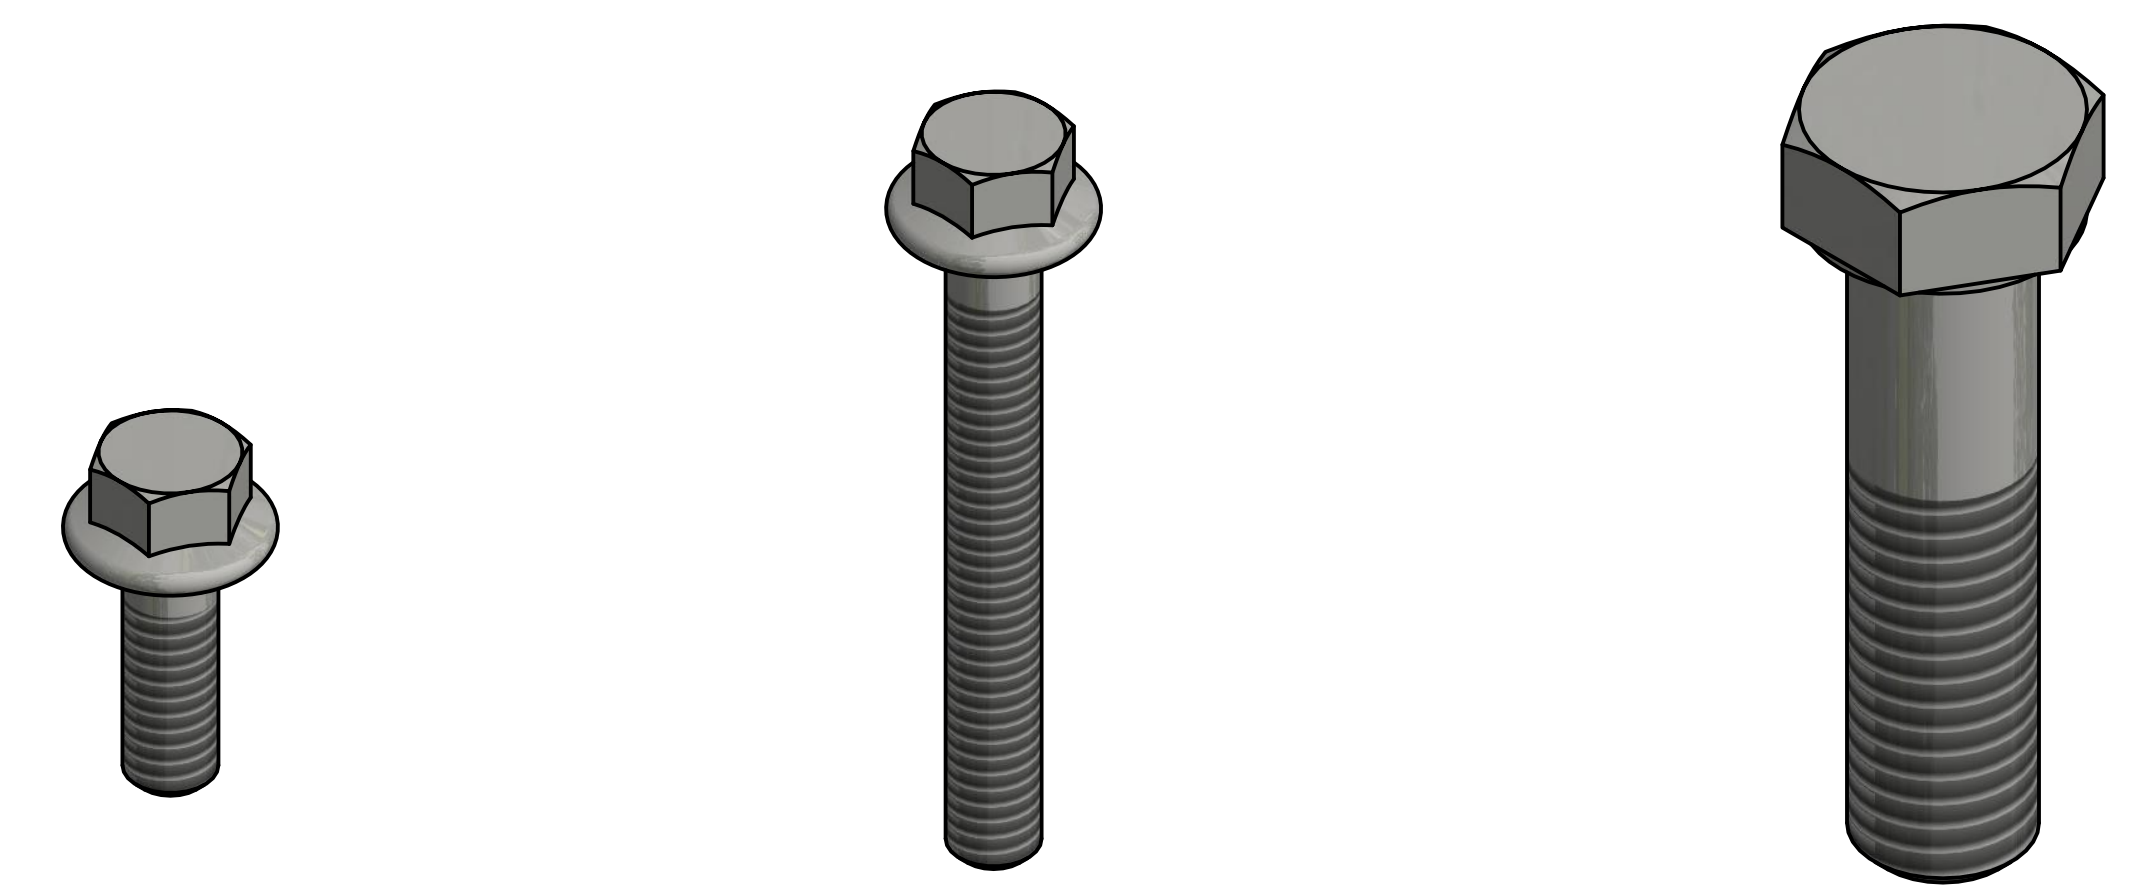

CATALOG NUMBER	DESCRIPTION	QUANTITY PER KIT			EXPANDED WIRE RANGE FOR Y644M DIELESS HYPRESS™
		YA-A-KIT1	YA-A-KIT2	YA-A-KIT3	
YA2CA5	ALUMINUM COMPRESSION TERMINAL, 2 AWG AL9CU. (STUD HOLE FOR 1/4" HARDWARE)	8	----	----	2-6 AWG AL9CU
YA30A7	ALUMINUM COMPRESSION TERMINAL, 300 KCMIL AL9CU (STUD HOLE FOR 1/4" HARDWARE)	4	12	3	300 Kcmil - 2/0 AWG AL9CU
YA39-A1	ALUMINUM COMPRESSION TERMINAL, 700-750 KCMIL AL9CU (STUD HOLE FOR 1/2" HARDWARE)	----	----	22	750 Kcmil - 500 Kcmil AL9CU
----	1/4 - 20 x 3/4" LONG HEX. HEAD FLANGE BOLT	8	8	3	----
----	1/4 - 20 HEX. NUT WITH FLANGE RIM CONICAL WASHER	8	16	3	----
----	1/4 - 20 X 2" LONG HEX. HEAD FLANGE BOLT	----	8	----	----
----	1/2 - 13 X 2" LONG HEX. HEAD BOLT	----	----	16	----
----	1/2 - 13 HEX, NUT	----	----	16	----
50X106BWSS	1/2" BELLEVILLE WASHER	----	----	16	----
----	HARDWARE PLASTIC BAG	1	1	1	----
----	BOX	1	1	1	----
----	LABEL	1	1	1	----
----	INSTRUCTION	1	1	1	----

REV	DATE	DESCRIPTION	ECO	BY	C'H'K.
B	08/27/2020	UPDATED PART	54175	JL	RR

YA2CA5 CONNECTOR

YA30A7 CONNECTOR

YA39A1 HYLUG

1/4-20 HEX. HEAD FLANGE BOLT

1/2-13 HEX. HEAD BOLT

1/2" BELLEVILLE WASHER

1/4-20 HEX. NUT WITH CONICAL RIM WASHER