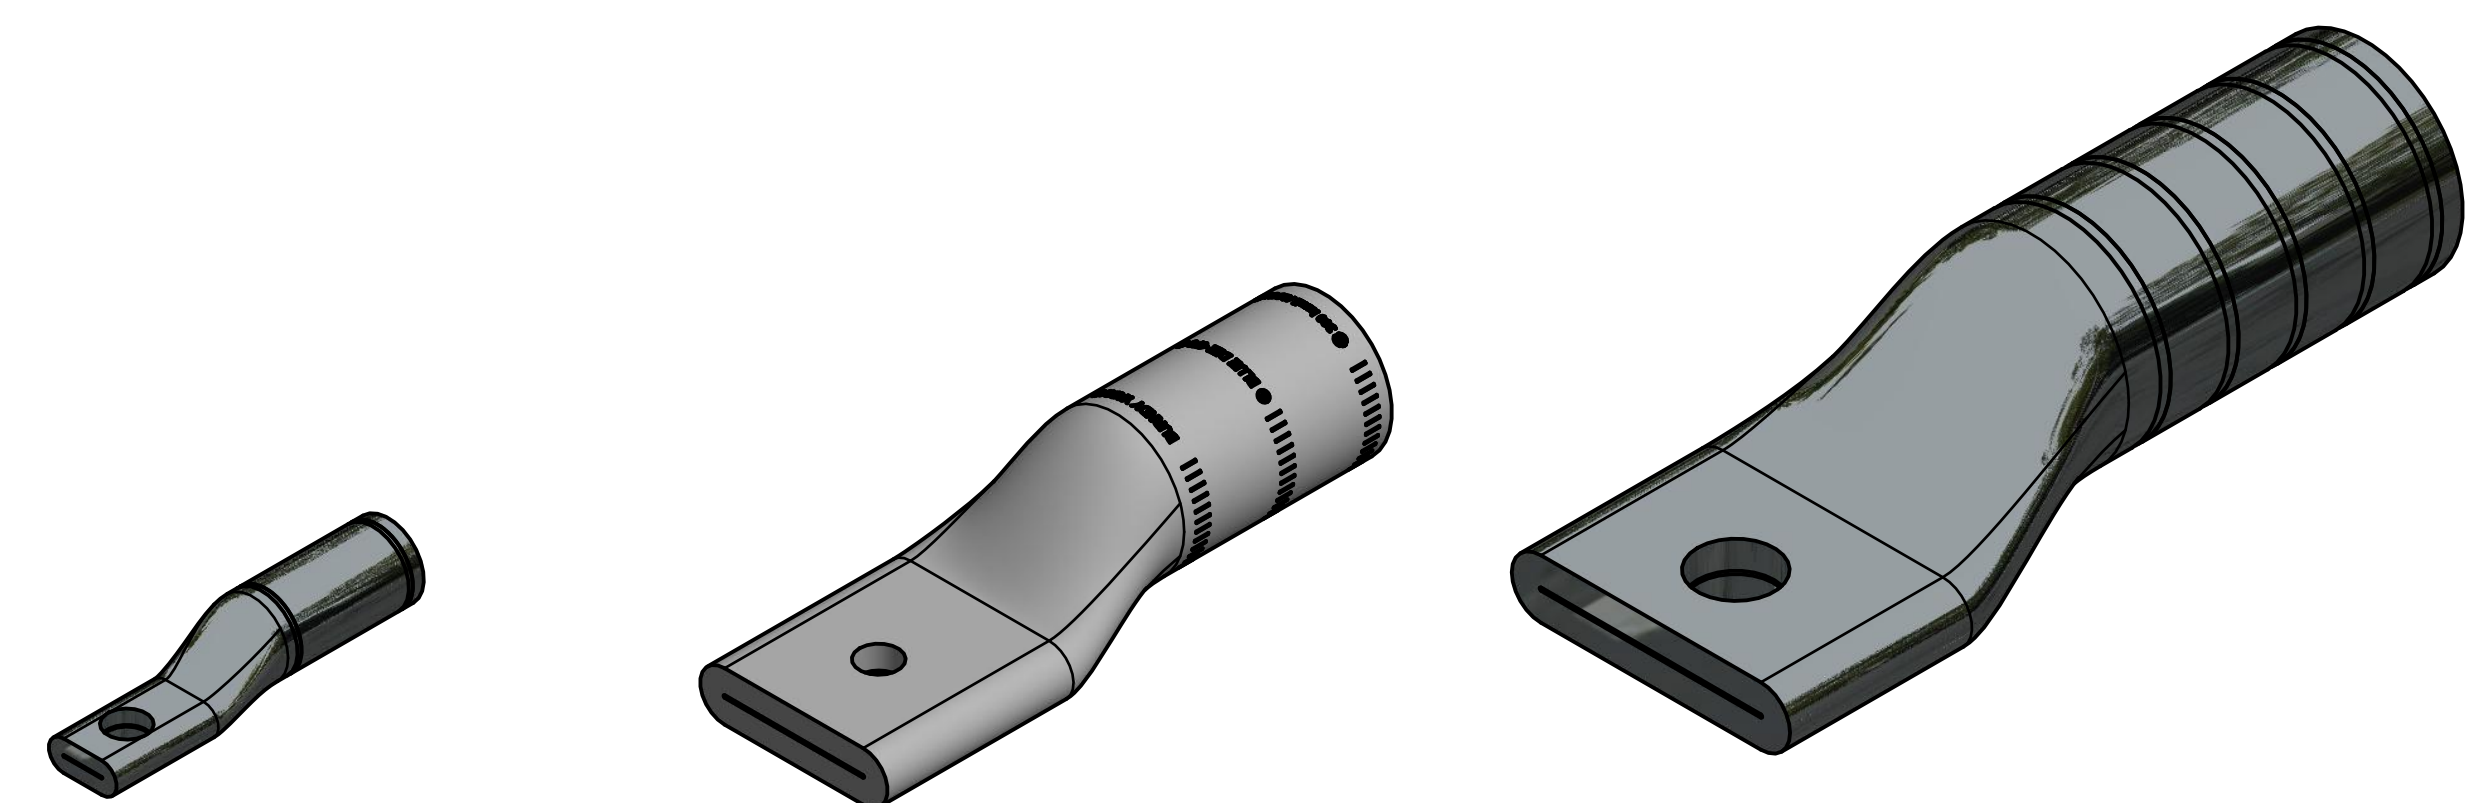

CATALOG NUMBER	DESCRIPTION	QUANTITY PER KIT			EXPANDED WIRE RANGE FOR Y644M DIELESS HYPRESS™
		YA-A-KIT1	YA-A-KIT2	YA-A-KIT3	
YA2CA5	ALUMINUM COMPRESSION TERMINAL, 2 AWG AL9CU. (STUD HOLE FOR 1/4" HARDWARE)	8	----	----	2-6 AWG AL9CU
YA30A7	ALUMINUM COMPRESSION TERMINAL, 300 KCMIL AL9CU (STUD HOLE FOR 1/4" HARDWARE)	4	12	3	300 Kcmil - 2/0 AWG AL9CU
YA39-A1	ALUMINUM COMPRESSION TERMINAL, 700-750 KCMIL AL9CU (STUD HOLE FOR 1/2" HARDWARE)	----	----	22	750 Kcmil - 500 Kcmil AL9CU
----	1/4 - 20 x 3/4" LONG HEX. HEAD FLANGE BOLT	8	8	3	----
----	1/4 - 20 HEX. NUT WITH FLANGE RIM CONICAL WASHER	8	16	3	----
----	1/4 - 20 X 2" LONG HEX. HEAD FLANGE BOLT	----	8	----	----
----	1/2 - 13 X 2" LONG HEX. HEAD BOLT	----	----	16	----
----	1/2 - 13 HEX, NUT	----	----	16	----
50X106BWSS	1/2" BELLEVILLE WASHER	----	----	16	----
----	HARDWARE PLASTIC BAG	1	1	1	----
----	BOX	1	1	1	----
----	LABEL	1	1	1	----
----	INSTRUCTION	1	1	1	----

REV	DATE	DESCRIPTION	ECO	BY	C'H'K.
B	08/27/2020	UPDATED PART	54175	JL	RR

YA2CA5 CONNECTOR

YA30A7 CONNECTOR

YA39A1 HYLUG

1/4-20 HEX. HEAD FLANGE BOLT

1/2-13 HEX. HEAD BOLT

1/2" BELLEVILLE WASHER

1/4-20 HEX. NUT WITH CONICAL RIM WASHER