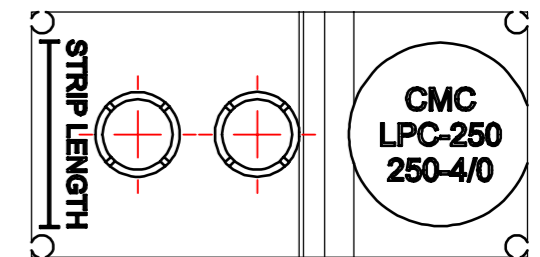

MARKING

				TO ORDER CMC PRODUCTS CALL 1-513-860-4455		DRAWN BY: TS 4/4/2018		NAME OF PART: COVER		CAT. NO.: LPC-250	
				FOR PRODUCT INFO: http://www.cmcugs.com		CHECKED BY:		DWG NO: U08508388-S		B	
A NEW DRAWING CREATED				4/4/2018		TS		DRAWING NOT TO SCALE		SHEET NO: 1 OF 1	
REV.	DESCRIPTION	ECN	DATE	INIT.							