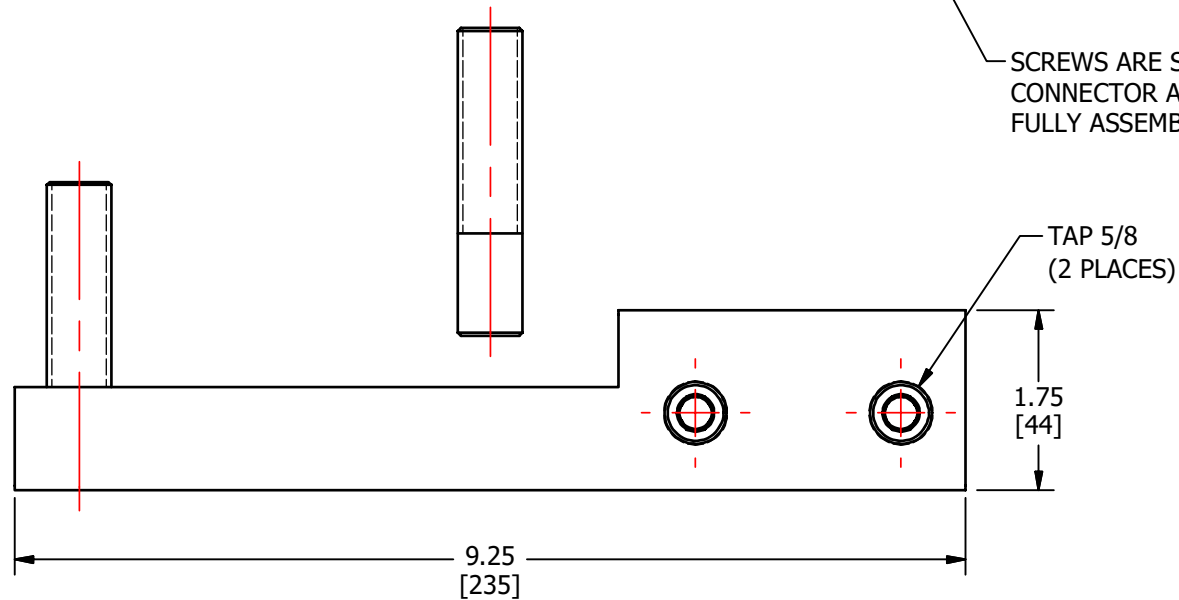

SCREWS ARE SUPPLIED WITH CONNECTOR AND COMES FULLY ASSEMBLED.

FINISH: CLEAR PLATE

MATERIAL:

CONNECTOR: ALUMINUM

STUD: COPPER

				TO ORDER CMC PRODUCTS		DRAWN BY: TS		NAME OF PART:		CAT. NO.:	
				UNITED STATES 1-513-860-4455		08-27-20		EXTENSION BUS BAR		NTS58-EB	
				CANADA 1-800-361-6975		CHECKED BY:		DWG NO:		A	
				MEXICO 011-52-722-265-4400				U09498094-S			
A NEW DRAWING CREATED				08-27-20		TS		DRAWING NOT TO SCALE		SHEET NO: 1 OF 1	
REV.	DESCRIPTION			ECN	DATE	INIT.					