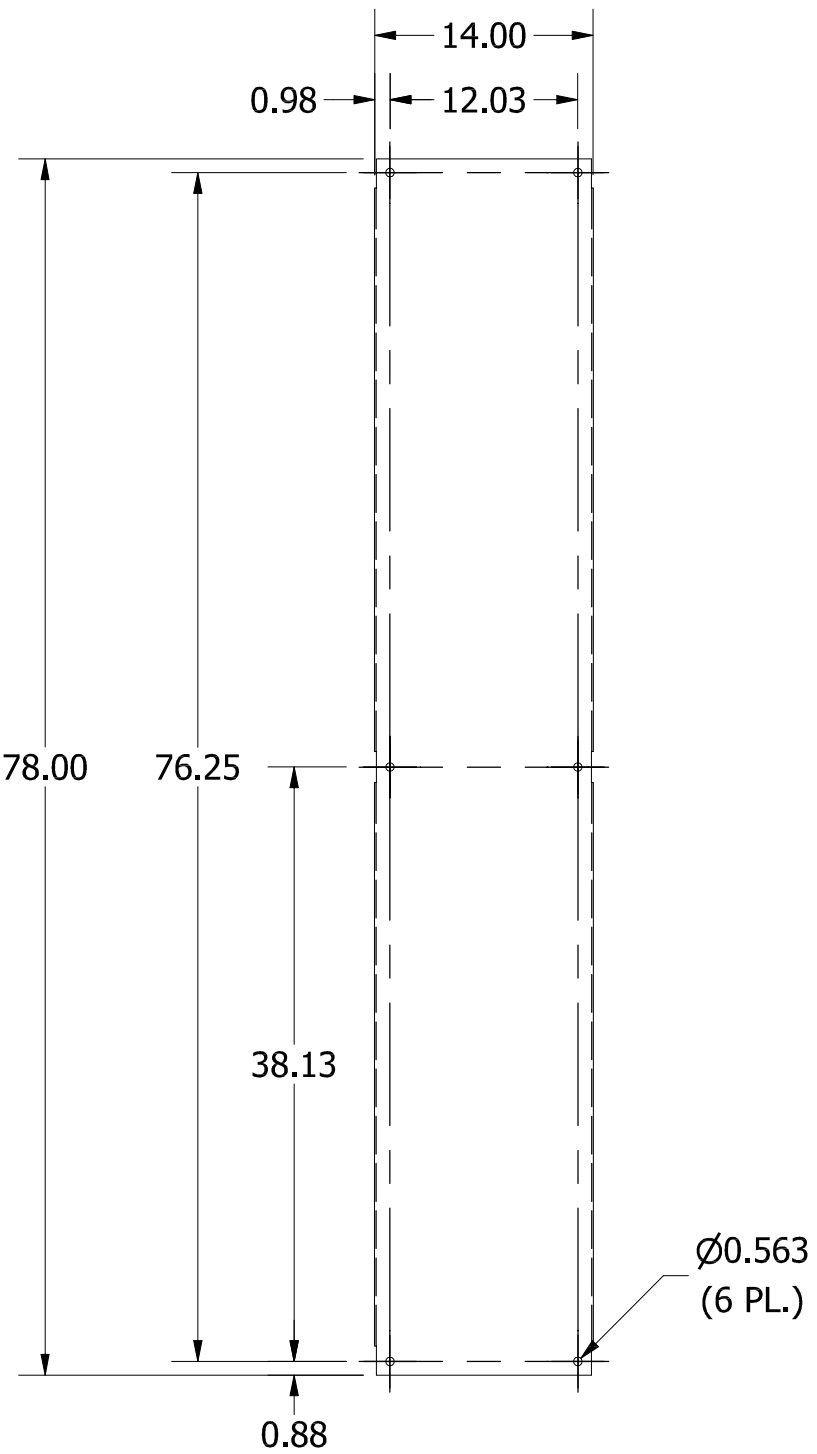

TOP VIEW

FRONT VIEW

12 GA. GALV.
(0.094)

0.88
TYP.

SIDE VIEW

PART#: WA90SMP14G
(DATA SUBJECT TO CHANGE WITHOUT NOTICE)

THIS DRAWING IS PROPERTY OF HUBBELL INC. WIEGMANN
ALL INFORMATION IS PROPRIETARY AND NOT TO BE DUPLICATED