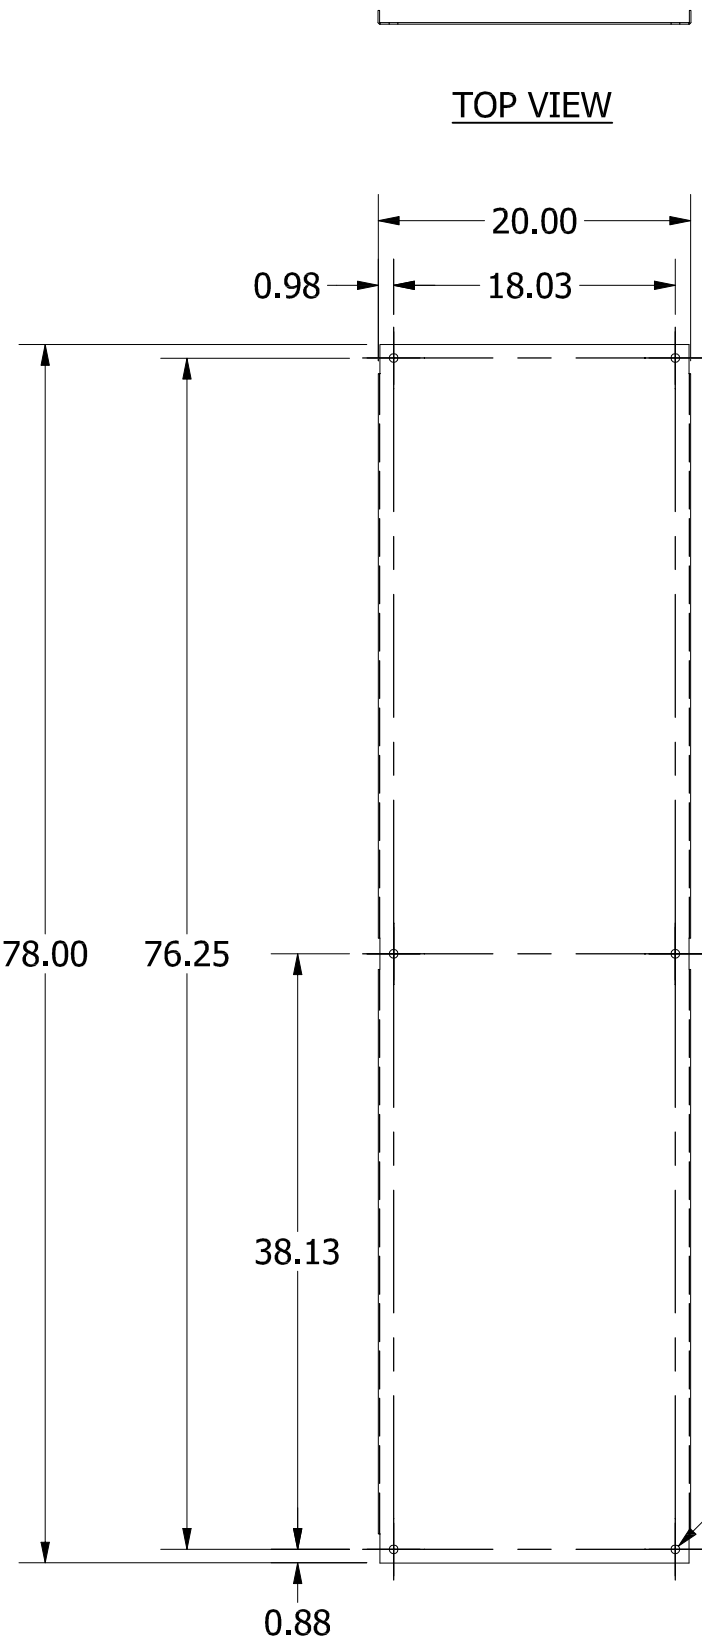

TOP VIEW

FRONT VIEW

12 GA. GALV.  
(0.094)

0.88  
TYP.

SIDE VIEW

PART#: WA90SMP20G  
(DATA SUBJECT TO CHANGE WITHOUT NOTICE)

THIS DRAWING IS PROPERTY OF HUBBELL INC. WIEGMANN  
ALL INFORMATION IS PROPRIETARY AND NOT TO BE DUPLICATED