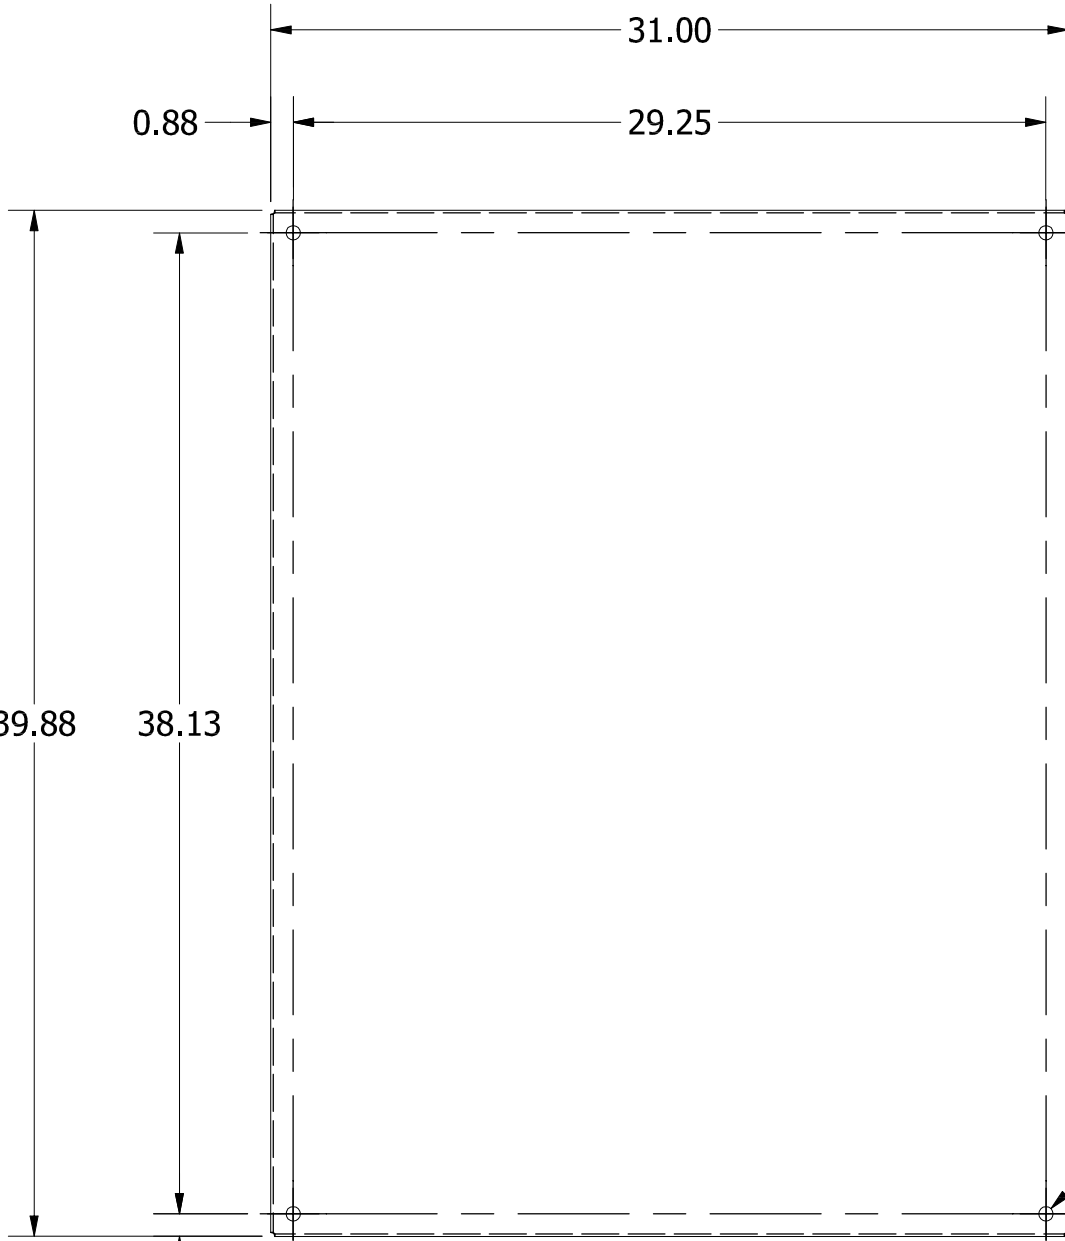

TOP VIEW

FRONT VIEW

SIDE VIEW

Ø0.563
(4 PL.)

PART#: WA90SP36F4G
(DATA SUBJECT TO CHANGE WITHOUT NOTICE)

THIS DRAWING IS PROPERTY OF HUBBELL INC. WIEGMANN
ALL INFORMATION IS PROPRIETARY AND NOT TO BE DUPLICATED