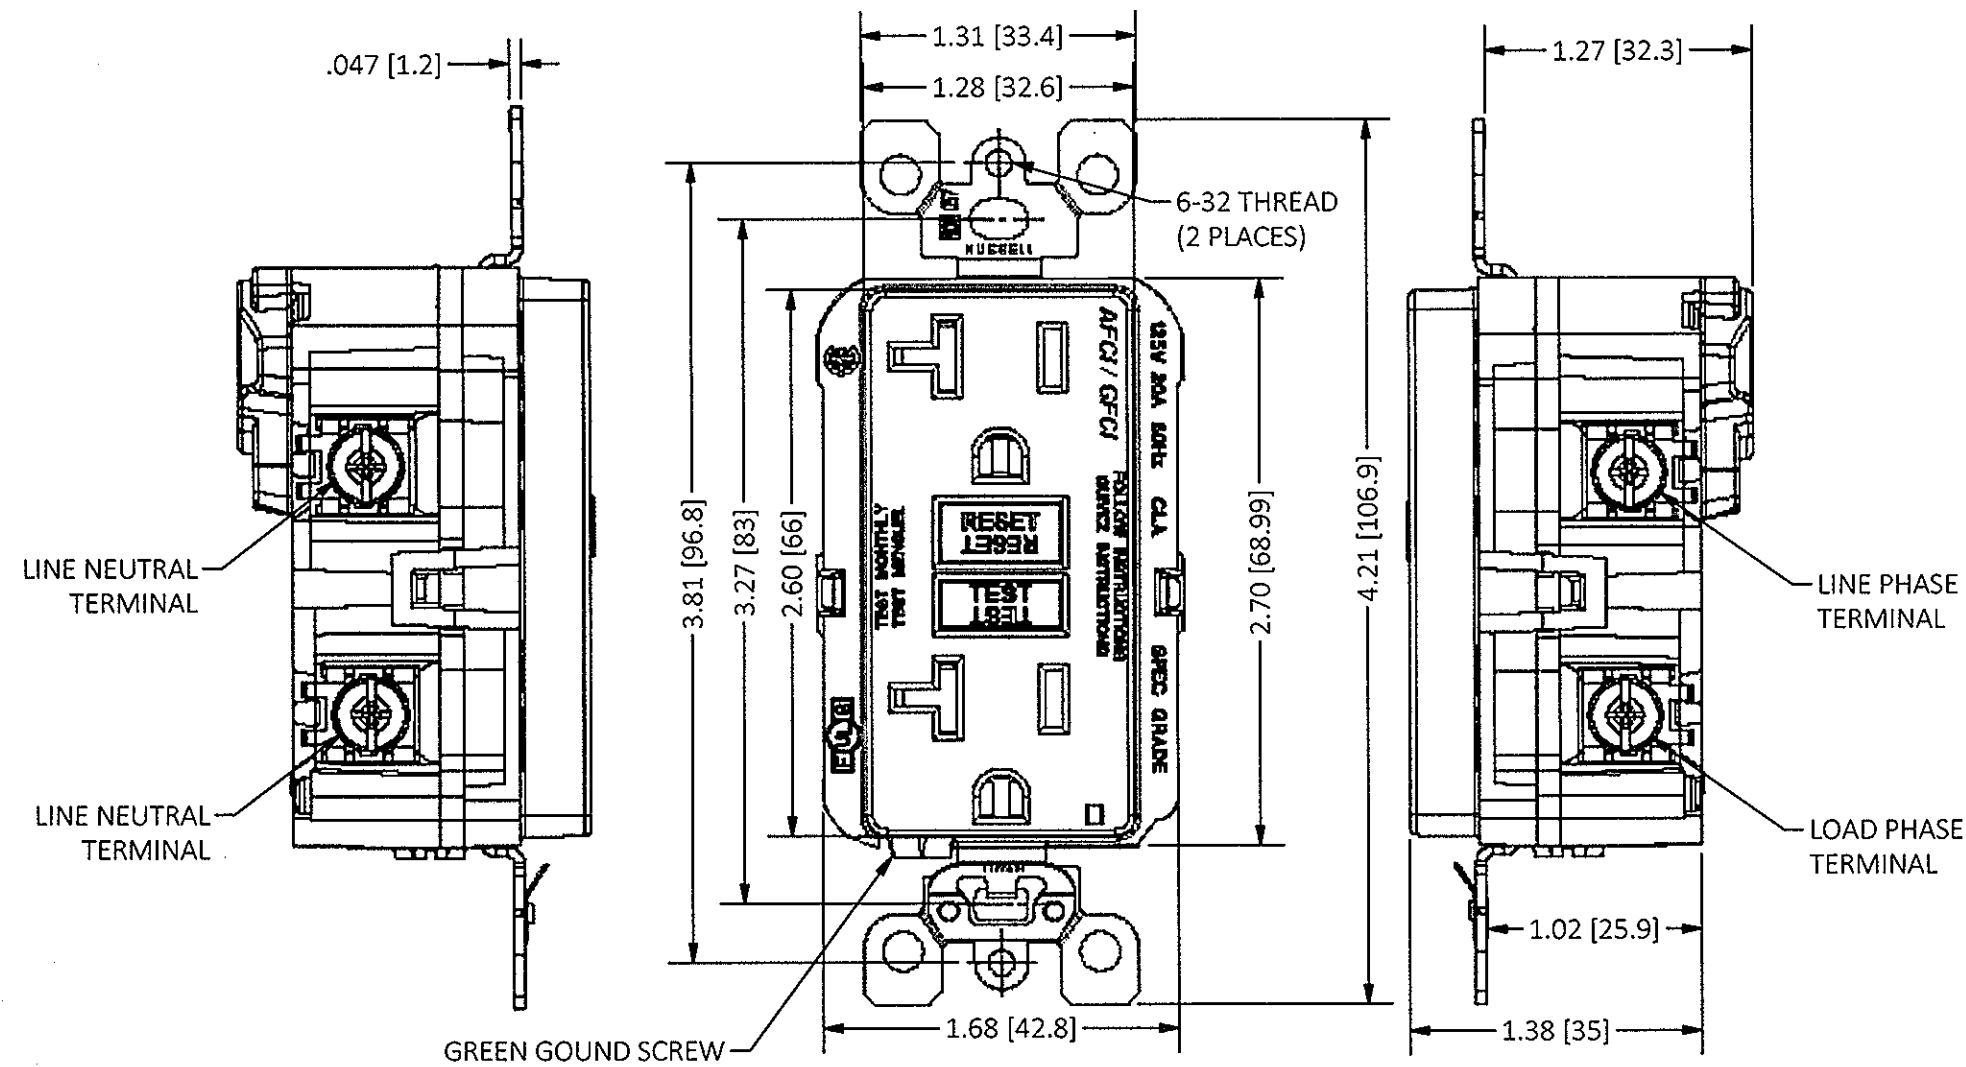

M-13402 1

CAT. NO.	AFGF20TRW	AFGF20TRI	AFGF20TRLA	AFGF20TRGY	AFGF20TRBK	AFGF20TR
COLOR	WHITE	IVORY	LIGHT ALMOND	GRAY	BLACK	BROWN

- NOTES:
- 20A-125V RECEPTACLE (NEMA 5-20R)
20A-125V FEED THRU.
 - DIMENSION FORMAT: INCHES [Millimeters]

DEVICE VOLUME	MEASUREMENT (IN^3)
IN BOX (FROM STRAP, BACK)	4.34
TOTAL	5.35

LIST OF PARTS		
DESCRIPTION	MATERIA	FINISH

REPAIRABLE NON-REPAIRABLE

1	INITIAL RELEASE PER DCN 22053 JZW	NB	4-22-16
SYM	DESCRIPTION	APPRO	DATE

THE DESIGN AND DIMENSIONS OF THE PRODUCT SHOWN ON THIS DRAWING ARE SUBJECT TO CHANGE WITHOUT NOTICE

TITLE	CUSTOMER DRAWING 20A AF/GFI
-------	--------------------------------

TOLERANCES UNLESS OTHERWISE SPECIFIED	WIRING DEVICE-KELLEMS HUBBELL INCORPORATED SHELTON, CT	
FRACTIONS ±1/64	DR. BY JZW	APP. BY NB
DECIMALS ±005	TR. BY	SCALE N/A
ANGLES ±2'	CHK'D BY NB	DATE 4/22/2016

DIMENSION SHEET FOR CAT. NO.

B
M-13402
1