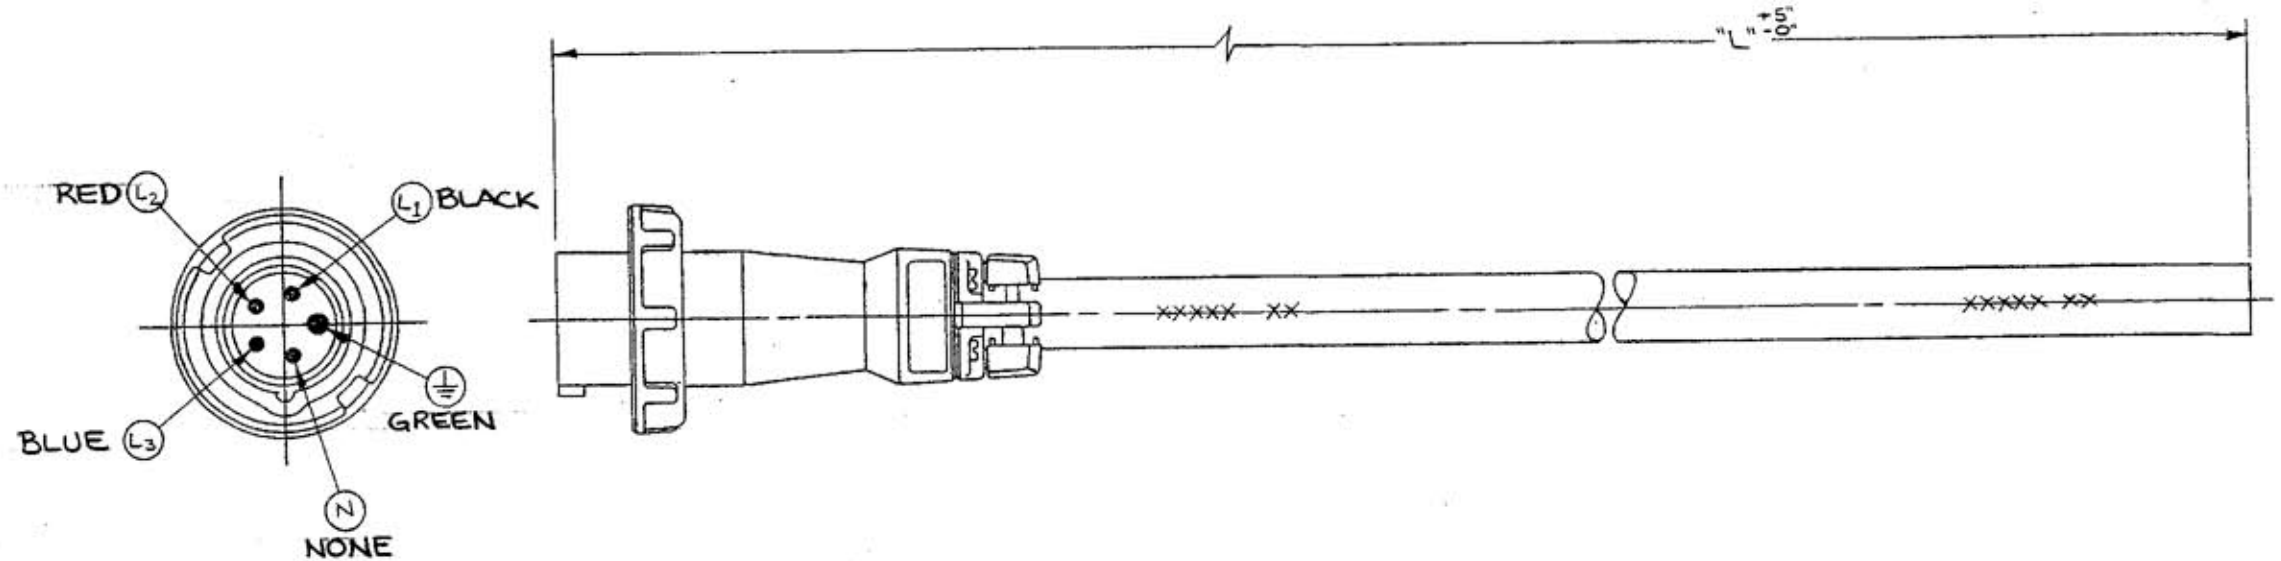

M-7688 1

LIST OF PARTS

DESCRIPTION	MATERIAL	FINISH
HUBBELL MARINE PLS PLUG		
CABLE, #2AWG, 4 COND. 105°C UL	CU CONDUCTORS YELLOW PVC JACKET	

DIMENSION SHEET FOR CAT. NO. M-7688  
 REPAIRABLE  NON-REPAIRABLE

1	12-4-96 "X" REMOVED. LAST "X" REV. WAS X-2 PER DEN 4604 R22	WUH	12-4-96
SYM	REVISIONS	APP	DATE

THE DESIGN AND DIMENSIONS OF THE PRODUCT SHOWN ON THIS DRAWING ARE SUBJECT TO CHANGE WITHOUT NOTICE  
  
**TITLE 100A 208V 4 WIRE POWER CABLE FOR ISO TRANSFORMER AND WINCH**

CATALOG No.	LENGTH "L"
CW100IT5	100 FT.
CW125IT5	125 FT.

TOLERANCES UNLESS OTHERWISE SPECIFIED FRACTIONS ± 1/64 DECIMALS ± .005 ANGLES ± 2°	WIRING DEVICE DIVISION HUBBELL, INCORPORATED BRIDGEPORT, CT	
	DR. BY <i>QAS</i>	APP. BY <i>WUH</i>
	TR. BY	SCALE NONE
	CHK'D BY <i>WUH</i>	DATE 11-11-96