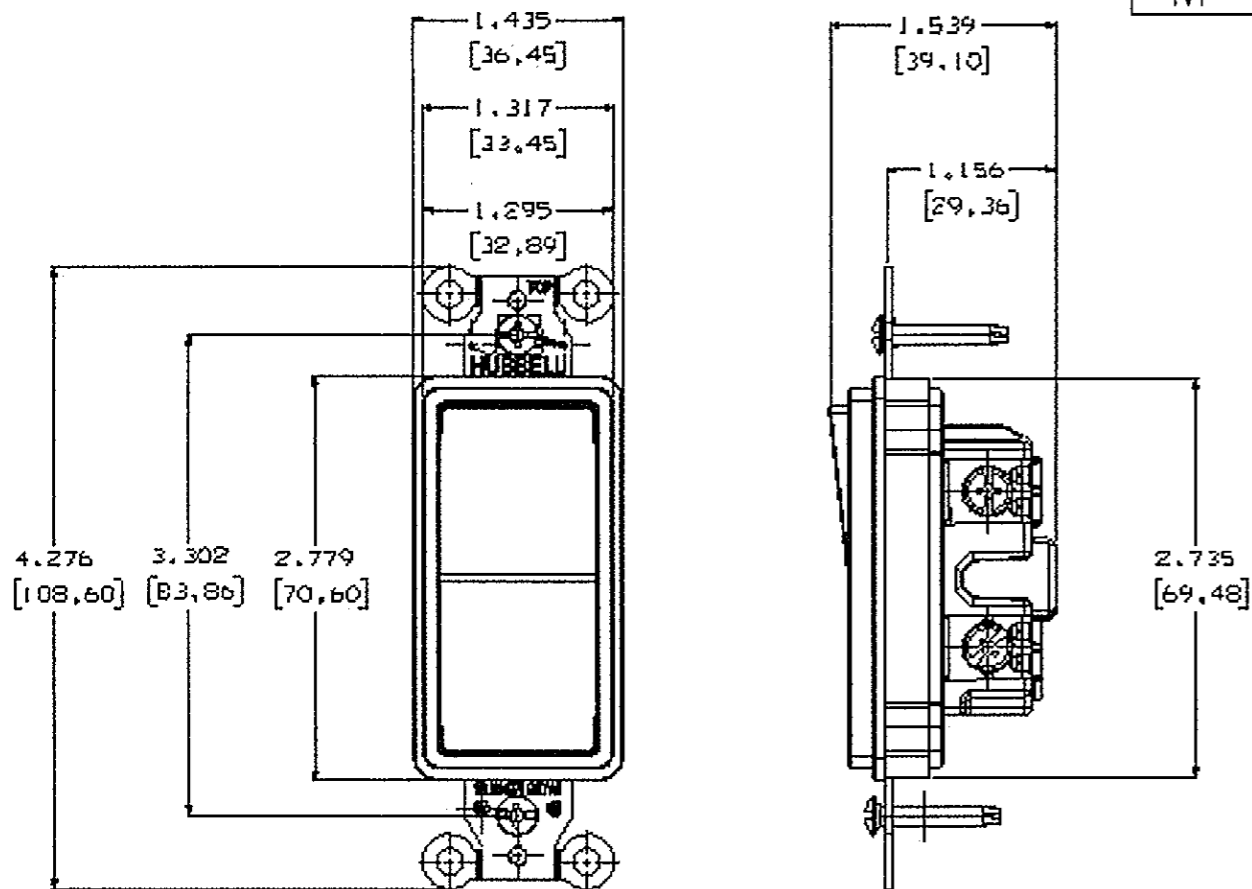

M-11059 3

CATALOG NO.	RATING/TYPE	COLOR
DS115	SWITCH, DECO SER, SP, 15A 120/277V, BR	BROWN
DS115I	SWITCH, DECO SER, SP, 15A 120/277V, IV	IVORY
DS115GY	SWITCH, DECO SER, SP, 15A 120/277V, GY	GRAY
DS115W	SWITCH, DECO SER, SP, 15A 120/277V, WH	WHITE
DS115BK	SWITCH, DECO SER, SP, 15A 120/277V, BK	BLACK
DS115OW	SWITCH, DECO SER, SP, 15A 120/277V, OW	OFFICE WHT
DS115AL	SWITCH, DECO SER, SP, 15A 120/277V, AL	ALMOND
DS115LA	SWITCH, DECO SER, SP, 15A 120/277V, LA	LT ALMOND
DS315	SWITCH, DECO SER, 3W, 15A 120/277V, BR	BROWN
DS315I	SWITCH, DECO SER, 3W, 15A 120/277V, IV	IVORY
DS315GY	SWITCH, DECO SER, 3W, 15A 120/277V, GY	GRAY
DS315W	SWITCH, DECO SER, 3W, 15A 120/277V, WH	WHITE
DS315BK	SWITCH, DECO SER, 3W, 15A 120/277V, BK	BLACK
DS315OW	SWITCH, DECO SER, 3W, 15A 120/277V, OW	OFFICE WHT
DS315AL	SWITCH, DECO SER, 3W, 15A 120/277V, AL	ALMOND
DS315LA	SWITCH, DECO SER, 3W, 15A 120/277V, LA	LT ALMOND
DS120	SWITCH, DECO SER, SP, 20A 120/277V, BR	BROWN
DS120I	SWITCH, DECO SER, SP, 20A 120/277V, IV	IVORY
DS120GY	SWITCH, DECO SER, SP, 20A 120/277V, GY	GRAY
DS120W	SWITCH, DECO SER, SP, 20A 120/277V, WH	WHITE
DS120BK	SWITCH, DECO SER, SP, 20A 120/277V, BK	BLACK
DS120OW	SWITCH, DECO SER, SP, 20A 120/277V, OW	OFFICE WHT
DS120AL	SWITCH, DECO SER, SP, 20A 120/277V, AL	ALMOND
DS120LA	SWITCH, DECO SER, SP, 20A 120/277V, LA	LT ALMOND
DS320	SWITCH, DECO SER, 3W, 20A 120/277V, BR	BROWN
DS320I	SWITCH, DECO SER, 3W, 20A 120/277V, IV	IVORY
DS320GY	SWITCH, DECO SER, 3W, 20A 120/277V, GY	GRAY
DS320W	SWITCH, DECO SER, 3W, 20A 120/277V, WH	WHITE
DS320BK	SWITCH, DECO SER, 3W, 20A 120/277V, BK	BLACK
DS320OW	SWITCH, DECO SER, 3W, 20A 120/277V, OW	OFFICE WHT
DS320AL	SWITCH, DECO SER, 3W, 20A 120/277V, AL	ALMOND
DS320LA	SWITCH, DECO SER, 3W, 20A 120/277V, LA	LT ALMOND
DS120IL	SWITCH, DECO SER, SP, 20A 120/277V, ILI	IVORY
DS120ILW	SWITCH, DECO SER, SP, 20A 120/277V, ILW	WHITE
DS320IL	SWITCH, DECO SER, 3W, 20A 120/277V, ILI	IVORY
DS320ILW	SWITCH, DECO SER, 3W, 20A 120/277V, ILW	WHITE
DS120ILR	SWITCH, DECO SER, SP, 20A 120/277V, IL	RED
DS120ILLA	SWITCH, DECO SER, SP, 20A 120/277V, IL	LT ALMOND
DS120PL	SWITCH, DECO SER, SP, 20A 120/277V, PLIV	IVORY
DS120PLBK	SWITCH, DECO SER, SP, 20A 120/277V, PLBK	BLACK
DS120PLW	SWITCH, DECO SER, SP, 20A 120/277V, PLWH	WHITE
DS120PLGY	SWITCH, DECO SER, SP, 20A 120/277V, PLGY	GRAY
DS120R	SWITCH, DECO SER, SP, 20A 120/277V, RD	RED
DS320R	SWITCH, DECO SER, 3W, 20A 120/277V, RD	RED