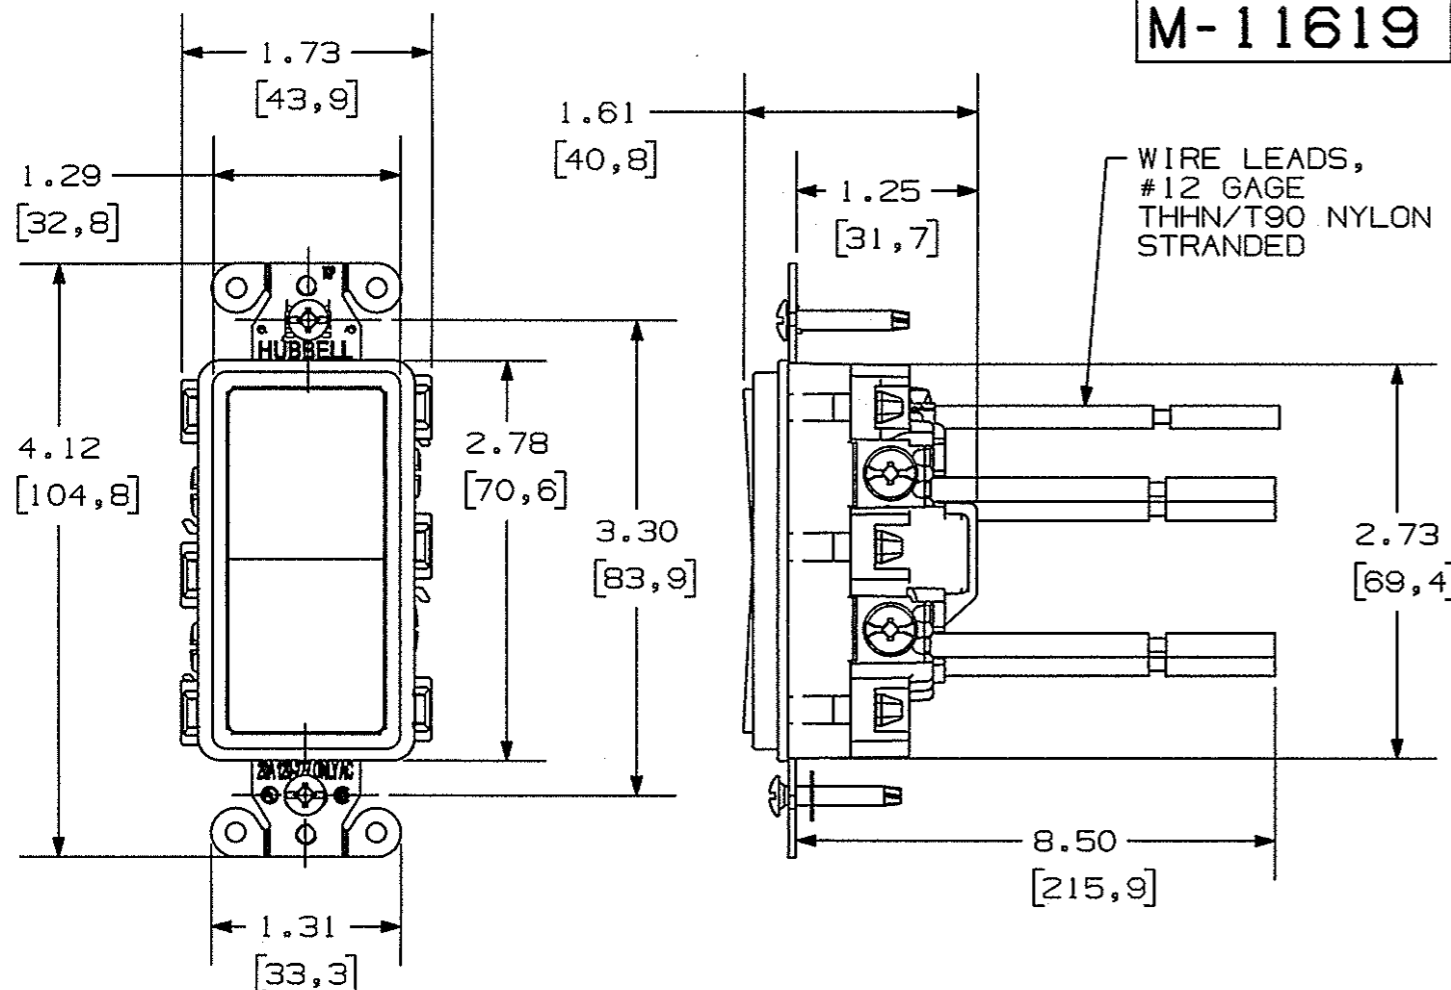

M-11619

WIRE LEADS,
#12 GAGE
THHN/T90 NYLON
STRANDED