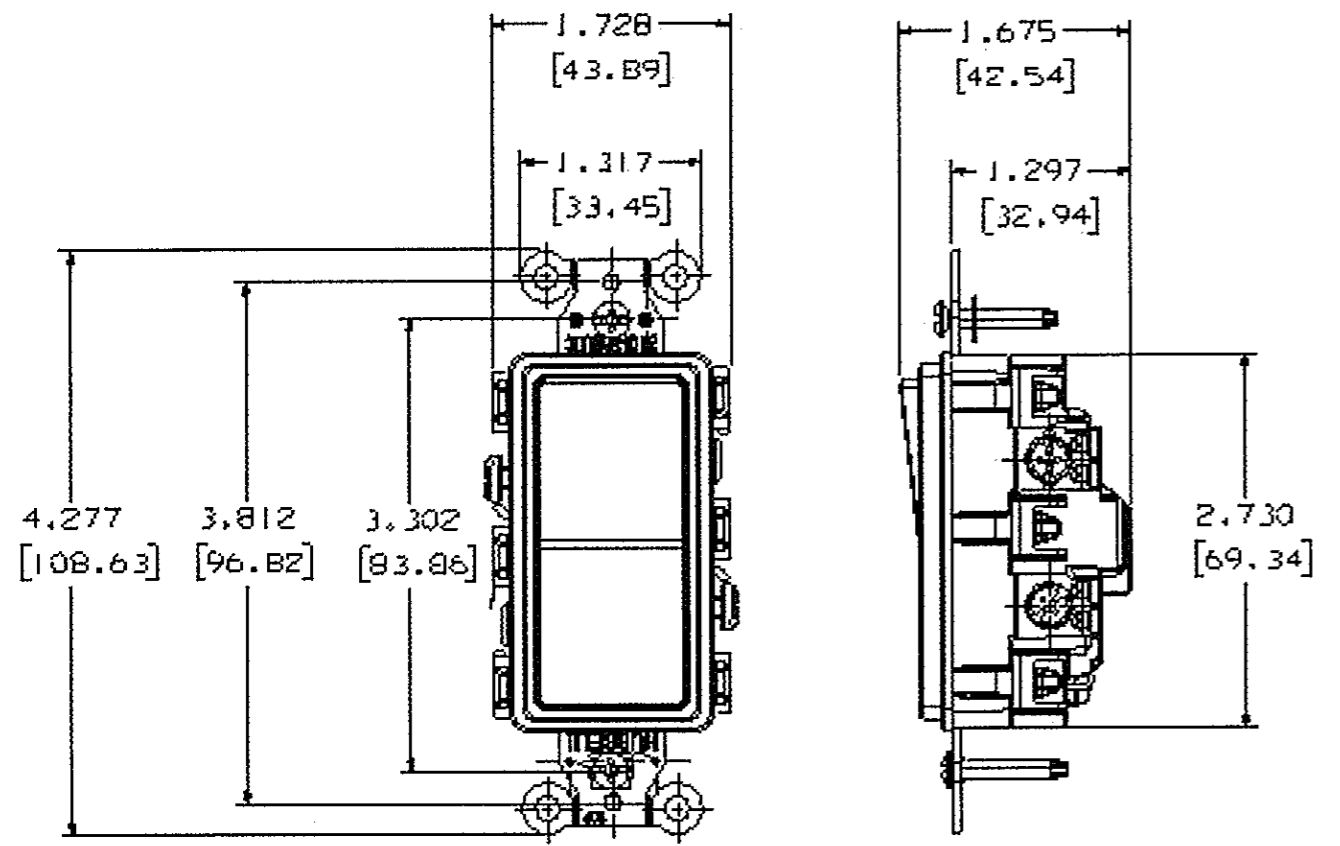

M-11059 | 3

CATALOG NO.	RATING/TYPE	COLOR
DS220B	SWITCH, DECO SER, DP, 20A 120/277V, BR	BROWN
DS220I	SWITCH, DECO SER, DP, 20A 120/277V, IV	IVORY
DS220GY	SWITCH, DECO SER, DP, 20A 120/277V, GY	GRAY
DS220W	SWITCH, DECO SER, DP, 20A 120/277V, WH	WHITE
DS220BK	SWITCH, DECO SER, DP, 20A 120/277V, BK	BLACK
DS220OW	SWITCH, DECO SER, DP, 20A 120/277V, OW	OFFICE WHITE
DS220AL	SWITCH, DECO SER, DP, 20A 120/277V, AL	ALMOND
DS220LA	SWITCH, DECO SER, DP, 20A 120/277V, LA	LIGHT ALMOND
DS420	SWITCH, DECO SER, 4W, 20A 120/277V, BR	BROWN
DS420I	SWITCH, DECO SER, 4W, 20A 120/277V, IV	IVORY
DS420GY	SWITCH, DECO SER, 4W, 20A 120/277V, GY	GRAY
DS420W	SWITCH, DECO SER, 4W, 20A 120/277V, WH	WHITE
DS420BK	SWITCH, DECO SER, 4W, 20A 120/277V, BK	BLACK
DS420OW	SWITCH, DECO SER, 4W, 20A 120/277V, OW	OFFICE WHITE
DS420AL	SWITCH, DECO SER, 4W, 20A 120/277V, AL	ALMOND
DS420LA	SWITCH, DECO SER, 4W, 20A 120/277V, LA	LIGHT ALMOND
DS420R	SWITCH, DECO SER, 4W, 20A 120/277V, RD	RED