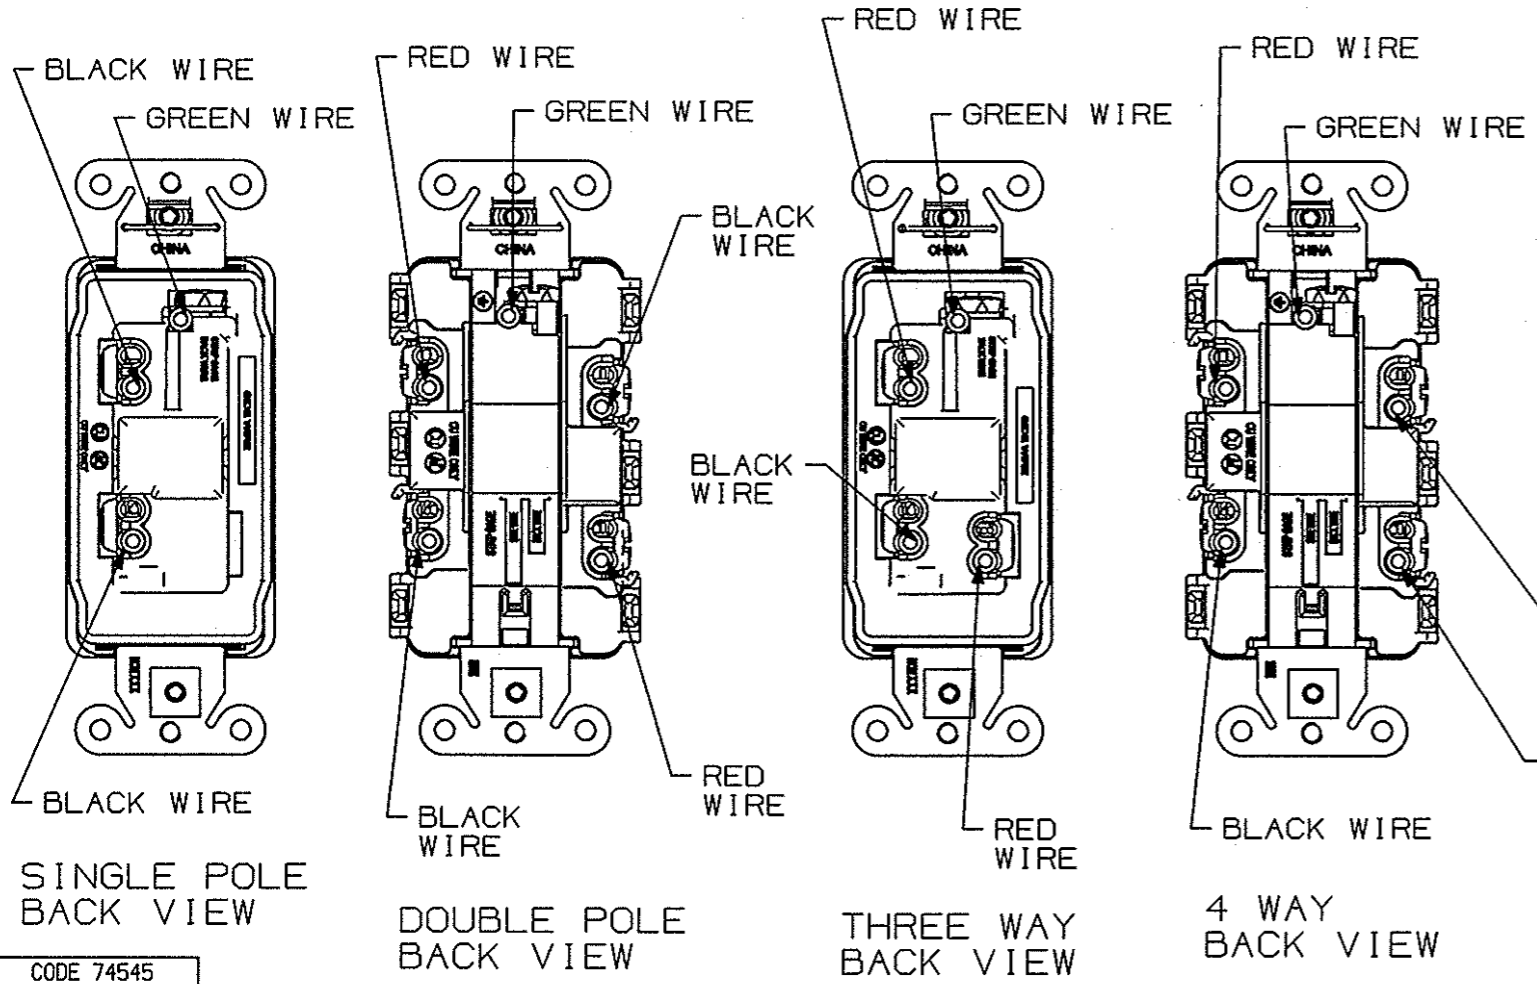

CATALOG NUMBER	RATING / TYPE	ROCKER COLOR
DSL115	SP 15A DECORATOR SWITCH	BROWN
DSL115AL	SP 15A DECORATOR SWITCH	ALMOND
DSL115BK	SP 15A DECORATOR SWITCH	BLACK
DSL115GY	SP 15A DECORATOR SWITCH	GRAY
DSL115I	SP 15A DECORATOR SWITCH	IVORY
DSL115LA	SP 15A DECORATOR SWITCH	LIGHT ALMOND
DSL115OW	SP 15A DECORATOR SWITCH	OFFICE WHITE
DSL115W	SP 15A DECORATOR SWITCH	WHITE
DSL120	SP 20A DECORATOR SWITCH	BROWN
DSL120AL	SP 20A DECORATOR SWITCH	ALMOND
DSL120BK	SP 20A DECORATOR SWITCH	BLACK
DSL120GY	SP 20A DECORATOR SWITCH	GRAY
DSL120I	SP 20A DECORATOR SWITCH	IVORY
DSL120IL	SP 20A ILLUM. DECO. SWITCH	IVORY
DSL120ILW	SP 20A ILLUM. DECO. SWITCH	WHITE
DSL120LA	SP 20A DECORATOR SWITCH	LIGHT ALMOND
DSL120OW	SP 20A DECORATOR SWITCH	OFFICE WHITE
DSL120PL	SP 20A PILOT DECO. SWITCH	RED
DSL120W	SP 20A DECORATOR SWITCH	WHITE
DSL220	DP 20A DECORATOR SWITCH	BROWN
DSL220AL	DP 20A DECORATOR SWITCH	ALMOND
DSL220BK	DP 20A DECORATOR SWITCH	BLACK
DSL220GY	DP 20A DECORATOR SWITCH	GRAY
DSL220I	DP 20A DECORATOR SWITCH	IVORY
DSL220LA	DP 20A DECORATOR SWITCH	LIGHT ALMOND
DSL220OW	DP 20A DECORATOR SWITCH	OFFICE WHITE
DSL220W	DP 20A DECORATOR SWITCH	WHITE
DSL315	3W 15A DECORATOR SWITCH	BROWN
DSL315AL	3W 15A DECORATOR SWITCH	ALMOND
DSL315BK	3W 15A DECORATOR SWITCH	BLACK
DSL315GY	3W 15A DECORATOR SWITCH	GRAY
DSL315I	3W 15A DECORATOR SWITCH	IVORY
DSL315LA	3W 15A DECORATOR SWITCH	LIGHT ALMOND
DSL315OW	3W 15A DECORATOR SWITCH	OFFICE WHITE
DSL315W	3W 15A DECORATOR SWITCH	WHITE
DSL320	3W 20A DECORATOR SWITCH	BROWN
DSL320AL	3W 20A DECORATOR SWITCH	ALMOND
DSL320BK	3W 20A DECORATOR SWITCH	BLACK
DSL320GY	3W 20A DECORATOR SWITCH	GRAY
DSL320I	3W 20A DECORATOR SWITCH	IVORY
DSL320IL	3W 20A ILL. DECO. SWITCH	IVORY
DSL320ILW	3W 20A ILL. DECO. SWITCH	WHITE
DSL320LA	3W 20A DECORATOR SWITCH	LIGHT ALMOND
DSL320OW	3W 20A DECORATOR SWITCH	OFFICE WHITE
DSL320W	3W 20A DECORATOR SWITCH	WHITE
DSL420	4W 20A DECORATOR SWITCH	BROWN
DSL420AL	4W 20A DECORATOR SWITCH	ALMOND
DSL420BK	4W 20A DECORATOR SWITCH	BLACK
DSL420GY	4W 20A DECORATOR SWITCH	GRAY
DSL420I	4W 20A DECORATOR SWITCH	IVORY
DSL420LA	4W 20A DECORATOR SWITCH	LIGHT ALMOND
DSL420OW	4W 20A DECORATOR SWITCH	OFFICE WHITE
DSL420W	4W 20A DECORATOR SWITCH	WHITE

LIST OF PARTS		
DESCRIPTION	MATERIAL	FINISH
ROCKER	THERMOPLASTIC	SEE CHART
TOP HOUSING	THERMOPLASTIC	SEE CHART
BASE	THERMOPLASTIC	BLACK COLOR
RUBBER INSERT	ELASTOMER	NONE
RUBBER BUMPER	ELASTOMER	NONE
DRIVE SCREW	STEEL	ZINC PLATED
MOUNTING SCREW	STEEL	ZINC PLATED
STRAP	STEEL	ZINC PLATED
SPRING	STEEL	NONE
STAPLE	STEEL	NONE
BRUSH	BRASS ALLOY	BRIGHT DIP
SILVER CONTACT	SILVER ALLOY	NONE
COMMON TERMINAL	BRASS ALLOY	SILVER PLATED
SP STA. TERMINAL	BRASS ALLOY	BRIGHT DIP
GROUND TERMINAL	BRASS ALLOY	BRIGHT DIP
3W STA. TERMINAL	BRASS ALLOY	BRIGHT DIP
PVC WASHER	PVC PLASTIC	NONE
BRUSH ACTUATOR	STEEL	ZINC PLATED
LAMP-WIRE PIN	BRASS ALLOY	NONE
LED LAMP		NONE
WIRE LEADS	STRANDED COPPER	NYLON INSULATION

REPAIRABLE	☐
NON-REPAIRABLE	☒

1	RELEASED PER DCN16847	8/4/10
SYM	REVISIONS	APP DATE