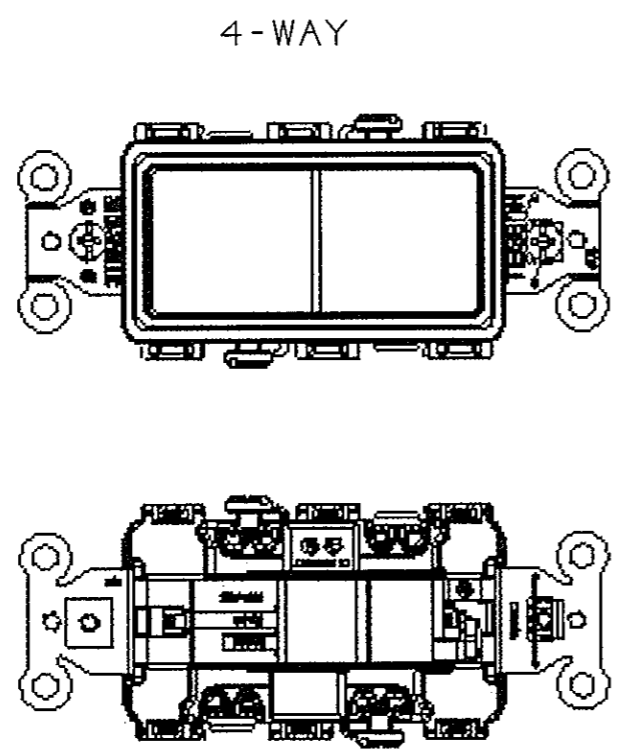

LIST OF PARTS		
DESCRIPTION	MATERIAL	FINISH
ROCKER	THERMOPLASTIC	NONE
TOP HOUSING	THERMOPLASTIC	NONE
BASE	THERMOPLASTIC	NONE
RUBBER INSERT	ELASTOMER	NONE
RUBBER BUMPER	ELASTOMER	NONE
DRIVE SCREW	STEEL	ZINC PLATED
MOUNTING SCREW	STEEL	ZINC PLATED
STRAP	STEEL	ZINC PLATED
SPRING	STEEL	NONE
STAPLE	STEEL	NONE
BRUSH	BRASS ALLOY	BRIGHT DIP
SILVER CONTACT	SILVER ALLOY	NONE
COMMON TERMINAL	BRASS ALLOY	SILVER PLATED
SP STATIONARY TERM.	BRASS ALLOY	BRIGHT DIP
GROUND TERMINAL	BRASS ALLOY	BRIGHT DIP
3W STATIONARY TERM.	BRASS ALLOY	BRIGHT DIP
PVC WASHER	PVC PLASTIC	NONE
BRUSH ACTUATOR	STEEL	ZINC PLATED
LAMP-WIRE PIN	BRASS ALLOY	NONE
LED LAMP		NONE

THE DESIGN AND DIMENSIONS OF THE PRODUCT SHOWN ON THIS DRAWING ARE SUBJECT TO CHANGE WITHOUT NOTICE

TITLE  
COMMERCIAL GRADE  
15A & 20A SNAP DECO SWITCH, HUBBELL

TOLERANCES UNLESS OTHERWISE SPECIFIED	WIRING DEVICE-KELLEMS HUBBELL INCORPORATED BRIDGEPORT, CT	
FRACTIONS ± 1/64	DR. BY F.Z	APP. BY
DECIMALS ± .005	TR. BY J.X	SCALE
ANGLES ± 2'	CHK'D BY C.Z	DATE 6/30/10