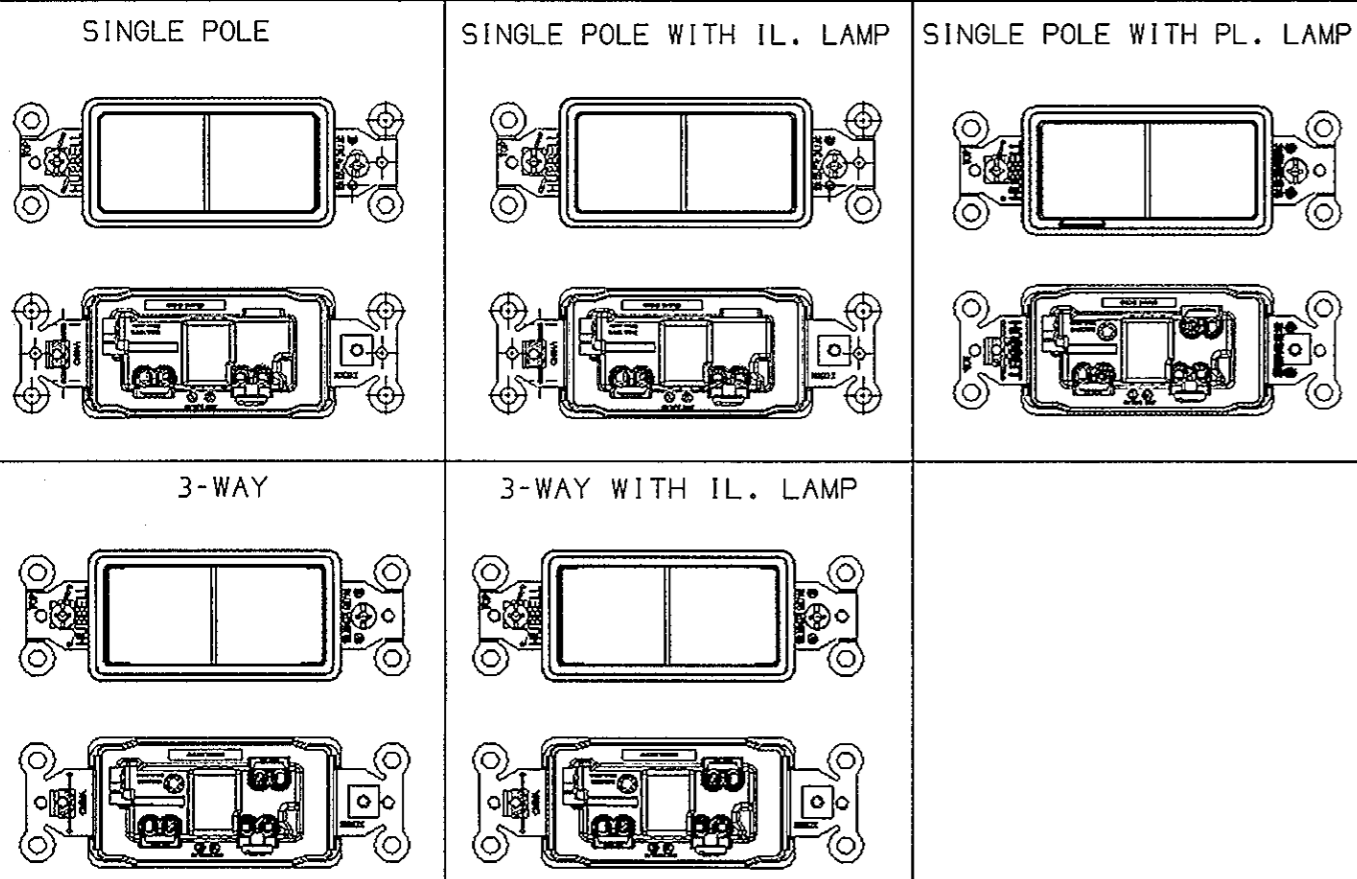

NOTE:
1. BASE COLOR: BLACK
2. ALL DIMENSIONS ARE IN INCHES AND (MILLIMETERS)

SHEET 2 OF 2

SYM	REVISIONS	APP	DATE
3	ADDED CATALOG NOS. DS120ILR, DS120ILLA AND SPECS PER DCN 20216.	DJP MYA	11/26/13
2	ADDED CATALOG NOS. DS120PLBK/DS120PLW/DS120PLGY PER DCN16975	C.Z	08/05/10
1	RELEASE FOR PRODUCTION PER DCN16799	C.Z	06/30/10

THE DESIGN AND DIMENSIONS OF THE PRODUCT SHOWN ON THIS DRAWING ARE SUBJECT TO CHANGE WITHOUT NOTICE

TITLE
COMMERCIAL GRADE
15A & 20A SNAP DECO SWITCH, HUBBELL

TOLERANCES UNLESS OTHERWISE SPECIFIED		WIRING DEVICE-KELLEMS HUBBELL INCORPORATED BRIDGEPORT, CT	
FRACTIONS	±1/64	DR. BY	F.Z
DECIMALS	±.005	TR. BY	J.X
ANGLES	±2°	APP. BY	
		SCALE	
		CHK'D BY	C.Z
		DATE	6/30/10

CODE 74545

DIMENSION SHEET FOR CAT. NO. SEE CHART
REPAIRABLE ☐ NON-REPAIRABLE ☒
B
M-11059
3