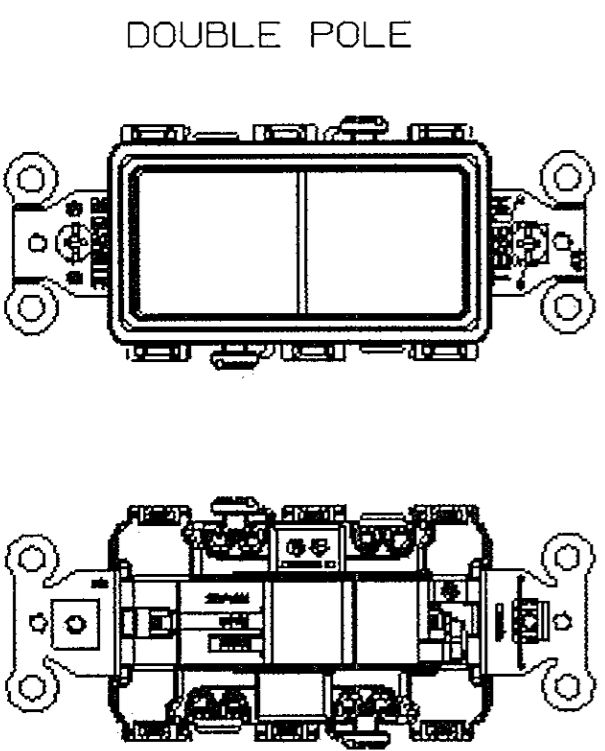

LIST OF PARTS		
DESCRIPTION	MATERIAL	FINISH
ROCKER	THERMOPLASTIC	NONE
TOP HOUSING	THERMOPLASTIC	NONE
BASE	THERMOPLASTIC	NONE
RUBBER INSERT	ELASTOMER	NONE
RUBBER BUMPER	ELASTOMER	NONE
DRIVE SCREW	STEEL	ZINC PLATED
MOUNTING SCREW	STEEL	ZINC PLATED
STRAP	STEEL	ZINC PLATED
SPRING	STEEL	NONE
STAPLE	STEEL	NONE
BRUSH	BRASS ALLOY	BRIGHT DIP
SILVER CONTACT	SILVER ALLOY	NONE
COMMON TERMINAL	BRASS ALLOY	SILVER PLATED
SP STATIONARY TERM.	BRASS ALLOY	BRIGHT DIP
GROUND TERMINAL	BRASS ALLOY	BRIGHT DIP
3W STATIONARY TERM.	BRASS ALLOY	BRIGHT DIP
PVC WASHER	PVC PLASTIC	NONE
BRUSH ACTUATOR	STEEL	ZINC PLATED
LAMP-WIRE PIN	BRASS ALLOY	NONE
LED LAMP		NONE

THE DESIGN AND DIMENSIONS OF THE PRODUCT SHOWN ON THIS DRAWING ARE SUBJECT TO CHANGE WITHOUT NOTICE

TITLE  
COMMERCIAL GRADE  
15A & 20A SNAP DECO SWITCH, HUBBELL

TOLERANCES UNLESS OTHERWISE SPECIFIED	WIRING DEVICE-KELLEMS HUBBELL INCORPORATED BRIDGEPORT, CT	
FRACTIONS ± 1/64	DR. BY F.Z	APP. BY
DECIMALS ± .005	TR. BY J.X	SCALE
ANGLES ± 2'	CHK'D BY C.Z	DATE 6/30/10