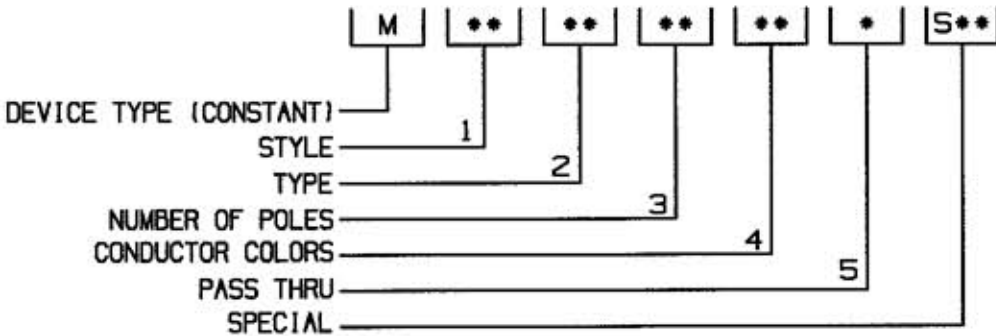

M-99611

MALE LINKOSITY CONNECTOR

SLOTS ACCEPT 1/4" SCREWS
3/16" FREE PLAY IN SLOTS

TYPE II CROSS RECESS

OPTIONAL FEMALE PASS THRU WITH CAP & LABEL

- NOTES:
1. DIMENSIONS ARE IN INCHES & [MM].
 2. ALL DEVICES ARE CULUS LISTED.
 3. ENCLOSURE RATING: TYPE 4X.
 4. LINKOSITY™ IS A TRADEMARK OF LOCKHEED MARTIN.

STYLE ¹	
DIGIT	DESC.
4L	LINKOSITY

TYPE ²		NO. OF POLES ³
DIGIT	DESC.	DIGIT
20	20 AMP	02
		03
		04
		05
23	20 AMP SNIG	03
		04
		05
		06
30	30 AMP	04

CONDUCTOR COLORS ⁴	
DIGIT	DESC.
PA	GREEN/YELLOW BLACK ALL OTHERS
PB	GREEN/YELLOW/WHITE BLACK ALL OTHERS

PASS THRU ⁵	
DIGIT	DESC.
P	PASS THRU
0	NO PASS THRU

CATALOG NUMBER

LIST OF PARTS		
DESCRIPTION	MATERIAL	FINISH
ALL EXTERNAL PLASTIC PARTS	UV STABILIZED POLYESTER/POLYCARBONATE BLEND	
ALL EXTERNAL SCREWS AND HARDWARE	STAINLESS STEEL	

1	RELEASED PER DCN#12718	WRV	11/9/05
SYM	REVISIONS	APP	DATE

THE DESIGN AND DIMENSIONS OF THE PRODUCT SHOWN ON THIS DRAWING ARE SUBJECT TO CHANGE WITHOUT NOTICE

TITLE
LINKOSITY PSDA (DIST. BOX VERSIONS)

TOLERANCES UNLESS OTHERWISE SPECIFIED	WIRING DEVICE-KELLEMS HUBBELL INCORPORATED BRIDGEPORT, CT	
FRACTIONS ± 1/64	DR. BY WRV	APP. BY TLS
DECIMALS ± .005	TR. BY	SCALE 1:1
ANGLES ± 2°	CHK'D BY	DATE 07/05