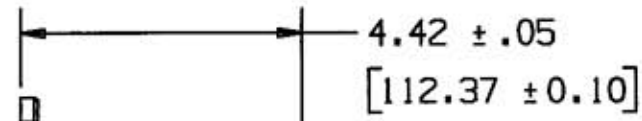

M-99611

MALE LINKOSITY CONNECTOR

SLOTS ACCEPT 1/4" SCREWS
3/16" FREE PLAY IN SLOTS

TYPE II CROSS RECESS

OPTIONAL FEMALE PASS THRU WITH CAP & LABEL

- NOTES:
1. DIMENSIONS ARE IN INCHES & [MM].
 2. ALL DEVICES ARE CULUS LISTED.
 3. ENCLOSURE RATING: TYPE 4X.
 4. LINKOSITY™ IS A TRADEMARK OF LOCKHEED MARTIN.