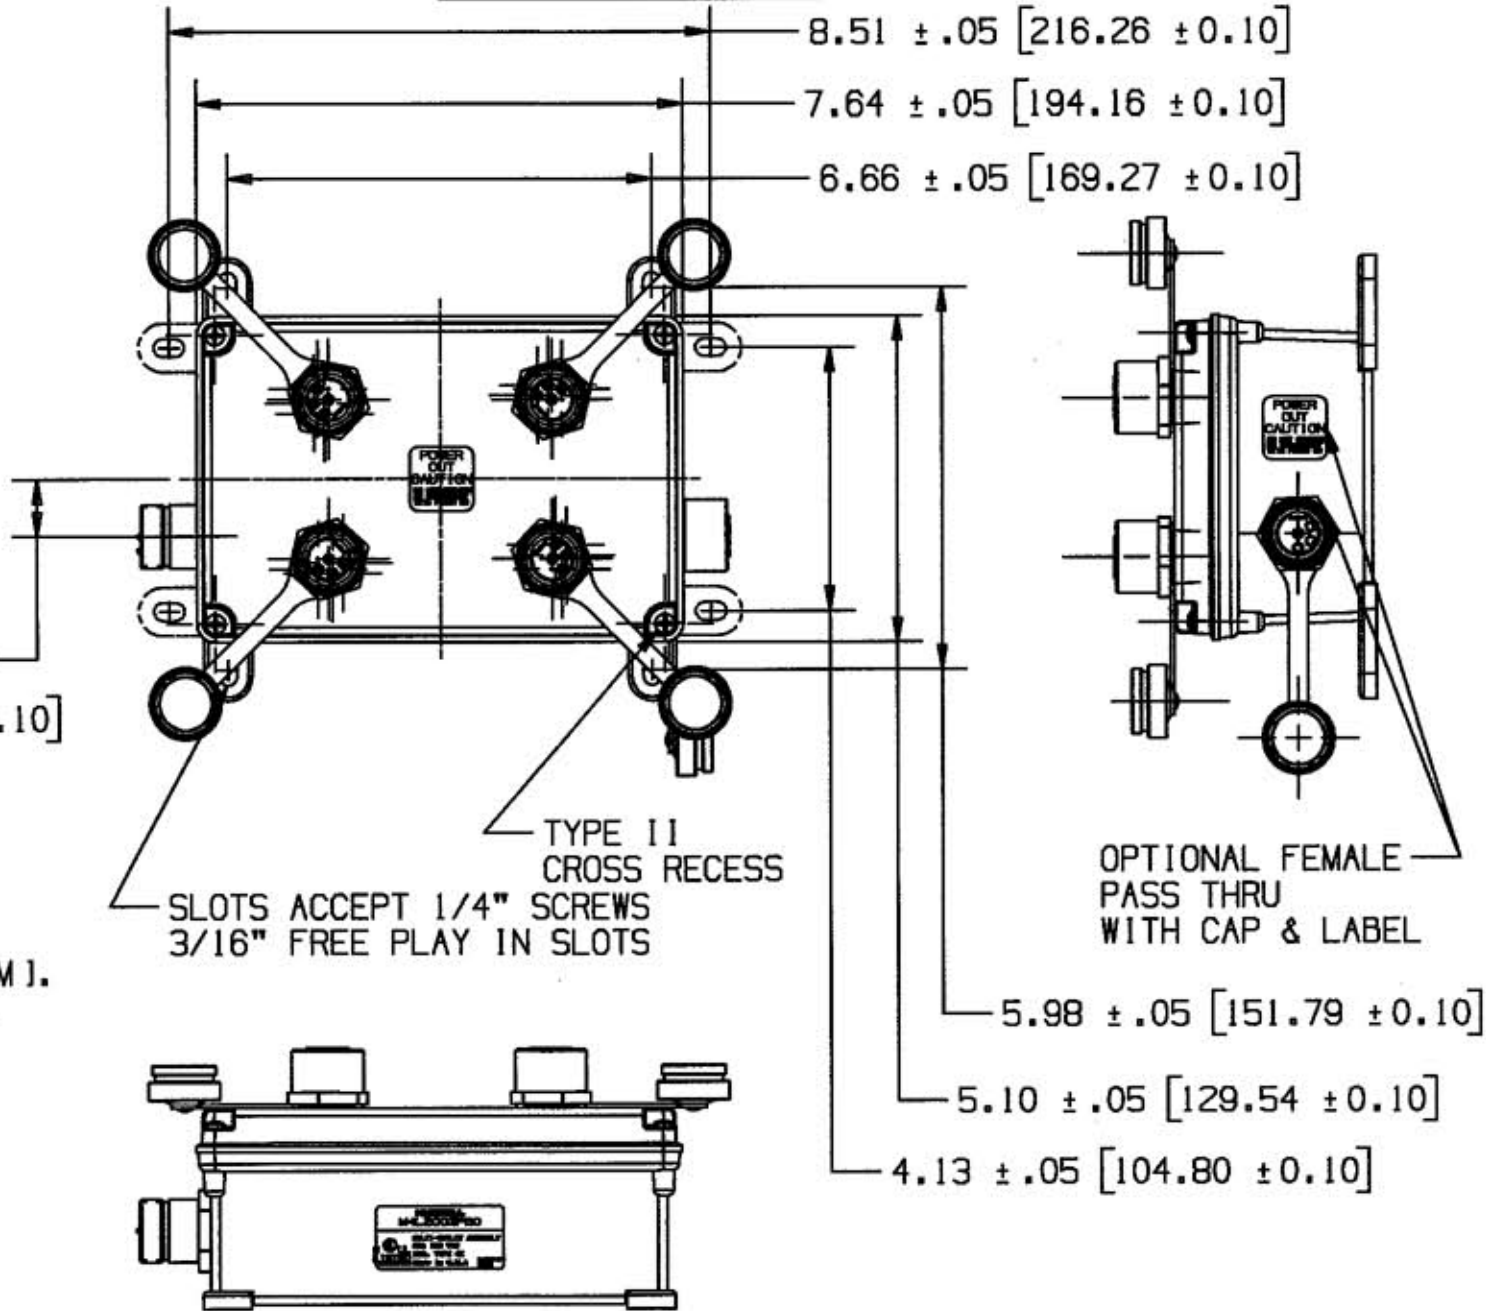

M-99611

MALE LINKOSITY CONNECTOR

SLOTS ACCEPT 1/4" SCREWS
3/16" FREE PLAY IN SLOTS

TYPE II CROSS RECESS

OPTIONAL FEMALE PASS THRU WITH CAP & LABEL

- NOTES:
1. DIMENSIONS ARE IN INCHES & [MM].
 2. ALL DEVICES ARE CULUS LISTED.
 3. ENCLOSURE RATING: TYPE 4X.
 4. LINKOSITY™ IS A TRADEMARK OF LOCKHEED MARTIN.

PASS THRU ⁵	
DIGIT	DESC.
P	PASS THRU
0	NO PASS THRU

CATALOG NUMBER

LIST OF PARTS		
DESCRIPTION	MATERIAL	FINISH
ALL EXTERNAL PLASTIC PARTS	UV STABILIZED POLYESTER/POLYCARBONATE BLEND	
ALL EXTERNAL SCREWS AND HARDWARE	STAINLESS STEEL	

1	RELEASED PER DCN#12718	WRV	11/9/05
SYM	REVISIONS	APP	DATE

THE DESIGN AND DIMENSIONS OF THE PRODUCT SHOWN ON THIS DRAWING ARE SUBJECT TO CHANGE WITHOUT NOTICE

TITLE
LINKOSITY PSDA (DIST. BOX VERSIONS)

TOLERANCES UNLESS OTHERWISE SPECIFIED	WIRING DEVICE-KELLEMS HUBBELL INCORPORATED BRIDGEPORT, CT	
FRACTIONS ± 1/64	DR. BY WRV	APP. BY TLS
DECIMALS ± .005	TR. BY	SCALE 1:1
ANGLES ± 2°	CHK'D BY	DATE 07/05

DIMENSION SHEET FOR CAT. NO. REPAIRABLE NON-REPAIRABLE B M-99611 1