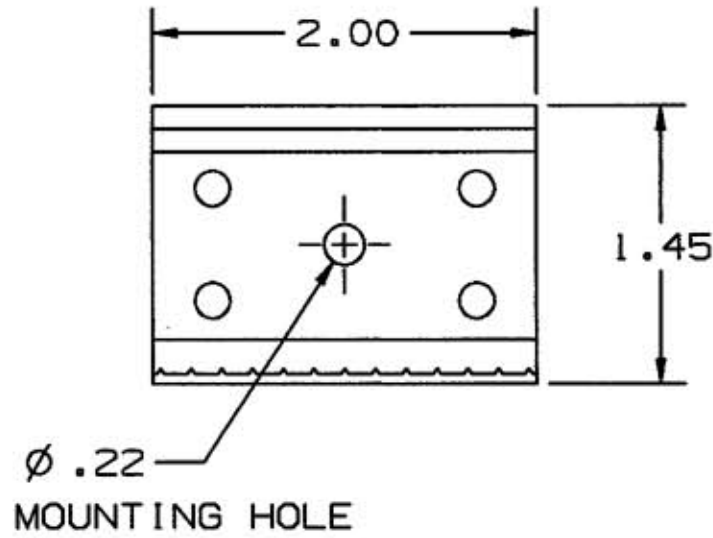

**M-8245 | 1**

MOUNTING CLIP

PL 1 MC

LIST OF PARTS

DESCRIPTION	MATERIAL	FINISH
TEE FITTING BASE	PVC	OFFICE WHITE
TEE FITTING COVER	PVC	OFFICE WHITE
MOUNTING CLIP	STAINLESS STL.	NONE

DIMENSION SHEET FOR CAT. NO.

REPAIRABLE  NON-REPAIRABLE

B

M-8245

1

TEE FITTING, COVER ONLY - PL1TC  
 TEE FITTING, BASE & COVER - PL1TCBC

1	RELEASED PER DCN 7981	SPZ	9/1/00
SYM	REVISIONS	APP	DATE

THE DESIGN AND DIMENSIONS OF THE PRODUCT SHOWN ON THIS DRAWING ARE SUBJECT TO CHANGE WITHOUT NOTICE

TITLE  
 ACCESSORIES  
 LANTRAK/PLUGTRAK

TOLERANCES UNLESS OTHERWISE SPECIFIED FRACTIONS ± 1/64 DECIMALS ± .005 ANGLES ± 2°	WIRING DEVICE-KELLEMS HUBBELL INCORPORATED BRIDGEPORT, CT	
	DR. BY SRE	APP. BY SRE
	TR. BY	SCALE - - -
	CHK'D BY SRE	DATE 2/23/00