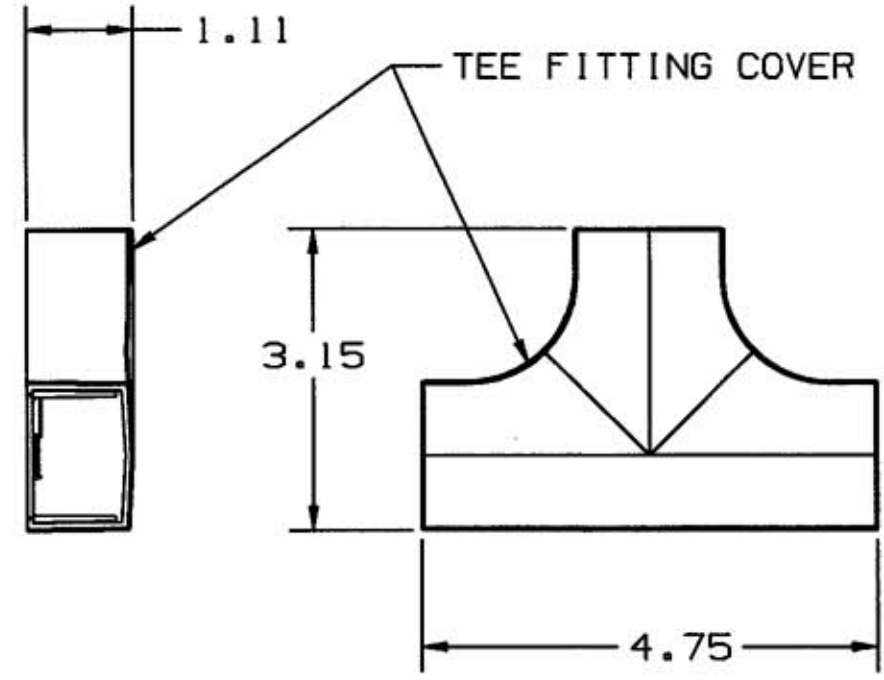

**M-8245 | 1**

MOUNTING CLIP

PL 1 MC

LIST OF PARTS

DESCRIPTION	MATERIAL	FINISH
TEE FITTING BASE	PVC	OFFICE WHITE
TEE FITTING COVER	PVC	OFFICE WHITE
MOUNTING CLIP	STAINLESS STL.	NONE

DIMENSION SHEET FOR CAT. NO.

REPAIRABLE  NON-REPAIRABLE

B

M-8245

1

TEE FITTING, COVER ONLY - PL1TC  
 TEE FITTING, BASE & COVER - PL1TCBC

1	RELEASED PER DCN 7981	SPZ	9/1/00
SYM	REVISIONS	APP	DATE

THE DESIGN AND DIMENSIONS OF THE PRODUCT SHOWN ON THIS DRAWING ARE SUBJECT TO CHANGE WITHOUT NOTICE

TITLE  
 ACCESSORIES  
 LANTRAK/PLUGTRAK

TOLERANCES UNLESS OTHERWISE SPECIFIED FRACTIONS ± 1/64 DECIMALS ± .005 ANGLES ± 2°	WIRING DEVICE-KELLEMS HUBBELL INCORPORATED BRIDGEPORT, CT	
	DR. BY SRE	APP. BY SRE
	TR. BY	SCALE - - -
	CHK'D BY SRE	DATE 2/23/00