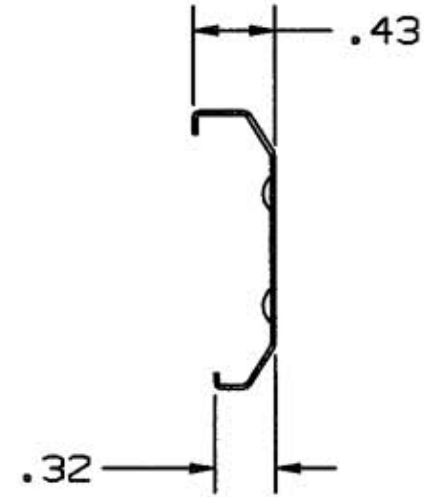

**M-8245 | 1**

MOUNTING CLIP

PL 1 MC

LIST OF PARTS

DESCRIPTION	MATERIAL	FINISH
TEE FITTING BASE	PVC	OFFICE WHITE
TEE FITTING COVER	PVC	OFFICE WHITE
MOUNTING CLIP	STAINLESS STL.	NONE

DIMENSION SHEET FOR CAT. NO.

REPAIRABLE  NON-REPAIRABLE

B

M-8245

1

TEE FITTING, COVER ONLY - PL1TC  
 TEE FITTING, BASE & COVER - PL1TCBC

1	RELEASED PER DCN 7981	SPZ	9/1/00
SYM	REVISIONS	APP	DATE

THE DESIGN AND DIMENSIONS OF THE PRODUCT SHOWN ON THIS DRAWING ARE SUBJECT TO CHANGE WITHOUT NOTICE

TITLE  
 ACCESSORIES  
 LANTRAK/PLUGTRAK

TOLERANCES UNLESS OTHERWISE SPECIFIED FRACTIONS ± 1/64 DECIMALS ± .005 ANGLES ± 2°	WIRING DEVICE-KELLEMS HUBBELL INCORPORATED BRIDGEPORT, CT	
	DR. BY SRE	APP. BY SRE
	TR. BY	SCALE - - -
	CHK'D BY SRE	DATE 2/23/00