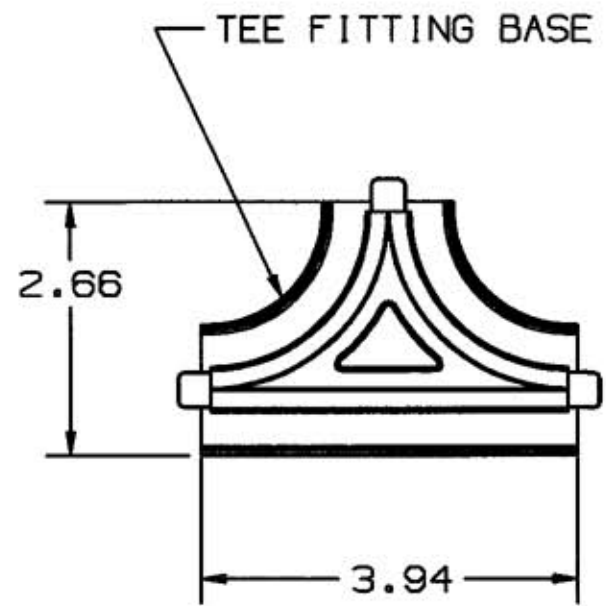

**M-8245 | 1**

MOUNTING CLIP

PL 1 MC

LIST OF PARTS

DESCRIPTION	MATERIAL	FINISH
TEE FITTING BASE	PVC	OFFICE WHITE
TEE FITTING COVER	PVC	OFFICE WHITE
MOUNTING CLIP	STAINLESS STL.	NONE

DIMENSION SHEET FOR CAT. NO.

REPAIRABLE  NON-REPAIRABLE

B

M-8245

1

TEE FITTING, COVER ONLY - PL1TC  
 TEE FITTING, BASE & COVER - PL1TCBC

1	RELEASED PER DCN 7981	SPZ	9/1/00
SYM	REVISIONS	APP	DATE

THE DESIGN AND DIMENSIONS OF THE PRODUCT SHOWN ON THIS DRAWING ARE SUBJECT TO CHANGE WITHOUT NOTICE

TITLE  
 ACCESSORIES  
 LANTRAK/PLUGTRAK

TOLERANCES UNLESS OTHERWISE SPECIFIED FRACTIONS ± 1/64 DECIMALS ± .005 ANGLES ± 2°	WIRING DEVICE-KELLEMS HUBBELL INCORPORATED BRIDGEPORT, CT	
	DR. BY SRE	APP. BY SRE
	TR. BY	SCALE - - -
	CHK'D BY SRE	DATE 2/23/00