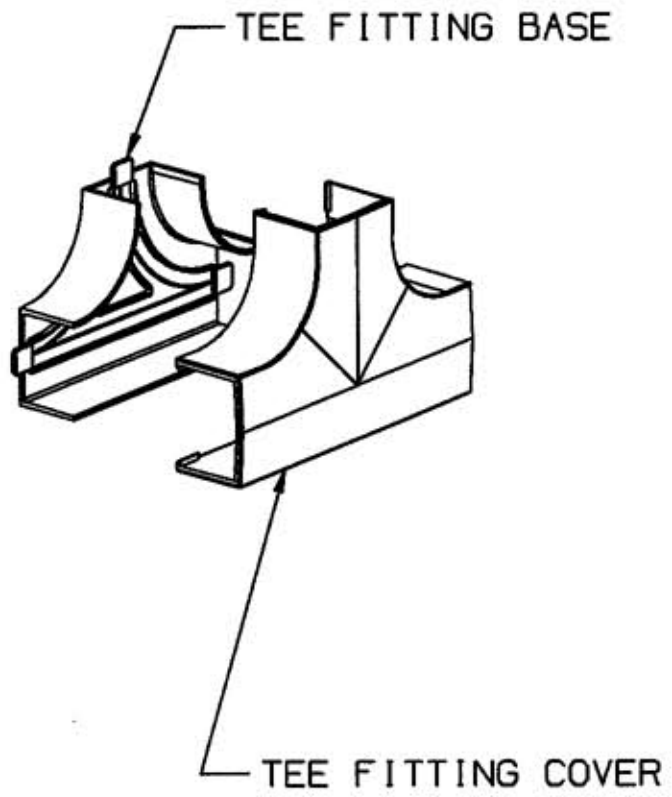

**M-8245 | 1**

MOUNTING CLIP

PL 1 MC

LIST OF PARTS

DESCRIPTION	MATERIAL	FINISH
TEE FITTING BASE	PVC	OFFICE WHITE
TEE FITTING COVER	PVC	OFFICE WHITE
MOUNTING CLIP	STAINLESS STL.	NONE

DIMENSION SHEET FOR CAT. NO.

REPAIRABLE  NON-REPAIRABLE

B

M-8245

1

TEE FITTING, COVER ONLY - PL1TC  
 TEE FITTING, BASE & COVER - PL1TCBC

1	RELEASED PER DCN 7981	SPZ	9/1/00
SYM	REVISIONS	APP	DATE

THE DESIGN AND DIMENSIONS OF THE PRODUCT SHOWN ON THIS DRAWING ARE SUBJECT TO CHANGE WITHOUT NOTICE

TITLE  
 ACCESSORIES  
 LANTRAK/PLUGTRAK

TOLERANCES UNLESS OTHERWISE SPECIFIED FRACTIONS ± 1/64 DECIMALS ± .005 ANGLES ± 2°	WIRING DEVICE-KELLEMS HUBBELL INCORPORATED BRIDGEPORT, CT	
	DR. BY SRE	APP. BY SRE
	TR. BY	SCALE - - -
	CHK'D BY SRE	DATE 2/23/00