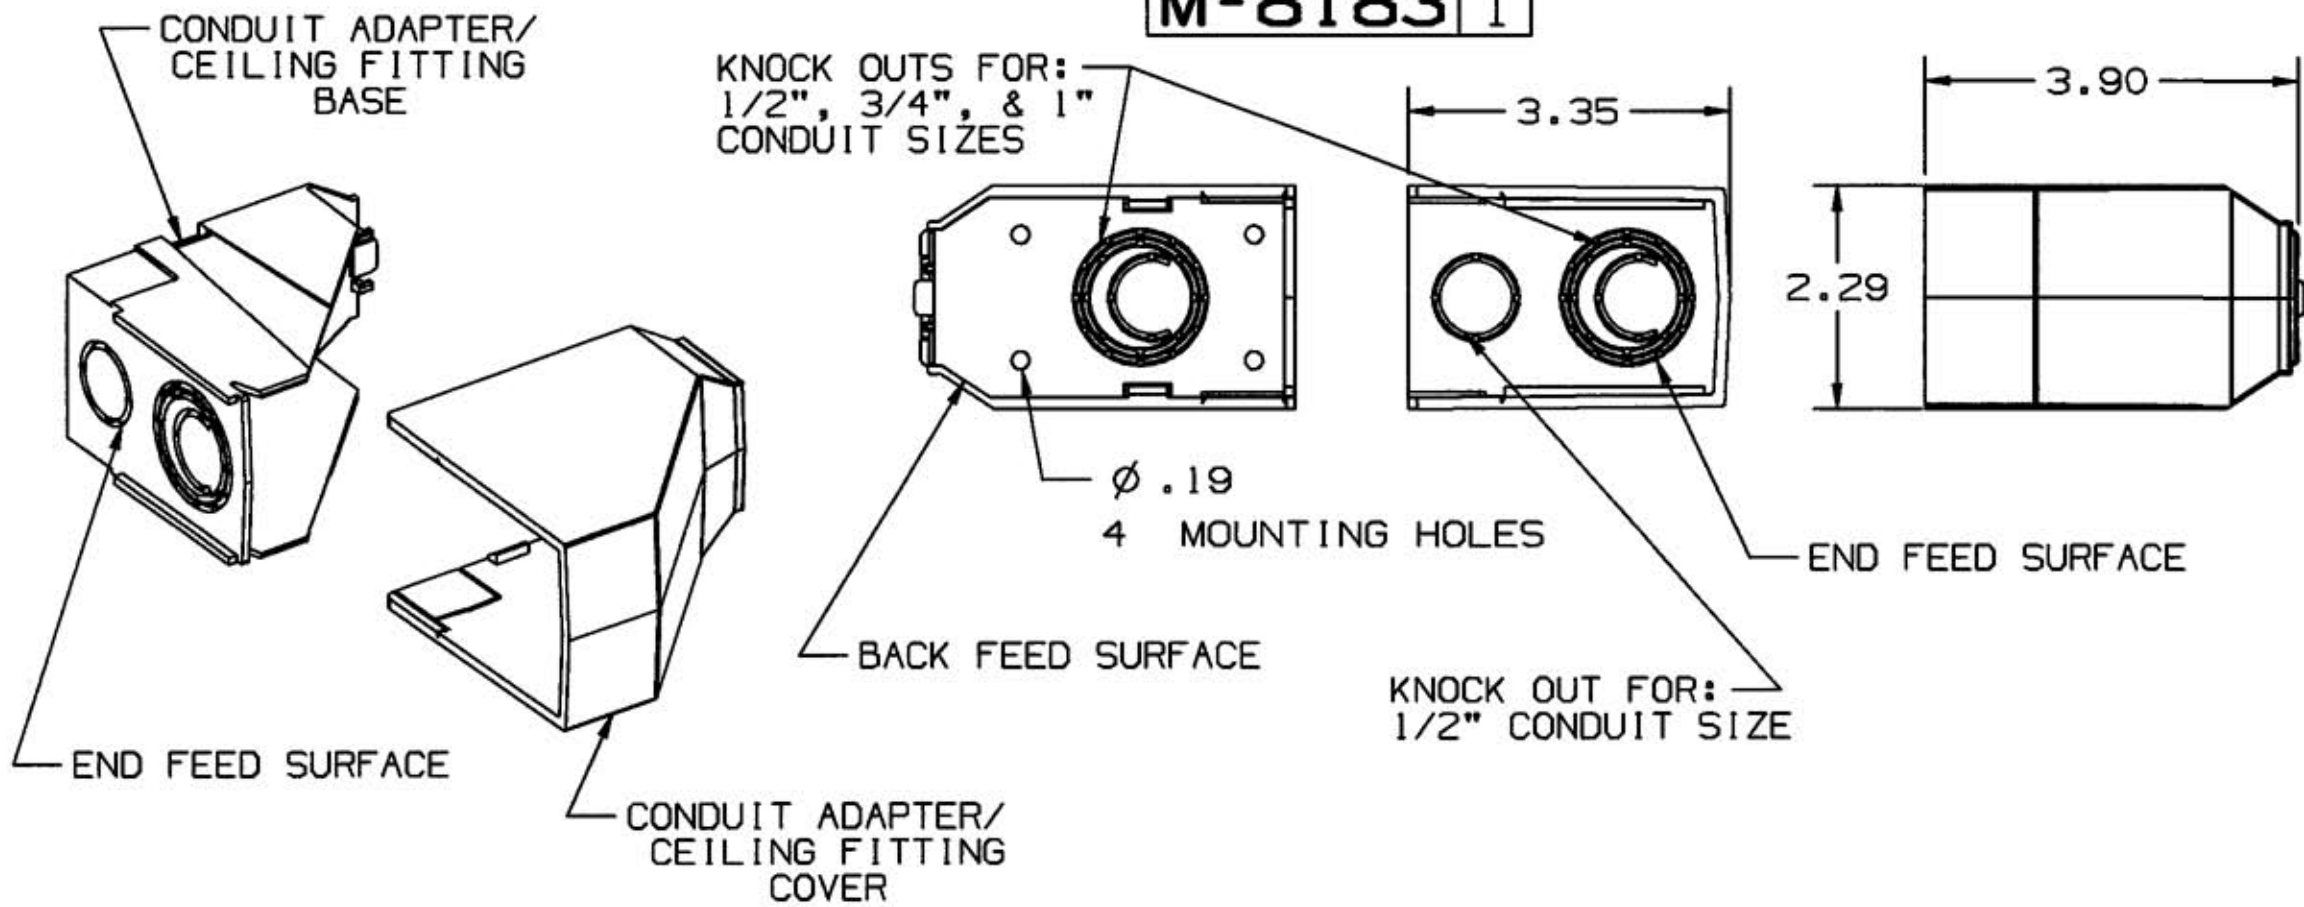

M-8183 | 1

CONDUIT ADAPTER/CEILING FITTING

PLP1CACF

TEE FITTING, COVER ONLY - PP1TC
 TEE FITTING, BASE & COVER - PP1TCBC

LIST OF PARTS

DESCRIPTION	MATERIAL	FINISH
CONDUIT/CEIL. ADAPT. BASE	PVC	OFFICE WHITE
CONDUIT/CEIL. ADAPT. COVER	PVC	OFFICE WHITE
TEE FITTING BASE	PVC	OFFICE WHITE
TEE FITTING COVER	PVC	OFFICE WHITE

DIMENSION SHEET FOR CAT. NO. REPAIRABLE NON-REPAIRABLE **B** **M-8183** 1

1	RELEASED PER DCN7804	SRE	4/28/00
SYM	REVISIONS	APP	DATE

THE DESIGN AND DIMENSIONS OF THE PRODUCT SHOWN ON THIS DRAWING ARE SUBJECT TO CHANGE WITHOUT NOTICE