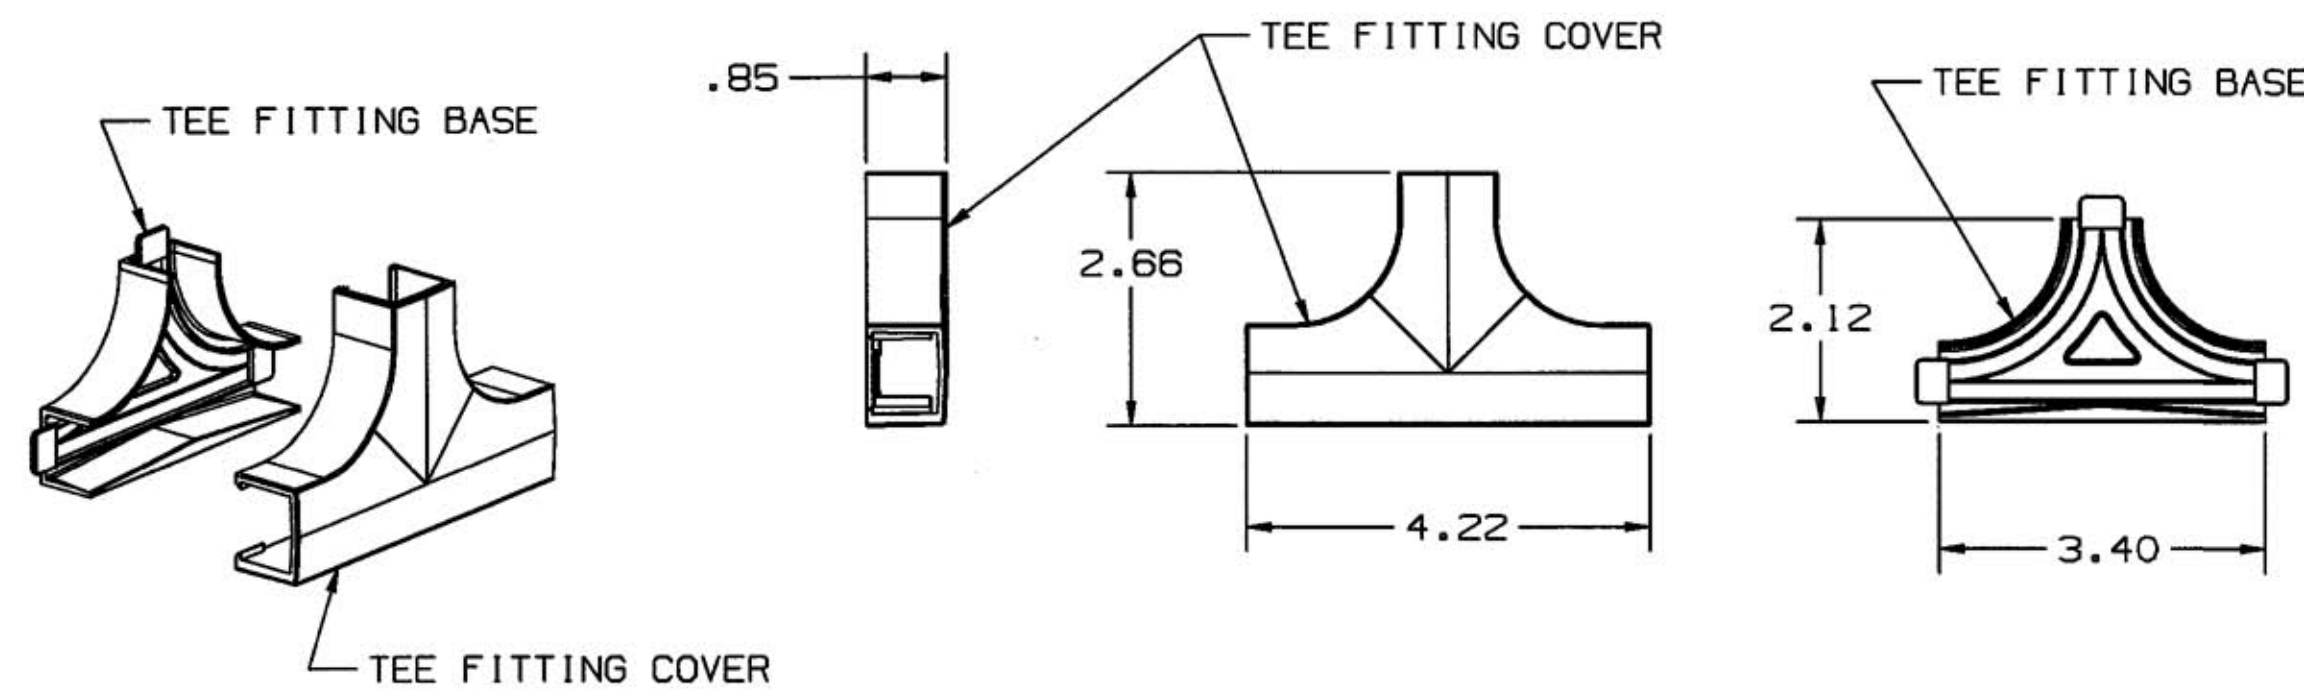

M-8183 | 1

CONDUIT ADAPTER/CEILING FITTING

PLP1CACF

TEE FITTING, COVER ONLY - PP1TC
 TEE FITTING, BASE & COVER - PP1TCBC

LIST OF PARTS

DESCRIPTION	MATERIAL	FINISH
CONDUIT/CEIL. ADAPT. BASE	PVC	OFFICE WHITE
CONDUIT/CEIL. ADAPT. COVER	PVC	OFFICE WHITE
TEE FITTING BASE	PVC	OFFICE WHITE
TEE FITTING COVER	PVC	OFFICE WHITE

DIMENSION SHEET FOR CAT. NO. REPAIRABLE NON-REPAIRABLE **B** **M-8183** 1

1	RELEASED PER DCN7804	SRE	4/28/00
SYM	REVISIONS	APP	DATE

THE DESIGN AND DIMENSIONS OF THE PRODUCT SHOWN ON THIS DRAWING ARE SUBJECT TO CHANGE WITHOUT NOTICE