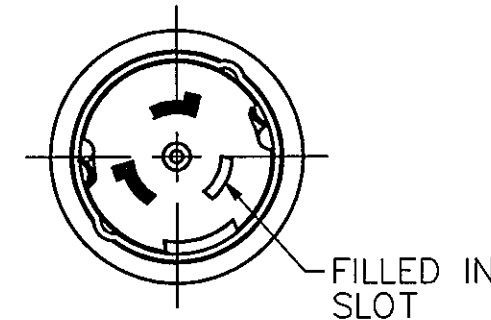

M-12641

1

LIST OF PARTS

DESCRIPTION	MATERIAL	FINISH
MOLDED PLUG END	PVC	SEE TABLE
PLUG COVER	BRASS	Ni PLATED
PLUG BLADES	BRASS	Ni PLATED
CABLE JACKET	PVC	SEE TABLE

DIMENSION SHEET FOR CAT. NO. SEE TABLE

REPAIRABLE NON-REPAIRABLE

CATALOG NO.	LENGTH "L" ±18"	COLOR	POWER LED
PS6350ITW	50 FT.	WHITE	NO
PS6375IT	75 FT.	YELLOW	NO
PS6375ITW	75 FT.	WHITE	NO
PS63100IT	100 FT.	YELLOW	NO
PS63100ITW	100 FT.	WHITE	NO
PS6385ITW	85 FT.	WHITE	NO
PS6375ITLED	75 FT.	YELLOW	YES
PS63100ITLED	100 FT.	YELLOW	YES

BLADE CONFIGURATION

1	INITIAL DRAWING RELEASED. PER DCN 20621 DDL	DJP	07/15/14
REV	DESCRIPTION	APP	DATE

THE DESIGN AND DIMENSIONS OF THE PRODUCT SHOWN ON THIS DRAWING ARE SUBJECT TO CHANGE WITHOUT NOTICE

TITLE
MARINE IT POWER CABLES
50A 125/250V

TOLERANCES UNLESS OTHERWISE SPECIFIED	WIRING DEVICE-KELLEMS HUBBELL INCORPORATED SHELTON, CT	
	DR. BY DDL	APP. BY <i>DJP</i>
	TR. BY	SCALE 1:2
	CHK. BY <i>DJP</i>	DATE 07/15/14