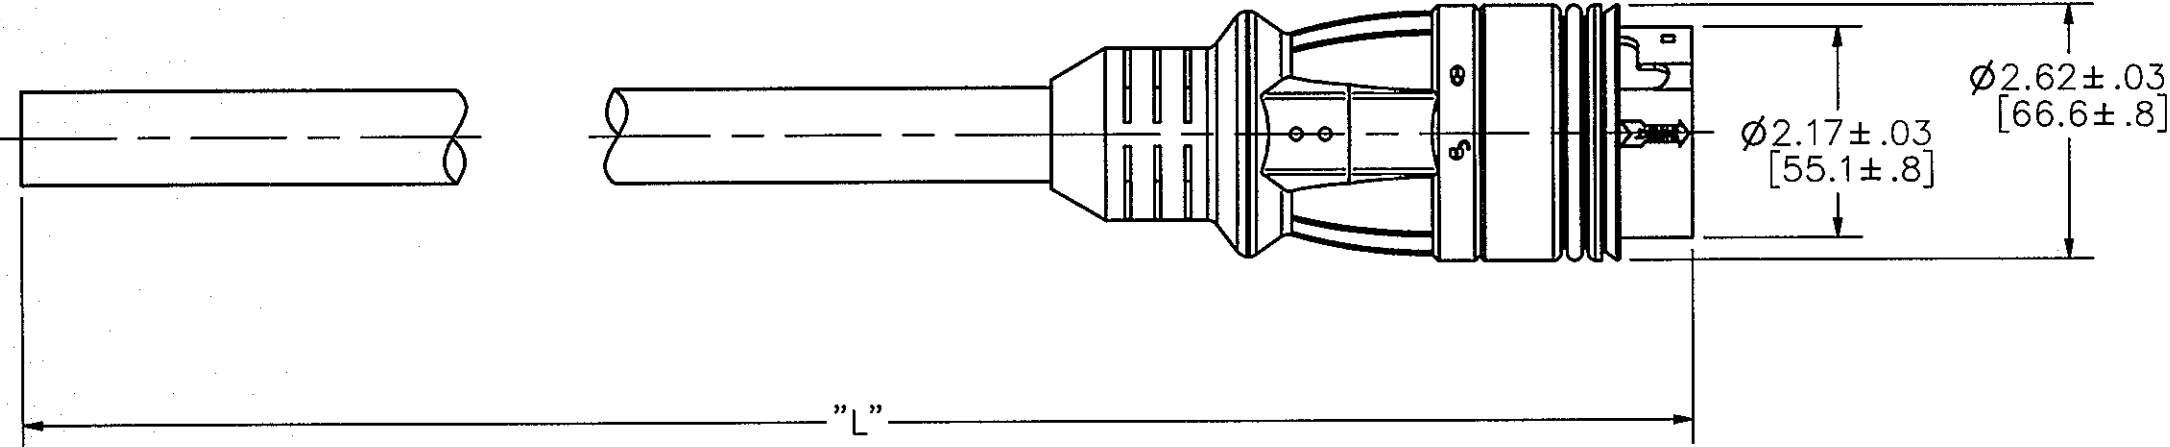

M-12641

1

LIST OF PARTS

DESCRIPTION	MATERIAL	FINISH
MOLDED PLUG END	PVC	SEE TABLE
PLUG COVER	BRASS	Ni PLATED
PLUG BLADES	BRASS	Ni PLATED
CABLE JACKET	PVC	SEE TABLE

DIMENSION SHEET FOR CAT. NO. SEE TABLE

REPAIRABLE NON-REPAIRABLE

CATALOG NO.	LENGTH "L" ±18"	COLOR	POWER LED
PS6350ITW	50 FT.	WHITE	NO
PS6375IT	75 FT.	YELLOW	NO
PS6375ITW	75 FT.	WHITE	NO
PS63100IT	100 FT.	YELLOW	NO
PS63100ITW	100 FT.	WHITE	NO
PS6385ITW	85 FT.	WHITE	NO
PS6375ITLED	75 FT.	YELLOW	YES
PS63100ITLED	100 FT.	YELLOW	YES

NOTES: (UNLESS OTHERWISE SPECIFIED)

1. ALL DIMENSIONS ARE IN INCHES
[mm]

B

M-12641

1