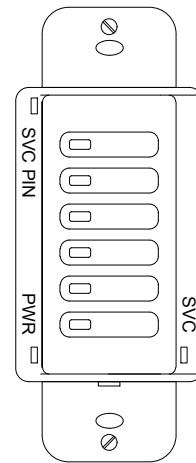

RCS6x SERIES