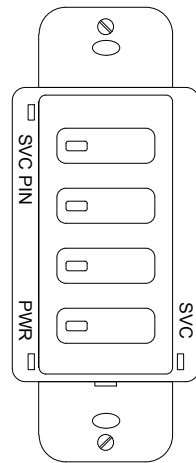

RCS4x SERIES