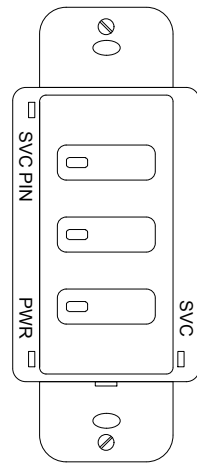

RCS3x SERIES