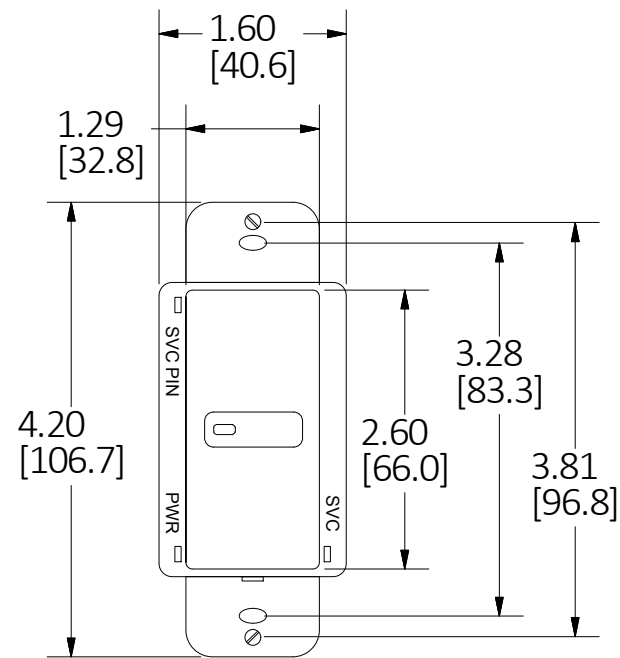

M-13555

1

RCS1x SERIES