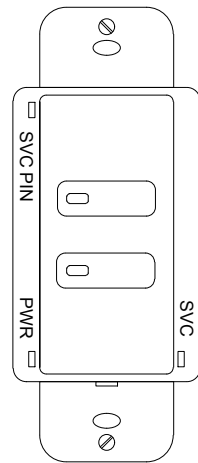

RCS2x SERIES