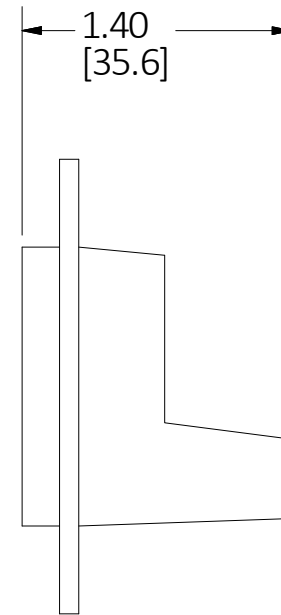

M-13555

1

RCS1x SERIES

RCS2x SERIES

RCS3x SERIES

RCS4x SERIES

RCS6x SERIES

LIST OF PARTS

DESCRIPTION	MATERIAL	FINISH
BASE	THERMOPLASTIC	BLACK
COVER	THERMOPLASTIC	COLOR PER CAT.# SEE TABLE.
BUTTON	THERMOPLASTIC	COLOR PER CAT.# SEE TABLE.

DIMENSION SHEET FOR CAT. NO. SEE TABLE

- NOTES:
1. LOW VOLTAGE DEVICES: 24 VDC. POWERED BY ROOM CONTROLLER (CAT.#LLC2RD or LLC2R, ORDERED SEPARATELY) USING PLENUM RATED RJ45 UTP CABLE (CAT.# UTPxxOR, ORDERED SEPARATELY).
 2. FOR INDOOR USE ONLY, OPERATING TEMPERATURE: 32°F TO 104°F [0°C TO 40°C]; RELATIVE HUMIDITY (NON-CONDENSING): 0 TO 95%.
 3. SWITCHES CAN BE MOUNTED TO SINGLE OR MULTI-GANG STANDARD WALL BOXES.
 4. ALL DIMENSIONS ARE IN INCHES [mm].

1	NEW RELEASE PER DCN #22883	D.LI	2/6/17
REV	DESCRIPTION	APP	DATE

THE DESIGN AND DIMENSIONS OF THE PRODUCT SHOWN ON THIS DRAWING ARE SUBJECT TO CHANGE WITHOUT NOTICE. DIMENSIONS ARE IN INCHES [mm].

TITLE
ROOM CONTROLLER SMART SWITCH

WIRING DEVICE-KELLEMS
HUBBELL INCORPORATED
SHELTON, CT

TOLERANCES UNLESS OTHERWISE SPECIFIED .XX = ± .01 .XXX = ± .005 ANGLE TOL. ±2'	DR. BY D.LI	SCALE NONE
	CHK. BY	DATE 2/6/2017

B

M-13555

1